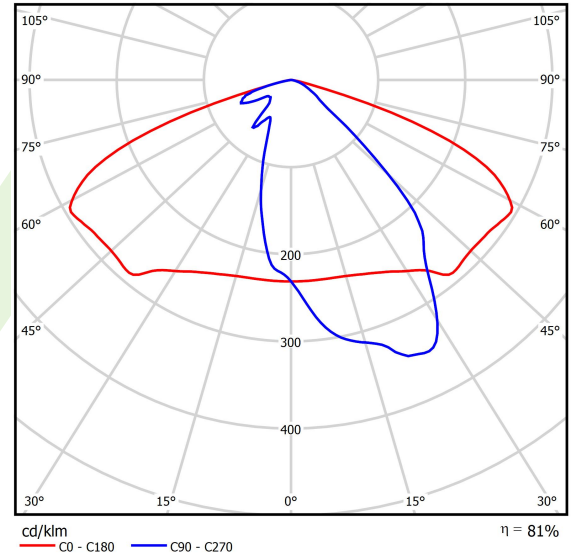

Mechanical data

Assembly	mounted on wall
Material	aluminum
Color	RAL 9023 (dark grey)
Diffuser	SH (transparent hardened glass)
Impact resistant	IK09
Weight [kg]	7,8
Dimensions [mm]	395 x 93 x 473

A graph of light

Accessories

Index	19.2212.0001.12
Name	Adapter for mounting FL2 & FL4 Numancia EP4CKINGR00001 RAL9023