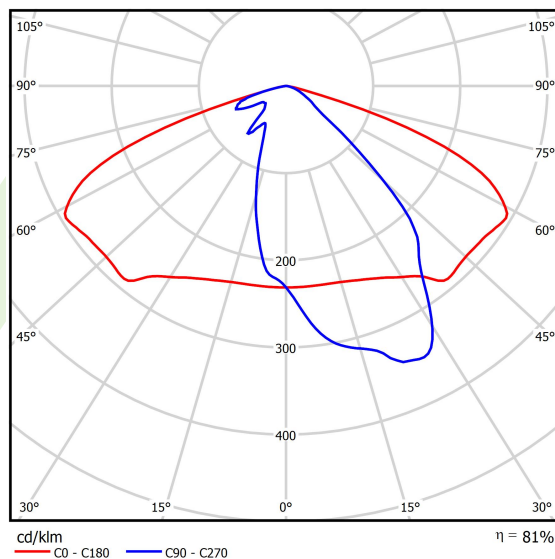

Mechanical data

Assembly	mounted on wall
Material	aluminum
Color	RAL 9023 (dark grey)
Diffuser	SH (transparent hardened glass)
Impact resistant	IK09
Weight [kg]	3,67
Dimensions [mm]	325 x 77 x 398

A graph of light

Accessories

Index 19.2212.0001.12
Name Adapter for mounting FL2 & FL4
Numancia EP4CKINGR00001
RAL9023