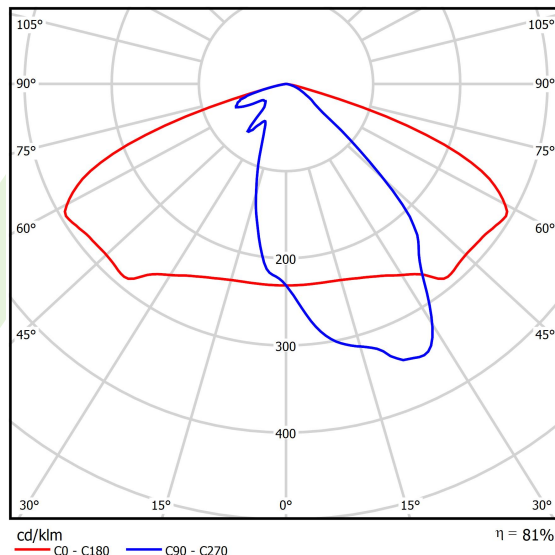

Product information

Category	Outdoor luminaires
Family	NUMANCIA S PRO LED
Name	NUMANCIA S PRO LED 17000 SH STREET-M E IP66 12 740
Index	19.4115.1271.12
EAN	5902107371401

Light and electrical data

Light source	LED
Luminous flux LED [lm]	17258
LED power [W]	85,6
Luminaire luminous flux [lm]	14032
Power of luminaire [W]	95,9
Luminaire's light efficiency [lm/W]	146,3
Color of the light [K]	4000
CRI	>70
SDCM (LED sources)	3
Beam angle [°]	asymmetric light distribution
Photobiological risk class (IEC/EN 62471)	RG0
Protection against electric shock	I
Protection degree	IP66
Voltage	220..240 V, 50..60 Hz
Lifetime of LED sources [h]	100000
Lx/By	L80/B10
Operating temperature range [°C]	-40 ÷ 35
Driver	standard on/off (E)
Power factor cos φ	>0,95
Circuit load capacity	6 (B10), 10 (B16), 10 (C10), 17 (C16)

Mechanical data

Assembly	mounted on wall
Material	aluminum
Color	RAL 9023 (dark grey)
Diffuser	SH (transparent hardened glass)
Impact resistant	IK09
Weight [kg]	3,67
Dimensions [mm]	325 x 77 x 398

A graph of light