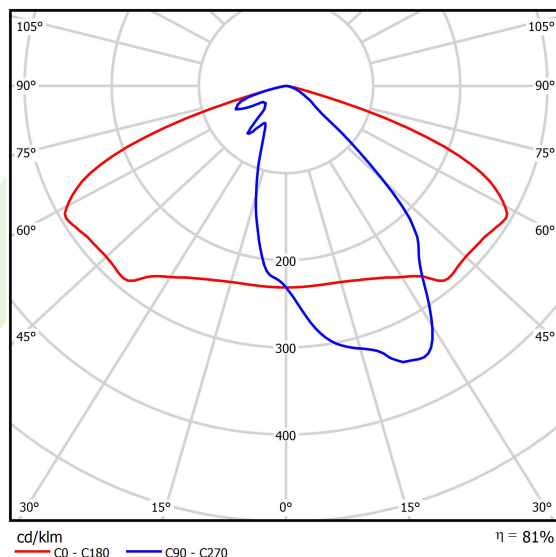

## Light and electrical data

Light source	LED
Luminous flux LED [lm]	8628,9
LED power [W]	42,8
Luminaire luminous flux [lm]	7016
Power of luminaire [W]	47,9
Luminaire's light efficiency [lm/W]	146,5
Color of the light [K]	4000
CRI	>70
SDCM (LED sources)	3
Beam angle [°]	asymmetric light distribution
Photobiological risk class (IEC/EN 62471)	RG0
Protection against electric shock	I
Protection degree	IP66
Voltage	220..240 V, 50..60 Hz
Lifetime of LED sources [h]	100000
Lx/By	L80/B10
Operating temperature range [°C]	-40 ÷ 35
Driver	standard on/off (E)
Power factor cos φ	>0,95
Circuit load capacity	6 (B10), 10 (B16), 10 (C10), 17 (C16)

## A graph of light