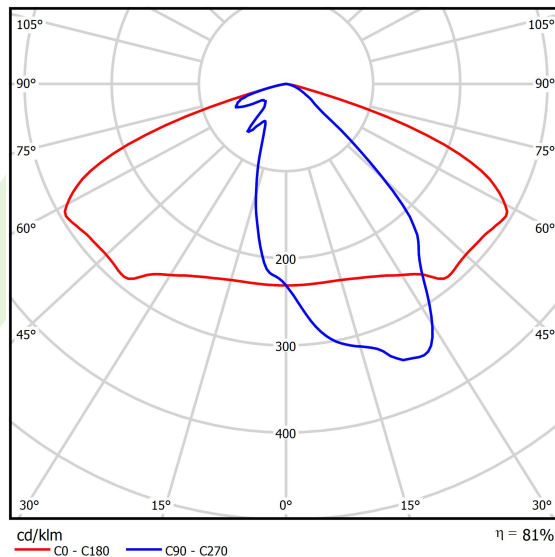

## Light and electrical data

Light source	LED
Luminous flux LED [lm]	8628,9
LED power [W]	42,8
Luminaire luminous flux [lm]	7016
Power of luminaire [W]	47,9
Luminaire's light efficiency [lm/W]	146,5
Color of the light [K]	4000
CRI	>70
SDCM (LED sources)	3
Beam angle [°]	asymmetric light distribution
Photobiological risk class (IEC/EN 62471)	RG0
Protection against electric shock	I
Protection degree	IP66
Voltage	220..240 V, 50..60 Hz
Lifetime of LED sources [h]	100000
Lx/By	L80/B10
Operating temperature range [°C]	-40 ÷ 35
Driver	standard on/off (E)
Power factor cos φ	>0,95
Circuit load capacity	6 (B10), 10 (B16), 10 (C10), 17 (C16)

**Mechanical data**

Assembly	mounted on wall
Material	aluminum
Color	RAL 9023 (dark grey)
Diffuser	SH (transparent hardened glass)
Impact resistant	IK09
Weight [kg]	3,75
Dimensions [mm]	325 x 77 x 398

**A graph of light**