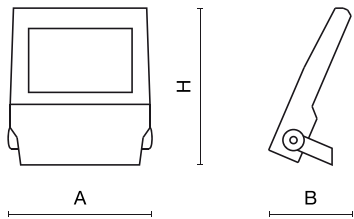

## Mechanical data

Assembly	mounted on wall
Material	aluminum
Color	RAL 9023 (dark grey)
Diffuser	SH (transparent hardened glass)
Impact resistant	IK09
Weight [kg]	3,75
Dimensions [mm]	325 x 77 x 398