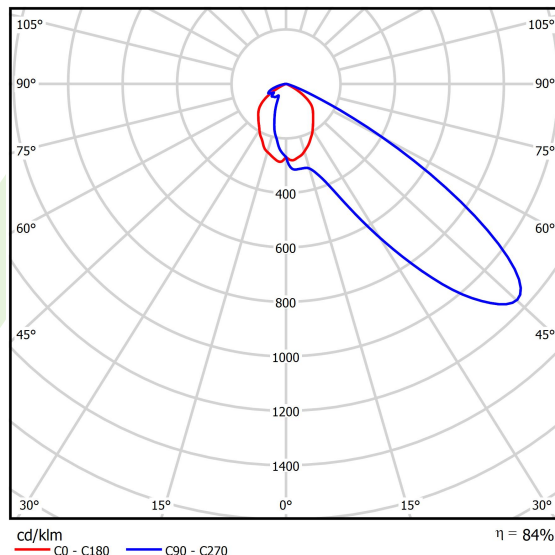

Product information

Category	Outdoor luminaires
Family	NUMANCIA M PRO LED
Name	NUMANCIA M PRO LED 35000 SH STADIUM E IP66 12 740
Index	19.4115.9471.12
EAN	5902107371661

Light and electrical data

Light source	LED
Luminous flux LED [lm]	34694,6
LED power [W]	169,8
Luminaire luminous flux [lm]	29249
Power of luminaire [W]	190,2
Luminaire's light efficiency [lm/W]	153,8
Color of the light [K]	4000
CRI	>70
SDCM (LED sources)	3
Beam angle [°]	asymmetric light distribution
Photobiological risk class (IEC/EN 62471)	RG0
Protection against electric shock	I
Protection degree	IP66
Voltage	220..240 V, 50..60 Hz
Lifetime of LED sources [h]	100000
Lx/By	L80/B10
Operating temperature range [°C]	-40 ÷ 35
Driver	standard on/off (E)
Power factor cos φ	>0,95
Circuit load capacity	4 (B10), 6 (B16), 7 (C10), 11 (C16)

Mechanical data

Assembly	mounted on wall
Material	aluminum
Color	RAL 9023 (dark grey)
Diffuser	SH (transparent hardened glass)
Impact resistant	IK09
Weight [kg]	7
Dimensions [mm]	395 x 93 x 473

A graph of light