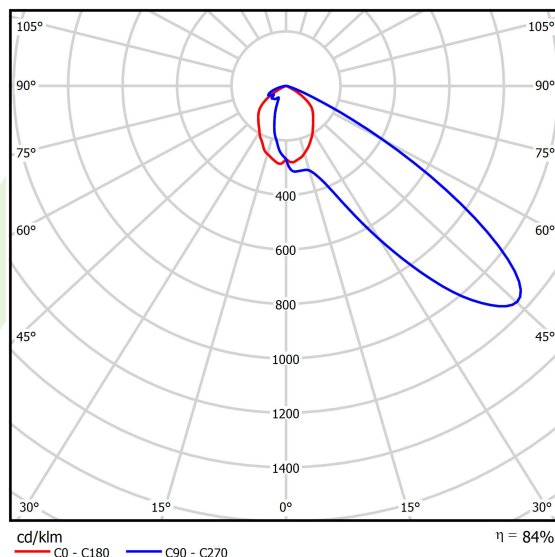

Product information

Category	Outdoor luminaires
Family	NUMANCIA M PRO LED
Name	NUMANCIA M PRO LED 35000 SH STADIUM E IP66 12 740
Index	19.4115.9471.12
EAN	5902107371661

Light and electrical data

Light source	LED
Luminous flux LED [lm]	34694,6
LED power [W]	169,8
Luminaire luminous flux [lm]	29249
Power of luminaire [W]	190,2
Luminaire's light efficiency [lm/W]	153,8
Color of the light [K]	4000
CRI	>70
SDCM (LED sources)	3
Beam angle [°]	asymmetric light distribution
Photobiological risk class (IEC/EN 62471)	RG0
Protection against electric shock	I
Protection degree	IP66
Voltage	220..240 V, 50..60 Hz
Lifetime of LED sources [h]	100000
Lx/By	L80/B10
Operating temperature range [°C]	-40 ÷ 35
Driver	standard on/off (E)
Power factor cos φ	>0,95
Circuit load capacity	4 (B10), 6 (B16), 7 (C10), 11 (C16)

Mechanical data

Assembly	mounted on wall
Material	aluminum
Color	RAL 9023 (dark grey)
Diffuser	SH (transparent hardened glass)
Impact resistant	IK09
Weight [kg]	7
Dimensions [mm]	395 x 93 x 473

A graph of light