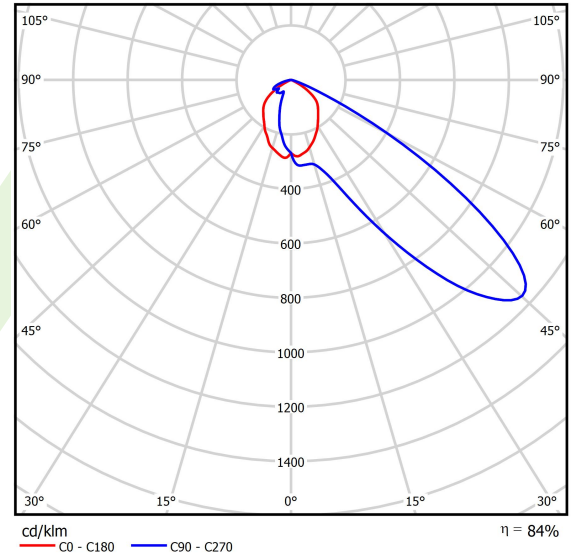

## Light and electrical data

Light source	LED
Luminous flux LED [lm]	26254,5
LED power [W]	132
Luminaire luminous flux [lm]	22134
Power of luminaire [W]	147,8
Luminaire's light efficiency [lm/W]	149,8
Color of the light [K]	4000
CRI	>70
SDCM (LED sources)	3
Beam angle [°]	asymmetric light distribution
Photobiological risk class (IEC/EN 62471)	RG0
Protection against electric shock	I
Protection degree	IP66
Voltage	220..240 V, 50..60 Hz
Lifetime of LED sources [h]	100000
Lx/By	L80/B10
Operating temperature range [°C]	-40 ÷ 35
Driver	standard on/off (E)
Power factor cos φ	>0,95
Circuit load capacity	4 (B10), 7 (B16), 7 (C10), 11 (C16)

**Mechanical data**

Assembly	mounted on wall
Material	aluminum
Color	RAL 9023 (dark grey)
Diffuser	SH (transparent hardened glass)
Impact resistant	IK09
Weight [kg]	7,11
Dimensions [mm]	395 x 93 x 473

**A graph of light**