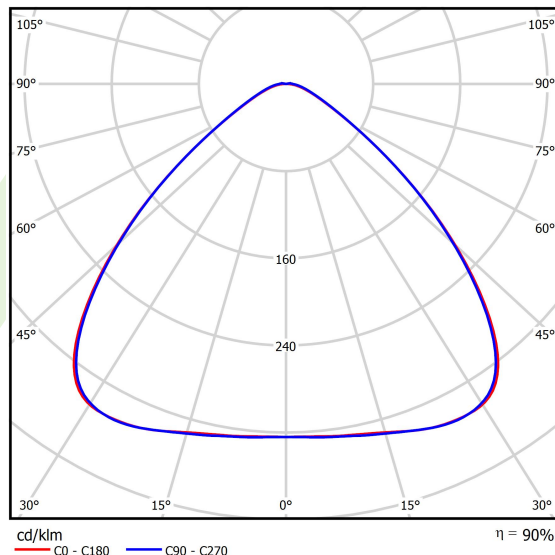

Mechanical data

Assembly	mounted on wall
Material	aluminum
Color	RAL 9023 (dark grey)
Diffuser	SH (transparent hardened glass)
Impact resistant	IK09
Dimensions [mm]	395 x 93 x 473

A graph of light

Accessories

Index 19.2212.0001.12
Name Adapter for mounting FL2 & FL4
Numancia EP4CKINGR00001
RAL9023