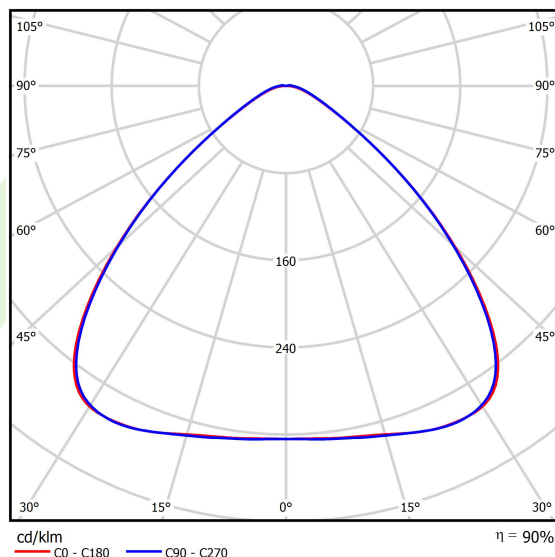

## Light and electrical data

Light source	LED
Luminous flux LED [lm]	8628,9
LED power [W]	42,8
Luminaire luminous flux [lm]	7775
Power of luminaire [W]	47,9
Luminaire's light efficiency [lm/W]	162,3
Color of the light [K]	4000
CRI	>70
SDCM (LED sources)	3
Beam angle [°]	(C0-C180) / (C90-C270) - 98,6° / 98,4°
Photobiological risk class (IEC/EN 62471)	RG0
Protection against electric shock	I
Protection degree	IP66
Voltage	220..240 V, 50..60 Hz
Lifetime of LED sources [h]	100000
Lx/By	L80/B10
Operating temperature range [°C]	-40 ÷ 35
Driver	standard on/off (E)
Power factor cos φ	>0,95
Circuit load capacity	6 (B10), 10 (B16), 10 (C10), 17 (C16)

## A graph of light