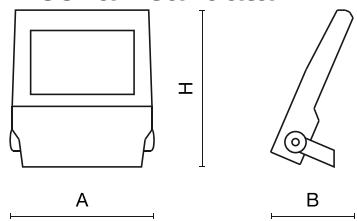

## Mechanical data

Assembly	mounted on wall
Material	aluminum
Color	RAL 9023 (dark grey)
Diffuser	SH (transparent hardened glass)
Impact resistant	IK09
Dimensions [mm]	325 x 77 x 398