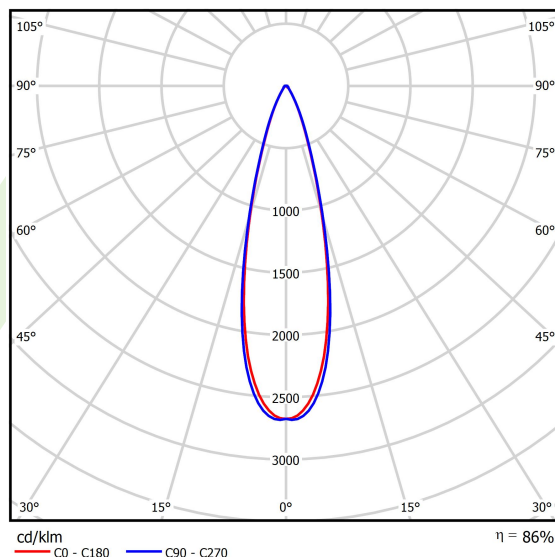

## Light and electrical data

Light source	<b>LED</b>
Luminous flux LED [lm]	<b>34694,6</b>
LED power [W]	<b>169,8</b>
Luminaire luminous flux [lm]	<b>29941</b>
Power of luminaire [W]	<b>190,2</b>
Luminaire's light efficiency [lm/W]	<b>157,4</b>
Color of the light [K]	<b>4000</b>
CRI	<b>&gt;70</b>
SDCM (LED sources)	<b>3</b>
Beam angle [°]	<b>(C0-C180) / (C90-C270) - 27,4° / 28,2°</b>
Photobiological risk class (IEC/EN 62471)	<b>RG0</b>
Protection against electric shock	<b>I</b>
Protection degree	<b>IP66</b>
Voltage	<b>220..240 V, 50..60 Hz</b>
Lifetime of LED sources [h]	<b>100000</b>
Lx/By	<b>L80/B10</b>
Operating temperature range [°C]	<b>-40 ÷ 35</b>
Driver	<b>standard on/off (E)</b>
Power factor cos φ	<b>&gt;0,95</b>
Circuit load capacity	<b>4 (B10), 6 (B16), 7 (C10), 11 (C16)</b>

**Mechanical data**

Assembly	mounted on wall
Material	aluminum
Color	RAL 9023 (dark grey)
Diffuser	SH (transparent hardened glass)
Impact resistant	IK09
Weight [kg]	7
Dimensions [mm]	395 x 93 x 473

**A graph of light**