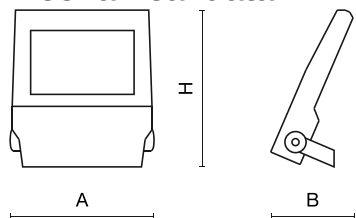

## Mechanical data

Assembly	mounted on wall
Material	aluminum
Color	RAL 9023 (dark grey)
Diffuser	SH (transparent hardened glass)
Impact resistant	IK09
Dimensions [mm]	325 x 77 x 398