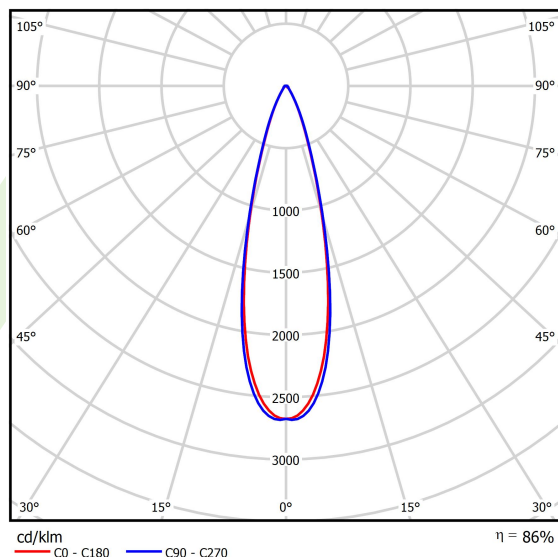

## Light and electrical data

Light source	<b>LED</b>
Luminous flux LED [lm]	<b>17258</b>
LED power [W]	<b>85,6</b>
Luminaire luminous flux [lm]	<b>14894</b>
Power of luminaire [W]	<b>95,9</b>
Luminaire's light efficiency [lm/W]	<b>155,3</b>
Color of the light [K]	<b>4000</b>
CRI	<b>&gt;70</b>
SDCM (LED sources)	<b>3</b>
Beam angle [°]	<b>(C0-C180) / (C90-C270) - 27,4° / 28,2°</b>
Photobiological risk class (IEC/EN 62471)	<b>RG0</b>
Protection against electric shock	<b>I</b>
Protection degree	<b>IP66</b>
Voltage	<b>220..240 V, 50..60 Hz</b>
Lifetime of LED sources [h]	<b>100000</b>
Lx/By	<b>L80/B10</b>
Operating temperature range [°C]	<b>-40 ÷ 35</b>
Driver	<b>standard on/off (E)</b>
Power factor cos φ	<b>&gt;0,95</b>
Circuit load capacity	<b>6 (B10), 10 (B16), 10 (C10), 17 (C16)</b>

## A graph of light