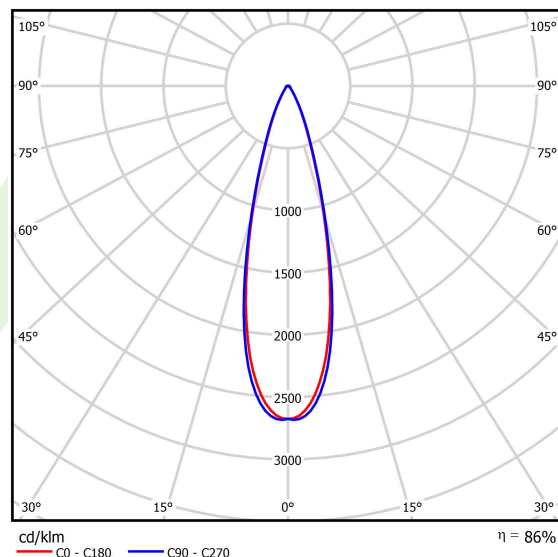

## Light and electrical data

Light source	LED
Luminous flux LED [lm]	8628,9
LED power [W]	42,8
Luminaire luminous flux [lm]	7447
Power of luminaire [W]	47,9
Luminaire's light efficiency [lm/W]	155,5
Color of the light [K]	4000
CRI	>70
SDCM (LED sources)	3
Beam angle [°]	(C0-C180) / (C90-C270) - 27,4° / 28,2°
Photobiological risk class (IEC/EN 62471)	RG0
Protection against electric shock	I
Protection degree	IP66
Voltage	220..240 V, 50..60 Hz
Lifetime of LED sources [h]	100000
Lx/By	L80/B10
Operating temperature range [°C]	-40 ÷ 35
Driver	standard on/off (E)
Power factor cos φ	>0,95
Circuit load capacity	6 (B10), 10 (B16), 10 (C10), 17 (C16)

## A graph of light