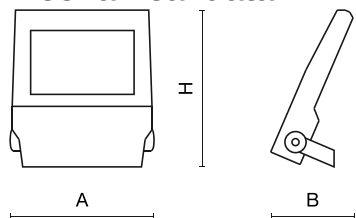

## Light and electrical data

Light source	LED
Luminous flux LED [lm]	8628,9
LED power [W]	42,8
Luminaire luminous flux [lm]	7447
Power of luminaire [W]	47,9
Luminaire's light efficiency [lm/W]	155,5
Color of the light [K]	4000
CRI	>70
SDCM (LED sources)	3
Beam angle [°]	(C0-C180) / (C90-C270) - 27,4° / 28,2°
Photobiological risk class (IEC/EN 62471)	RG0
Protection against electric shock	I
Protection degree	IP66
Voltage	220..240 V, 50..60 Hz
Lifetime of LED sources [h]	100000
Lx/By	L80/B10
Operating temperature range [°C]	-40 ÷ 35
Driver	standard on/off (E)
Power factor cos φ	>0,95
Circuit load capacity	6 (B10), 10 (B16), 10 (C10), 17 (C16)

## Mechanical data

Assembly	mounted on wall
Material	aluminum
Color	RAL 9023 (dark grey)
Diffuser	SH (transparent hardened glass)
Impact resistant	IK09
Weight [kg]	3,85
Dimensions [mm]	325 x 77 x 398