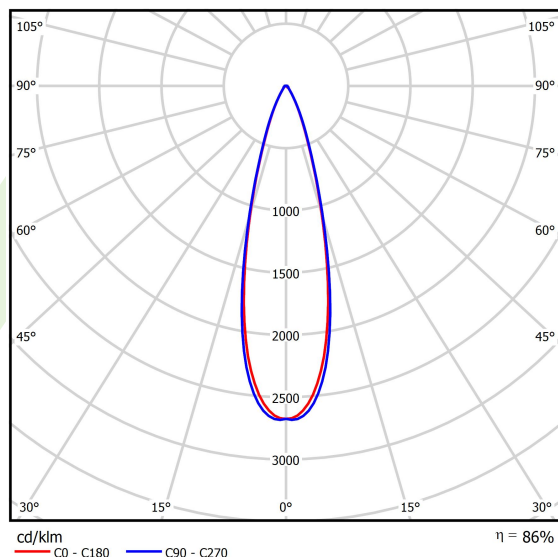

## Light and electrical data

Light source	LED
Luminous flux LED [lm]	8628,9
LED power [W]	42,8
Luminaire luminous flux [lm]	7447
Power of luminaire [W]	47,9
Luminaire's light efficiency [lm/W]	155,5
Color of the light [K]	4000
CRI	>70
SDCM (LED sources)	3
Beam angle [°]	(C0-C180) / (C90-C270) - 27,4° / 28,2°
Photobiological risk class (IEC/EN 62471)	RG0
Protection against electric shock	I
Protection degree	IP66
Voltage	220..240 V, 50..60 Hz
Lifetime of LED sources [h]	100000
Lx/By	L80/B10
Operating temperature range [°C]	-40 ÷ 35
Driver	standard on/off (E)
Power factor cos φ	>0,95
Circuit load capacity	6 (B10), 10 (B16), 10 (C10), 17 (C16)

## A graph of light