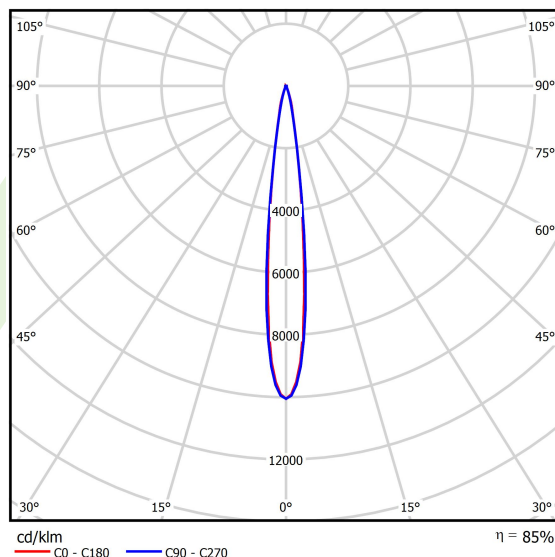

Mechanical data

Assembly	mounted on wall
Material	aluminum
Color	RAL 9023 (dark grey)
Diffuser	SH (transparent hardened glass)
Impact resistant	IK09
Dimensions [mm]	325 x 77 x 398

A graph of light

Accessories

Index 19.2212.0001.12

Name Adapter for mounting FL2 & FL4
Numancia EP4CKINGR00001
RAL9023