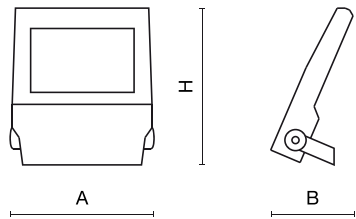

**Mechanical data**

Assembly	mounted on wall
Material	aluminum
Color	RAL 9023 (dark grey)
Diffuser	SH (transparent hardened glass)
Impact resistant	IK09
Dimensions [mm]	325 x 77 x 398

**A graph of light**