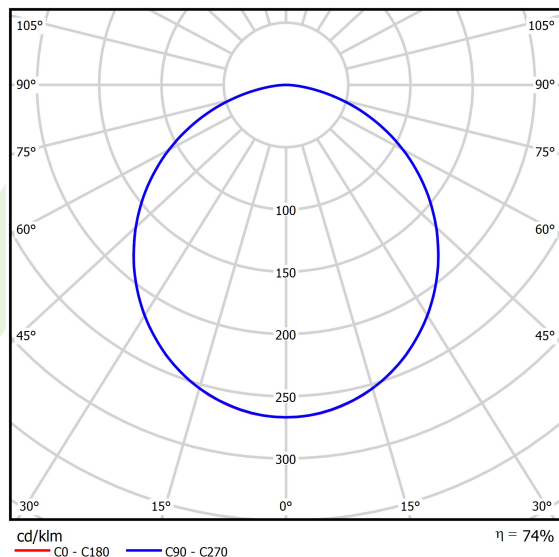

Accessories

Index 6BZBO60980

Name Handle for pane opening