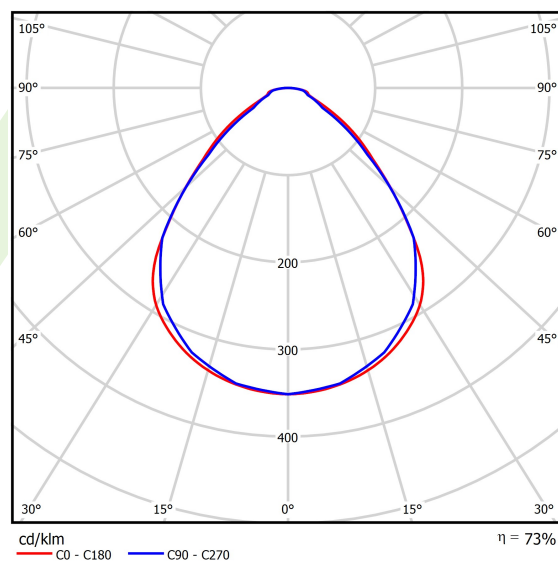

Accessories

Index 6BZBO60980

Name Handle for pane opening