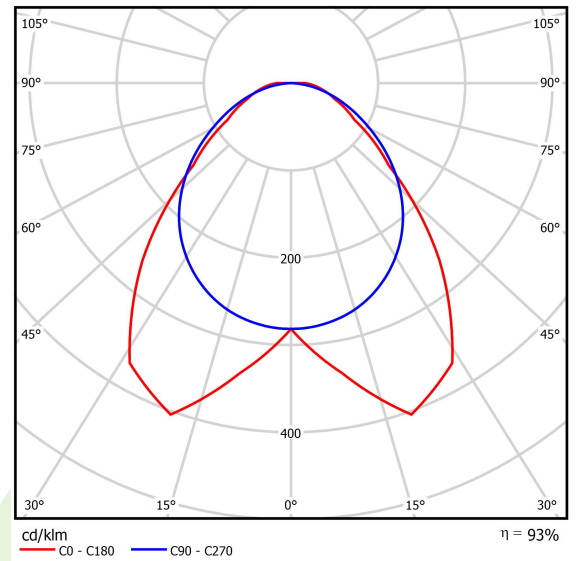

## Light and electrical data

Light source	<b>LED</b>
Luminous flux LED [lm]	<b>12540,4</b>
LED power [W]	<b>68,4</b>
Luminaire luminous flux [lm]	<b>11608,7</b>
Power of luminaire [W]	<b>76,6</b>
Luminaire's light efficiency [lm/W]	<b>151,5</b>
Color of the light [K]	<b>4000</b>
CRI	<b>&gt;80</b>
SDCM (LED sources)	<b>3</b>
Beam angle [°]	<b>(C0-C180) / (C90-C270) - 90,6° / 105,4°</b>
Photobiological risk class (IEC/EN 62471)	<b>RG0</b>
Protection against electric shock	<b>I</b>
Protection degree	<b>IP20</b>
Voltage	<b>220..240 V, 50..60 Hz</b>
Lifetime of LED sources [h]	<b>60000</b>
Lx/By	<b>L80/B10</b>
Operating temperature range [°C]	<b>5 ÷ 35</b>
Driver	<b>standard on/off (E)</b>
Circuit load capacity	<b>11 (B10), 17 (B16), 16 (C10), 27 (C16)</b>

## A graph of light