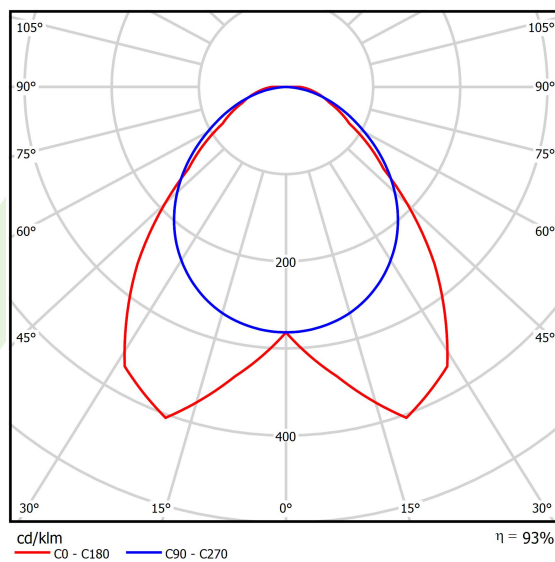

## Light and electrical data

Light source	<b>LED</b>
Luminous flux LED [lm]	<b>9212,8</b>
LED power [W]	<b>47,4</b>
Luminaire luminous flux [lm]	<b>8528,4</b>
Power of luminaire [W]	<b>53,1</b>
Luminaire's light efficiency [lm/W]	<b>160,6</b>
Color of the light [K]	<b>4000</b>
CRI	<b>&gt;80</b>
SDCM (LED sources)	<b>3</b>
Beam angle [°]	<b>(C0-C180) / (C90-C270) - 90,6° / 105,4°</b>
Photobiological risk class (IEC/EN 62471)	<b>RG0</b>
Protection against electric shock	<b>I</b>
Protection degree	<b>IP20</b>
Voltage	<b>220..240 V, 50..60 Hz</b>
Lifetime of LED sources [h]	<b>60000</b>
Lx/By	<b>L80/B10</b>
Operating temperature range [°C]	<b>5 ÷ 35</b>
Driver	<b>standard on/off (E)</b>
Circuit load capacity	<b>11 (B10), 17 (B16), 16 (C10), 27 (C16)</b>

**A graph of light**