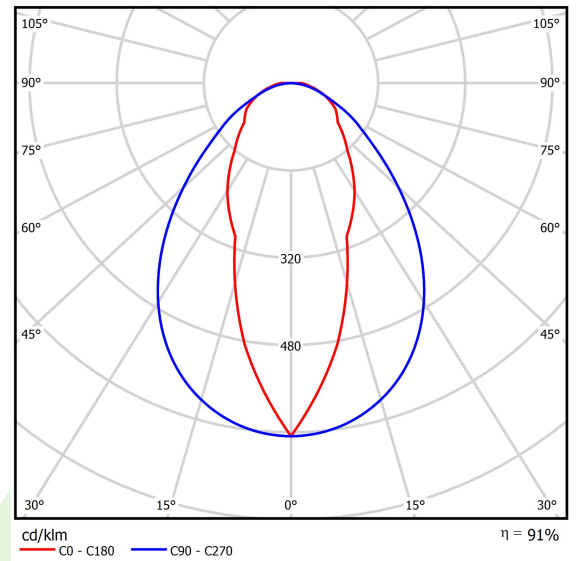

## Light and electrical data

Light source	<b>LED</b>
Luminous flux LED [lm]	<b>9405,3</b>
LED power [W]	<b>51,3</b>
Luminaire luminous flux [lm]	<b>8536,3</b>
Power of luminaire [W]	<b>57,5</b>
Luminaire's light efficiency [lm/W]	<b>148,5</b>
Color of the light [K]	<b>4000</b>
CRI	<b>&gt;80</b>
SDCM (LED sources)	<b>3</b>
Beam angle [°]	<b>(C0-C180) / (C90-C270) - 37,2° / 84,6°</b>
Photobiological risk class (IEC/EN 62471)	<b>RG0</b>
Protection against electric shock	<b>I</b>
Protection degree	<b>IP20</b>
Voltage	<b>220..240 V, 50..60 Hz</b>
Lifetime of LED sources [h]	<b>60000</b>
Lx/By	<b>L80/B10</b>
Operating temperature range [°C]	<b>5 ÷ 35</b>
Driver	<b>standard on/off (E)</b>
Circuit load capacity	<b>16 (B10), 26 (B16), 23 (C10), 37 (C16)</b>

## A graph of light