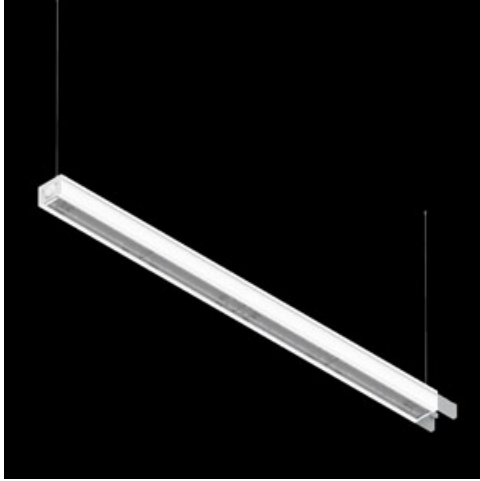

**Product:** PARALLEL LED 9000 OPTICS-NARROW E 34 840 / L-1710MM

**Index:** 19.4101.1421.34

## Description

Parallel is an industrial modular system for installing in straight lines. It is an excellent option for lighting industrial premises and warehouses, but is also suitable for offices, supermarkets and commercial spaces. A luminaire mounted in line systems, made of steel sheet, painted in white. To be applied in industrial objects and other places, where high intensity and uniformity of lighting is necessary.

## Product information

Category	<b>Industrial luminaires</b>
Family	<b>PARALLEL LED</b>
Name	<b>PARALLEL LED 9000 OPTICS-NARROW E 34 840 / L-1710MM</b>
Index	<b>19.4101.1421.34</b>

## Mechanical data

Assembly	<b>surface mounted on slings</b>
Material	<b>steel sheet</b>
Color	<b>RAL 9016 (white)</b>
Diffuser	<b>OPTICS (optical system based on lenses)</b>
Impact resistant	<b>IK04</b>
Dimensions [mm]	<b>1710 x 70 x 50</b>