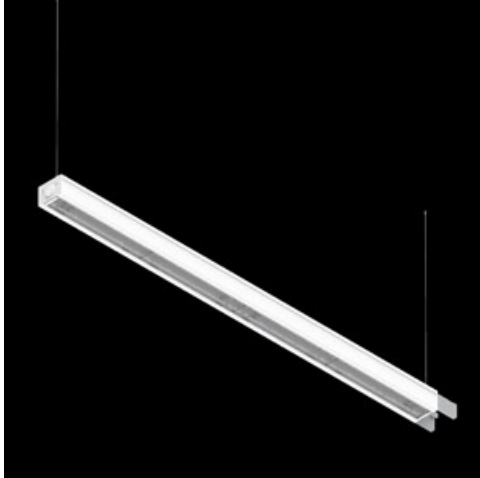

Product: PARALLEL LED 6000 OPTICS-NARROW E 34 840 / L-1710MM

Index: 19.4101.1321.34

Description

Parallel is an industrial modular system for installing in straight lines. It is an excellent option for lighting industrial premises and warehouses, but is also suitable for offices, supermarkets and commercial spaces. A luminaire mounted in line systems, made of steel sheet, painted in white. To be applied in industrial objects and other places, where high intensity and uniformity of lighting is necessary.

Product information

| | |
|----------|--|
| Category | Industrial luminaires |
| Family | PARALLEL LED |
| Name | PARALLEL LED 6000 OPTICS-NARROW E 34 840 / L-1710MM |
| Index | 19.4101.1321.34 |

Light and electrical data

Mechanical data

| | |
|------------------|--|
| Assembly | surface mounted on slings |
| Material | steel sheet |
| Color | RAL 9016 (white) |
| Diffuser | OPTICS (optical system based on lenses) |
| Impact resistant | IK04 |
| Dimensions [mm] | 1710 x 70 x 50 |