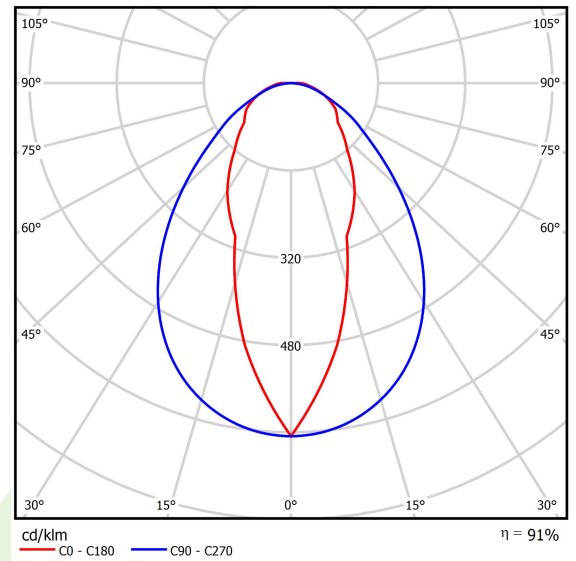

## Light and electrical data

Light source	<b>LED</b>
Luminous flux LED [lm]	<b>6909,6</b>
LED power [W]	<b>35,6</b>
Luminaire luminous flux [lm]	<b>6271,2</b>
Power of luminaire [W]	<b>39,8</b>
Luminaire's light efficiency [lm/W]	<b>157,6</b>
Color of the light [K]	<b>4000</b>
CRI	<b>&gt;80</b>
SDCM (LED sources)	<b>3</b>
Beam angle [°]	<b>(C0-C180) / (C90-C270) - 37,2° / 84,6°</b>
Photobiological risk class (IEC/EN 62471)	<b>RG0</b>
Protection against electric shock	<b>I</b>
Protection degree	<b>IP20</b>
Voltage	<b>220..240 V, 50..60 Hz</b>
Lifetime of LED sources [h]	<b>60000</b>
Lx/By	<b>L80/B10</b>
Operating temperature range [°C]	<b>5 ÷ 35</b>
Driver	<b>standard on/off (E)</b>
Circuit load capacity	<b>16 (B10), 26 (B16), 23 (C10), 37 (C16)</b>

## A graph of light