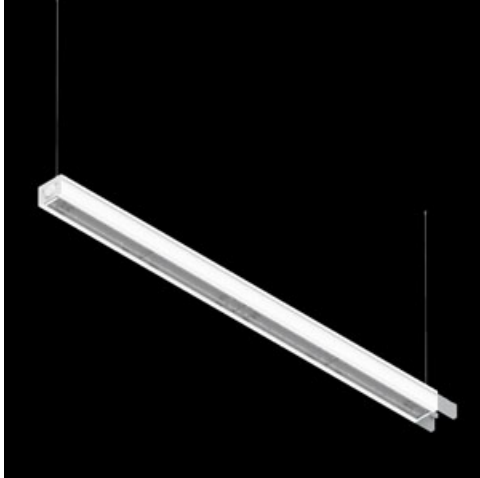

**Product:** PARALLEL LED 6000 OPTICS-NARROW E 34 840 / L-1710MM

**Index:** 19.4101.1321.34

## Description

Parallel is an industrial modular system for installing in straight lines. It is an excellent option for lighting industrial premises and warehouses, but is also suitable for offices, supermarkets and commercial spaces. A luminaire mounted in line systems, made of steel sheet, painted in white. To be applied in industrial objects and other places, where high intensity and uniformity of lighting is necessary.

## Mechanical data

Assembly	<b>surface mounted on slings</b>
Material	<b>steel sheet</b>
Color	<b>RAL 9016 (white)</b>
Diffuser	<b>OPTICS (optical system based on lenses)</b>
Impact resistant	<b>IK04</b>
Dimensions [mm]	<b>1710 x 70 x 50</b>