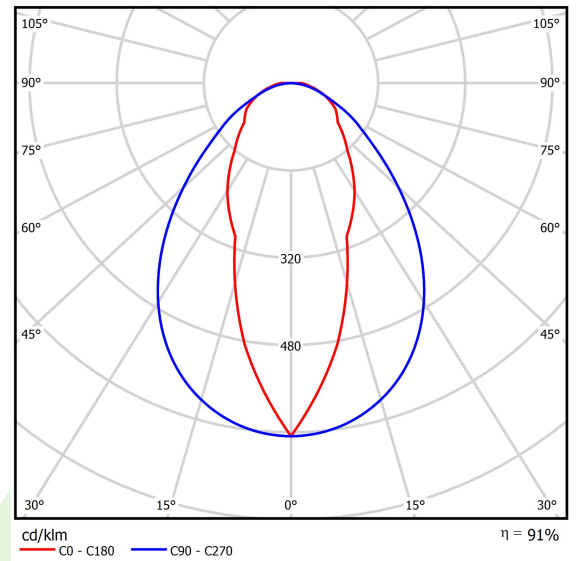

A graph of light