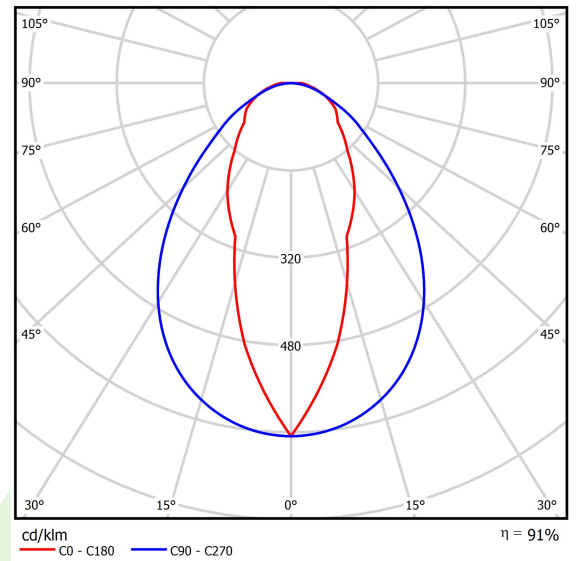

## Light and electrical data

Light source	<b>LED</b>
Luminous flux LED [lm]	<b>4606,4</b>
LED power [W]	<b>23,7</b>
Luminaire luminous flux [lm]	<b>4180,8</b>
Power of luminaire [W]	<b>26,5</b>
Luminaire's light efficiency [lm/W]	<b>157,8</b>
Color of the light [K]	<b>4000</b>
CRI	<b>&gt;80</b>
SDCM (LED sources)	<b>3</b>
Beam angle [°]	<b>(C0-C180) / (C90-C270) - 37,2° / 84,6°</b>
Photobiological risk class (IEC/EN 62471)	<b>RG0</b>
Protection against electric shock	<b>I</b>
Protection degree	<b>IP20</b>
Voltage	<b>220..240 V, 50..60 Hz</b>
Lifetime of LED sources [h]	<b>60000</b>
Lx/By	<b>L80/B10</b>
Operating temperature range [°C]	<b>5 ÷ 35</b>
Driver	<b>standard on/off (E)</b>
Circuit load capacity	<b>22 (B10), 34 (B16), 33 (C10), 54 (C16)</b>

## A graph of light