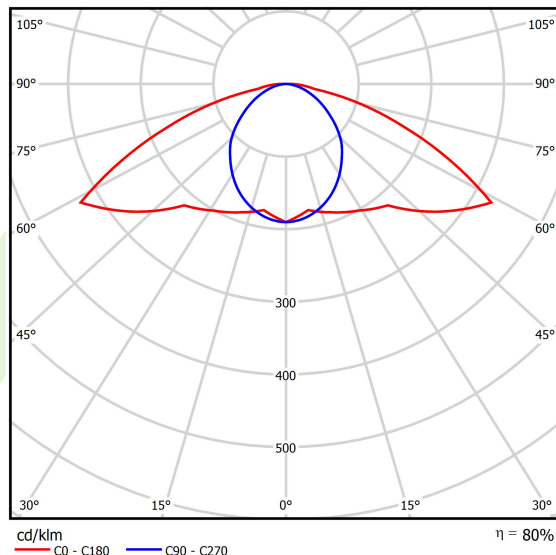

Product information

Category	Industrial luminaires
Family	PARALLEL LED
Name	PARALLEL LED 6000 OPTICS-AREA E 34 840 / L-1710MM
Index	19.4101.6321.34
EAN	5902107369576

Light and electrical data

Light source	LED
Luminous flux LED [lm]	6909,6
LED power [W]	35,6
Luminaire luminous flux [lm]	5525
Power of luminaire [W]	39,8
Luminaire's light efficiency [lm/W]	138,8
Color of the light [K]	4000
CRI	>80
SDCM (LED sources)	3
Beam angle [°]	(C0-C180) / (C90-C270) - 141,4° / 96,6°
Photobiological risk class (IEC/EN 62471)	RG0
Protection against electric shock	I
Protection degree	IP20
Voltage	220..240 V, 50..60 Hz
Lifetime of LED sources [h]	60000
Lx/By	L80/B10
Operating temperature range [°C]	5 ÷ 35
Driver	standard on/off (E)
Circuit load capacity	16 (B10), 26 (B16), 23 (C10), 37 (C16)

Mechanical data

Assembly	surface mounted on slings
Material	steel sheet
Color	RAL 9016 (white)
Diffuser	OPTICS (optical system based on lenses)
Impact resistant	IK04
Dimensions [mm]	1710 x 70 x 50

A graph of light