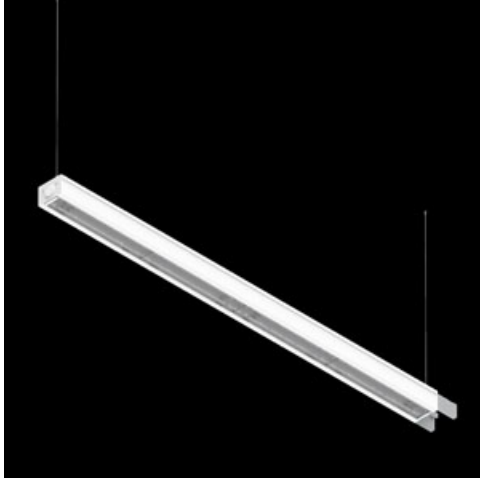

Product: PARALLEL LED 6000 OPTICS-AREA E 34 840 / L-1710MM

Index: 19.4101.6321.34

Description

Parallel is an industrial modular system for installing in straight lines. It is an excellent option for lighting industrial premises and warehouses, but is also suitable for offices, supermarkets and commercial spaces. A luminaire mounted in line systems, made of steel sheet, painted in white. To be applied in industrial objects and other places, where high intensity and uniformity of lighting is necessary.

Product information

Category	Industrial luminaires
Family	PARALLEL LED
Name	PARALLEL LED 6000 OPTICS-AREA E 34 840 / L-1710MM
Index	19.4101.6321.34
EAN	5902107369576

Light and electrical data

Light source	LED
Luminous flux LED [lm]	6909,6
LED power [W]	35,6
Luminaire luminous flux [lm]	5525
Power of luminaire [W]	39,8
Luminaire's light efficiency [lm/W]	138,8
Color of the light [K]	4000
CRI	>80
SDCM (LED sources)	3
Beam angle [°]	(C0-C180) / (C90-C270) - 141,4° / 96,6°
Photobiological risk class (IEC/EN 62471)	RG0
Protection against electric shock	I
Protection degree	IP20
Voltage	220..240 V, 50..60 Hz
Lifetime of LED sources [h]	60000
Lx/By	L80/B10
Operating temperature range [°C]	5 ÷ 35
Driver	standard on/off (E)
Circuit load capacity	16 (B10), 26 (B16), 23 (C10), 37 (C16)

Mechanical data

Assembly	surface mounted on slings
Material	steel sheet
Color	RAL 9016 (white)
Diffuser	OPTICS (optical system based on lenses)
Impact resistant	IK04
Dimensions [mm]	1710 x 70 x 50

A graph of light