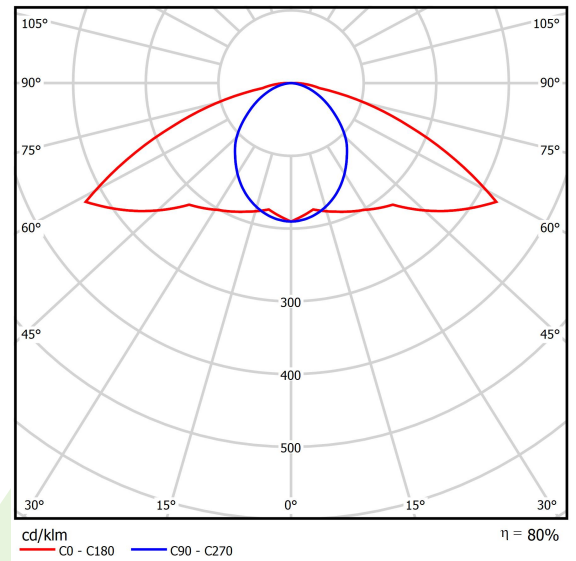

Product information

Category	Industrial luminaires
Family	PARALLEL LED
Name	PARALLEL LED 6000 OPTICS-AREA E 34 840 / L-1142MM
Index	19.4101.6221.34

Light and electrical data

Light source	LED
Luminous flux LED [lm]	6270,2
LED power [W]	34,2
Luminaire luminous flux [lm]	5013,7
Power of luminaire [W]	38,3
Luminaire's light efficiency [lm/W]	130,9
Color of the light [K]	4000
CRI	>80
SDCM (LED sources)	3
Beam angle [°]	(C0-C180) / (C90-C270) - 141,4° / 96,6°
Photobiological risk class (IEC/EN 62471)	RG0
Protection against electric shock	I
Protection degree	IP20
Voltage	220..240 V, 50..60 Hz
Lifetime of LED sources [h]	60000
Lx/By	L80/B10
Operating temperature range [°C]	5 ÷ 35
Driver	standard on/off (E)
Circuit load capacity	22 (B10), 34 (B16), 33 (C10), 54 (C16)

Mechanical data

Assembly	surface mounted on slings
Material	steel sheet
Color	RAL 9016 (white)
Diffuser	OPTICS (optical system based on lenses)
Impact resistant	IK04
Dimensions [mm]	1142 x 70 x 50

A graph of light