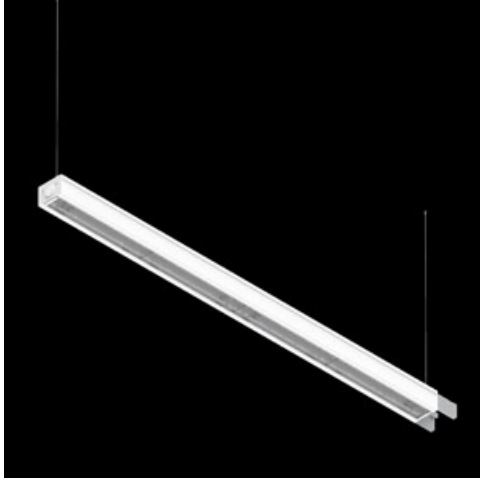

Product: PARALLEL LED 6000 OPTICS-AREA E 34 840 / L-1142MM

Index: 19.4101.6221.34

Description

Parallel is an industrial modular system for installing in straight lines. It is an excellent option for lighting industrial premises and warehouses, but is also suitable for offices, supermarkets and commercial spaces. A luminaire mounted in line systems, made of steel sheet, painted in white. To be applied in industrial objects and other places, where high intensity and uniformity of lighting is necessary.

Product information

Category	Industrial luminaires
Family	PARALLEL LED
Name	PARALLEL LED 6000 OPTICS-AREA E 34 840 / L-1142MM
Index	19.4101.6221.34

Light and electrical data

Light source	LED
Luminous flux LED [lm]	6270,2
LED power [W]	34,2
Luminaire luminous flux [lm]	5013,7
Power of luminaire [W]	38,3
Luminaire's light efficiency [lm/W]	130,9
Color of the light [K]	4000
CRI	>80
SDCM (LED sources)	3
Beam angle [°]	(C0-C180) / (C90-C270) - 141,4° / 96,6°
Photobiological risk class (IEC/EN 62471)	RG0
Protection against electric shock	I
Protection degree	IP20
Voltage	220..240 V, 50..60 Hz
Lifetime of LED sources [h]	60000
Lx/By	L80/B10
Operating temperature range [°C]	5 ÷ 35
Driver	standard on/off (E)
Circuit load capacity	22 (B10), 34 (B16), 33 (C10), 54 (C16)

Mechanical data

Assembly	surface mounted on slings
Material	steel sheet
Color	RAL 9016 (white)
Diffuser	OPTICS (optical system based on lenses)
Impact resistant	IK04
Dimensions [mm]	1142 x 70 x 50

A graph of light