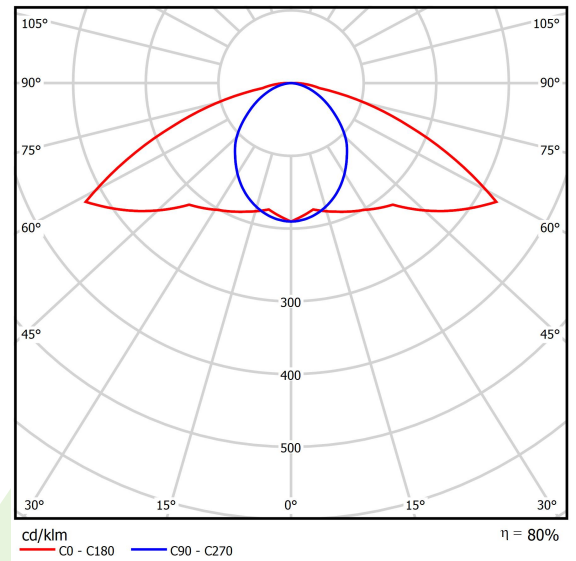

## Light and electrical data

Light source	<b>LED</b>
Luminous flux LED [lm]	<b>4606,4</b>
LED power [W]	<b>23,7</b>
Luminaire luminous flux [lm]	<b>3683,3</b>
Power of luminaire [W]	<b>26,5</b>
Luminaire's light efficiency [lm/W]	<b>139</b>
Color of the light [K]	<b>4000</b>
CRI	<b>&gt;80</b>
SDCM (LED sources)	<b>3</b>
Beam angle [°]	<b>(C0-C180) / (C90-C270) - 141,4° / 96,6°</b>
Photobiological risk class (IEC/EN 62471)	<b>RG0</b>
Protection against electric shock	<b>I</b>
Protection degree	<b>IP20</b>
Voltage	<b>220..240 V, 50..60 Hz</b>
Lifetime of LED sources [h]	<b>60000</b>
Lx/By	<b>L80/B10</b>
Operating temperature range [°C]	<b>5 ÷ 35</b>
Driver	<b>standard on/off (E)</b>
Circuit load capacity	<b>22 (B10), 34 (B16), 33 (C10), 54 (C16)</b>

## A graph of light