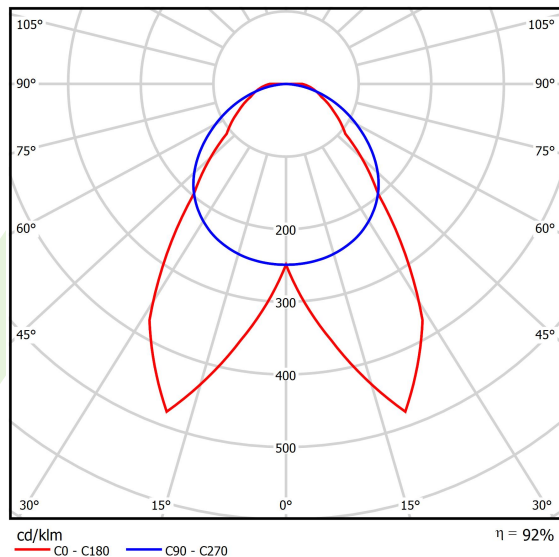

Product information

Category	Industrial luminaires
Family	PARALLEL LED
Name	PARALLEL LED 9000 OPTICS-DOUBLE SYM E 34 840 / L-1710MM
Index	19.4101.5421.34
EAN	5902107369446

Light and electrical data

Light source	LED
Luminous flux LED [lm]	9405,3
LED power [W]	51,3
Luminaire luminous flux [lm]	8662,3
Power of luminaire [W]	57,5
Luminaire's light efficiency [lm/W]	150,6
Color of the light [K]	4000
CRI	>80
SDCM (LED sources)	3
Beam angle [°]	(C0-C180) / (C90-C270) - 75,0° / 114,8°
Photobiological risk class (IEC/EN 62471)	RG0
Protection against electric shock	I
Protection degree	IP20
Voltage	220..240 V, 50..60 Hz
Lifetime of LED sources [h]	60000
Lx/By	L80/B10
Operating temperature range [°C]	5 ÷ 35
Driver	standard on/off (E)
Circuit load capacity	16 (B10), 26 (B16), 23 (C10), 37 (C16)

Mechanical data

Assembly	surface mounted on slings
Material	steel sheet
Color	RAL 9016 (white)
Diffuser	OPTICS (optical system based on lenses)
Impact resistant	IK04
Dimensions [mm]	1710 x 70 x 50

A graph of light