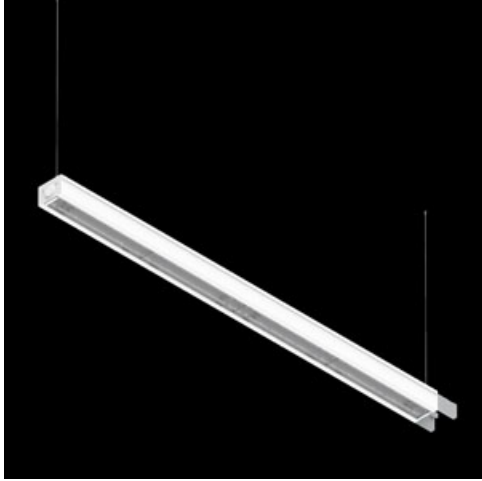

Product: PARALLEL LED 6000 OPTICS-DOUBLE SYM E 34 840 / L-1710MM

Index: 19.4101.5321.34

Description

Parallel is an industrial modular system for installing in straight lines. It is an excellent option for lighting industrial premises and warehouses, but is also suitable for offices, supermarkets and commercial spaces. A luminaire mounted in line systems, made of steel sheet, painted in white. To be applied in industrial objects and other places, where high intensity and uniformity of lighting is necessary.

Product information

Category	Industrial luminaires
Family	PARALLEL LED
Name	PARALLEL LED 6000 OPTICS-DOUBLE SYM E 34 840 / L-1710MM
Index	19.4101.5321.34
EAN	5902107369392

Light and electrical data

Light source	LED
Luminous flux LED [lm]	6909,6
LED power [W]	35,6
Luminaire luminous flux [lm]	6363,7
Power of luminaire [W]	39,8
Luminaire's light efficiency [lm/W]	159,9
Color of the light [K]	4000
CRI	>80
SDCM (LED sources)	3
Beam angle [°]	(C0-C180) / (C90-C270) - 75,0° / 114,8°
Photobiological risk class (IEC/EN 62471)	RG0
Protection against electric shock	I
Protection degree	IP20
Voltage	220..240 V, 50..60 Hz
Lifetime of LED sources [h]	60000
Lx/By	L80/B10
Operating temperature range [°C]	5 ÷ 35
Driver	standard on/off (E)
Circuit load capacity	16 (B10), 26 (B16), 23 (C10), 37 (C16)

Mechanical data

Assembly	surface mounted on slings
Material	steel sheet
Color	RAL 9016 (white)
Diffuser	OPTICS (optical system based on lenses)
Impact resistant	IK04
Dimensions [mm]	1710 x 70 x 50

A graph of light