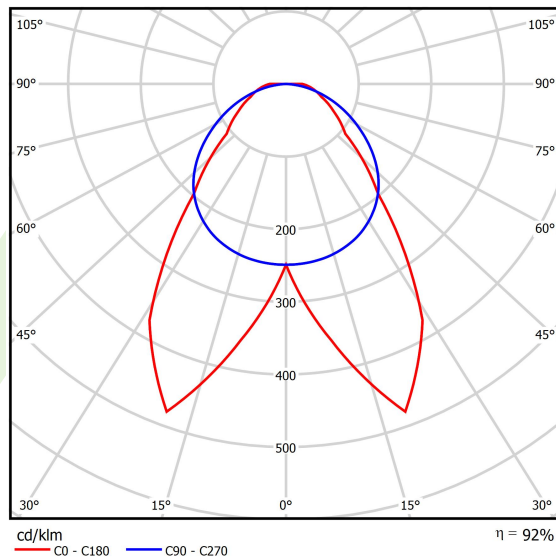

Product information

Category	Industrial luminaires
Family	PARALLEL LED
Name	PARALLEL LED 6000 OPTICS-DOUBLE SYM E 34 840 / L-1710MM
Index	19.4101.5321.34
EAN	5902107369392

Light and electrical data

Light source	LED
Luminous flux LED [lm]	6909,6
LED power [W]	35,6
Luminaire luminous flux [lm]	6363,7
Power of luminaire [W]	39,8
Luminaire's light efficiency [lm/W]	159,9
Color of the light [K]	4000
CRI	>80
SDCM (LED sources)	3
Beam angle [°]	(C0-C180) / (C90-C270) - 75,0° / 114,8°
Photobiological risk class (IEC/EN 62471)	RG0
Protection against electric shock	I
Protection degree	IP20
Voltage	220..240 V, 50..60 Hz
Lifetime of LED sources [h]	60000
Lx/By	L80/B10
Operating temperature range [°C]	5 ÷ 35
Driver	standard on/off (E)
Circuit load capacity	16 (B10), 26 (B16), 23 (C10), 37 (C16)

Mechanical data

Assembly	surface mounted on slings
Material	steel sheet
Color	RAL 9016 (white)
Diffuser	OPTICS (optical system based on lenses)
Impact resistant	IK04
Dimensions [mm]	1710 x 70 x 50

A graph of light