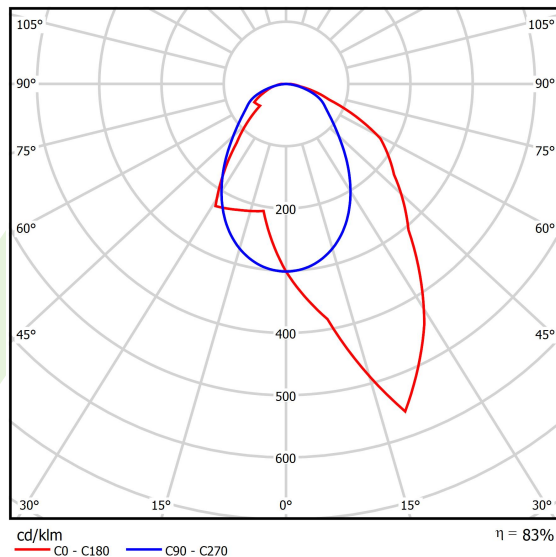

Mechanical data

Assembly	surface mounted on slings
Material	steel sheet
Color	RAL 9016 (white)
Diffuser	OPTICS (optical system based on lenses)
Impact resistant	IK04
Dimensions [mm]	2270 x 70 x 50

A graph of light