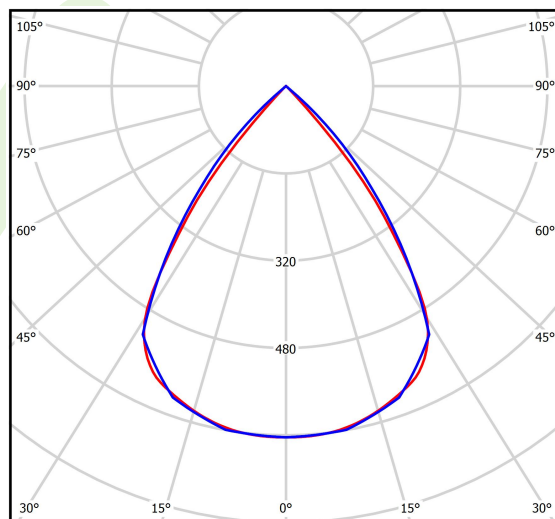

A graph of light

cd/klm
— C0 - C180   — C90 - C270