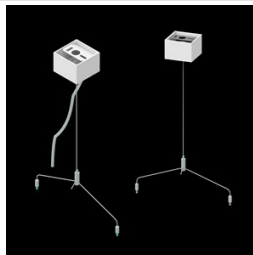

Product: DOMINO LOW UGR LED 8400 RASTER DAISY-BLACK-WIDE E 34 840 / 1196X296MM

Index: 19.4100.3421.34

Description

LED luminaire dedicated to be mounted on suspended modular ceilings, cardboard suspended ceilings (using mounting clips or adaptive frame), directly on the ceiling (using ceiling sheet) or using ceiling sheet and suspensions. Equipped with highly efficient LED light sources. The Domino LOW UGR LED uses an anti-glare louvre which reduces glare and directs light precisely. Housing made of steel sheet. Standard colour of the luminaire is white. Significant diversity of the value of luminous flux. Colour rendering index CRI: 80.

Mechanical data

| | |
|--------------------|--|
| Assembly | mounted in module ceilings as well as plasterboard ceilings, directly mounted to ceiling construction and surface mounted on slings using accessories |
| Material | steel sheet |
| Color | RAL 9016 (white) |
| Diffuser | RASTER (anti-glare louvre) |
| Impact resistant | IK04 |
| Weight [kg] | 4,2 |
| Dimensions [mm] | 1196 x 296 x 23 |
| Mounting hole [mm] | 1210 x 310 |

A graph of light

Accessories

Index 19.3200.0003.34

Name DOMINO LOW UGR LED 8400
adaptive frame for plasterboard
ceilings 34 / 1196X296

Index 19.3200.0008.34

Name DOMINO LOW UGR LED ceiling
sheet-suspension E 34 /
1196X296MM

Index 19.3272.0101.34

Name SUSPENSION NEW TYPE-G+H
34 LENGHT 1,5M WIRE 3X SET
TYPE-Y

Index 6E1-500KW341P-3Y

Name SUSPENSION NEW TYPE-G 34
LENGHT 1,5M WIRE 3X 1-POINT
TYPE-Y

Index 6E1-8670-B-Y-1,5

Name SUSPENSION NEW TYPE-L
LENGHT-1,5 METER WITHOUT
WIRE 1-POINT TYPE-Y