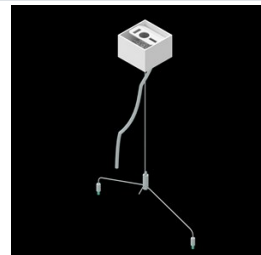

Product: DOMINO LOW UGR LED 8400 RASTER DAISY-BLACK-WIDE E 34 840 / 1196X296MM

Index: 19.4100.3421.34

Description

LED luminaire dedicated to be mounted on suspended modular ceilings, cardboard suspended ceilings (using mounting clips or adaptive frame), directly on the ceiling (using ceiling sheet) or using ceiling sheet and suspensions. Equipped with highly efficient LED light sources. The Domino LOW UGR LED uses an anti-glare louvre which reduces glare and directs light precisely. Housing made of steel sheet. Standard colour of the luminaire is white. Significant diversity of the value of luminous flux. Colour rendering index CRI: 80.

Mechanical data

| | |
|--------------------|--|
| Assembly | mounted in module ceilings as well as plasterboard ceilings, directly mounted to ceiling construction and surface mounted on slings using accessories |
| Material | steel sheet |
| Color | RAL 9016 (white) |
| Diffuser | RASTER (anti-glare louvre) |
| Impact resistant | IK04 |
| Weight [kg] | 4,2 |
| Dimensions [mm] | 1196 x 296 x 23 |
| Mounting hole [mm] | 1210 x 310 |

A graph of light

Accessories

Index 19.3200.0003.34

Name DOMINO LOW UGR LED 8400
adaptive frame for plasterboard
ceilings 34 / 1196X296

Index 19.3200.0008.34

Name DOMINO LOW UGR LED ceiling
sheet-suspension E 34 /
1196X296MM

Index 19.3272.0101.34

Name SUSPENSION NEW TYPE-G+H
34 LENGHT 1,5M WIRE 3X SET
TYPE-Y

Index 6E1-500KW341P-3Y

Name SUSPENSION NEW TYPE-G 34
LENGHT 1,5M WIRE 3X 1-POINT
TYPE-Y

Index 6E1-8670-B-Y-1,5

Name SUSPENSION NEW TYPE-L
LENGHT-1,5 METER WITHOUT
WIRE 1-POINT TYPE-Y