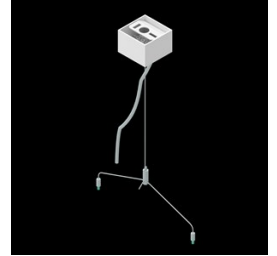

Index 6E1-500KW341P-3Y
Name SUSPENSION NEW TYPE-G 34
LENGHT 1,5M WIRE 3X 1-POINT
TYPE-Y