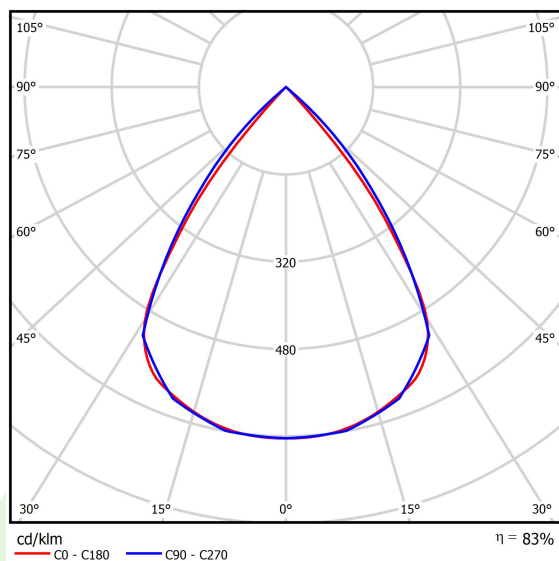

A graph of light