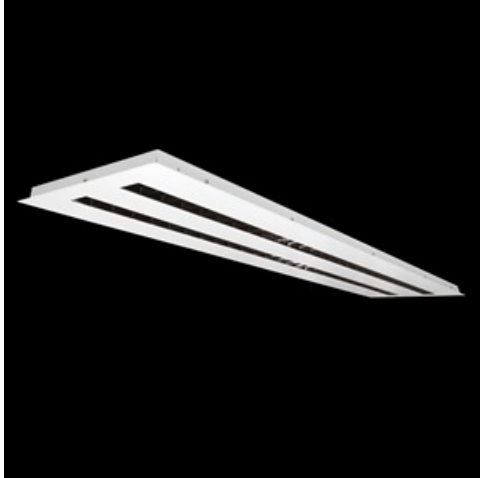

Product: DOMINO LOW UGR LED 8400 RASTER DAISY-BLACK-WIDE EDD 34 830 / 1196X296

Index: 19.4100.3413.34

Description

LED luminaire dedicated to be mounted on suspended modular ceilings, cardboard suspended ceilings (using mounting clips or adaptive frame), directly on the ceiling (using ceiling sheet) or using ceiling sheet and suspensions. Equipped with highly efficient LED light sources. The Domino LOW UGR LED uses an anti-glare louvre which reduces glare and directs light precisely. Housing made of steel sheet. Standard colour of the luminaire is white. Significant diversity of the value of luminous flux. Colour rendering index CRI: 80.

Product information

Category	Recessed luminaires
Family	DOMINO LOW UGR LED
Name	DOMINO LOW UGR LED 8400 RASTER DAISY-BLACK-WIDE EDD 34 830 / 1196X296
Index	19.4100.3413.34

Light and electrical data

Light source	LED
Luminous flux LED [lm]	8257,3
LED power [W]	45,2
Luminaire luminous flux [lm]	6852
Power of luminaire [W]	50,6
Luminaire's light efficiency [lm/W]	135,4
Color of the light [K]	3000
CRI	>80
SDCM (LED sources)	3
Beam angle [°]	(C0-C180) / (C90-C270) - 72,6° / 74,4°
Protection against electric shock	II
Protection degree	IP20
Voltage	220..240 V, 50..60 Hz
Lifetime of LED sources [h]	100000 (1) / 147000 (2)
Lx/By	L80/B10 (1) / L70/B10 (2)
Operating temperature range [°C]	5 ÷ 30
Driver	DIM DALI (EDD)
Power factor cos φ	>0,95
Circuit load capacity	12 (B10), 20 (B16), 20 (C10), 32 (C16)

Mechanical data

Assembly	mounted in module ceilings as well as plasterboard ceilings, directly mounted to ceiling construction and surface mounted on slings using accessories
Material	steel sheet
Color	RAL 9016 (white)
Diffuser	RASTER (anti-glare louvre)
Impact resistant	IK04
Dimensions [mm]	1196 x 296 x 23
Mounting hole [mm]	1210 x 310