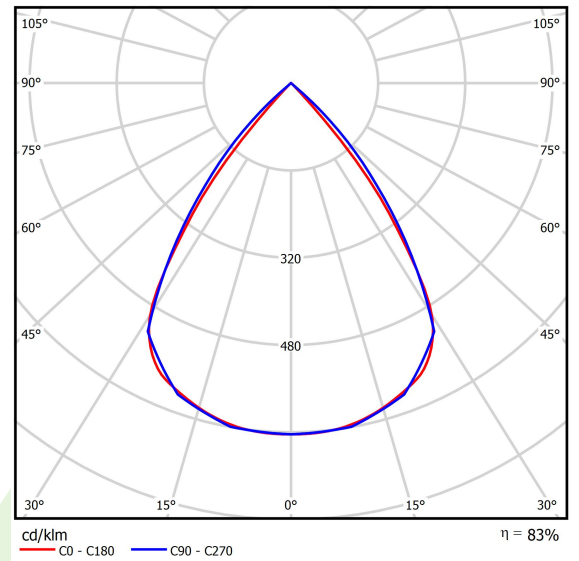

## Light and electrical data

Light source	LED
Luminous flux LED [lm]	8257,3
LED power [W]	45,2
Luminaire luminous flux [lm]	6852
Power of luminaire [W]	50,6
Luminaire's light efficiency [lm/W]	135,4
Color of the light [K]	3000
CRI	>80
SDCM (LED sources)	3
Beam angle [°]	(C0-C180) / (C90-C270) - 72,6° / 74,4°
Protection against electric shock	II
Protection degree	IP20
Voltage	220..240 V, 50..60 Hz
Lifetime of LED sources [h]	100000 (1) / 147000 (2)
Lx/By	L80/B10 (1) / L70/B10 (2)
Operating temperature range [°C]	5 ÷ 30
Driver	standard on/off (E)
Power factor cos φ	>0,95
Circuit load capacity	8 (B10), 15 (B16), 15 (C10), 29 (C16)

## A graph of light