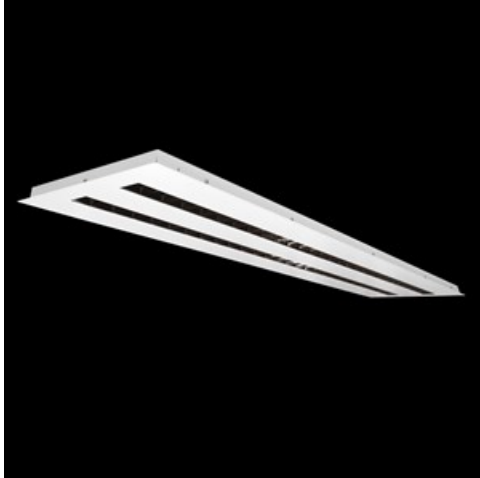

Product: DOMINO LOW UGR LED 8400 RASTER DAISY-BLACK-WIDE E 34 830 / 1196X296MM

Index: 19.4100.3411.34

Description

LED luminaire dedicated to be mounted on suspended modular ceilings, cardboard suspended ceilings (using mounting clips or adaptive frame), directly on the ceiling (using ceiling sheet) or using ceiling sheet and suspensions. Equipped with highly efficient LED light sources. The Domino LOW UGR LED uses an anti-glare louvre which reduces glare and directs light precisely. Housing made of steel sheet. Standard colour of the luminaire is white. Significant diversity of the value of luminous flux. Colour rendering index CRI: 80.

Product information

Category	Recessed luminaires
Family	DOMINO LOW UGR LED
Name	DOMINO LOW UGR LED 8400 RASTER DAISY-BLACK-WIDE E 34 830 / 1196X296MM
Index	19.4100.3411.34

Light and electrical data

Light source	LED
Luminous flux LED [lm]	8257,3
LED power [W]	45,2
Luminaire luminous flux [lm]	6852
Power of luminaire [W]	50,6
Luminaire's light efficiency [lm/W]	135,4
Color of the light [K]	3000
CRI	>80
SDCM (LED sources)	3
Beam angle [°]	(C0-C180) / (C90-C270) - 72,6° / 74,4°
Protection against electric shock	II
Protection degree	IP20
Voltage	220..240 V, 50..60 Hz
Lifetime of LED sources [h]	100000 (1) / 147000 (2)
Lx/By	L80/B10 (1) / L70/B10 (2)
Operating temperature range [°C]	5 ÷ 30
Driver	standard on/off (E)
Power factor cos φ	>0,95
Circuit load capacity	8 (B10), 15 (B16), 15 (C10), 29 (C16)

Mechanical data

Assembly	mounted in module ceilings as well as plasterboard ceilings, directly mounted to ceiling construction and surface mounted on slings using accessories
Material	steel sheet
Color	RAL 9016 (white)
Diffuser	RASTER (anti-glare louvre)
Impact resistant	IK04
Dimensions [mm]	1196 x 296 x 23
Mounting hole [mm]	1210 x 310