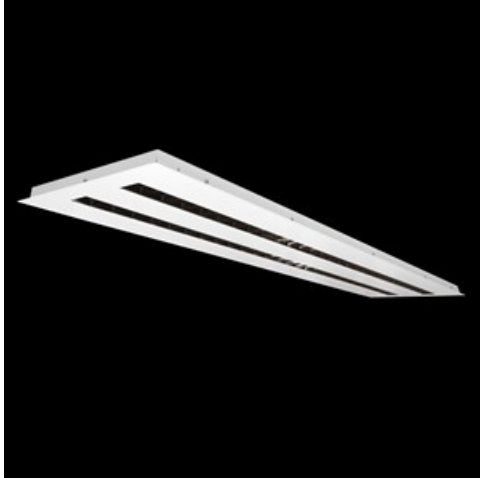

Product: DOMINO LOW UGR LED 8400 RASTER DAISY-BLACK-WIDE E 34 830 / 1196X296

Index: 19.4100.3411.34

Description

LED luminaire dedicated to be mounted on suspended modular ceilings, cardboard suspended ceilings (using mounting clips or adaptive frame), directly on the ceiling (using ceiling sheet) or using ceiling sheet and suspensions. Equipped with highly efficient LED light sources. The Domino LOW UGR LED uses an anti-glare louvre which reduces glare and directs light precisely. Housing made of steel sheet. Standard colour of the luminaire is white. Significant diversity of the value of luminous flux. Colour rendering index CRI: 80.

Product information

Category	Recessed luminaires
Family	DOMINO LOW UGR LED
Name	DOMINO LOW UGR LED 8400 RASTER DAISY-BLACK-WIDE E 34 830 / 1196X296
Index	19.4100.3411.34

Light and electrical data

Light source	LED
Luminous flux LED [lm]	8257,3
LED power [W]	45,2
Luminaire luminous flux [lm]	6852
Power of luminaire [W]	50,6
Luminaire's light efficiency [lm/W]	135,4
Color of the light [K]	3000
CRI	>80
SDCM (LED sources)	3
Beam angle [°]	(C0-C180) / (C90-C270) - 72,6° / 74,4°
Protection against electric shock	II
Protection degree	IP20
Voltage	220..240 V, 50..60 Hz
Lifetime of LED sources [h]	100000 (1) / 147000 (2)
Lx/By	L80/B10 (1) / L70/B10 (2)
Operating temperature range [°C]	5 ÷ 30
Driver	standard on/off (E)
Power factor cos φ	>0,95
Circuit load capacity	8 (B10), 15 (B16), 15 (C10), 29 (C16)

Mechanical data

Assembly	mounted in module ceilings as well as plasterboard ceilings, directly mounted to ceiling construction and surface mounted on slings using accessories
Material	steel sheet
Color	RAL 9016 (white)
Diffuser	RASTER (anti-glare louvre)
Impact resistant	IK04
Dimensions [mm]	1196 x 296 x 23
Mounting hole [mm]	1210 x 310