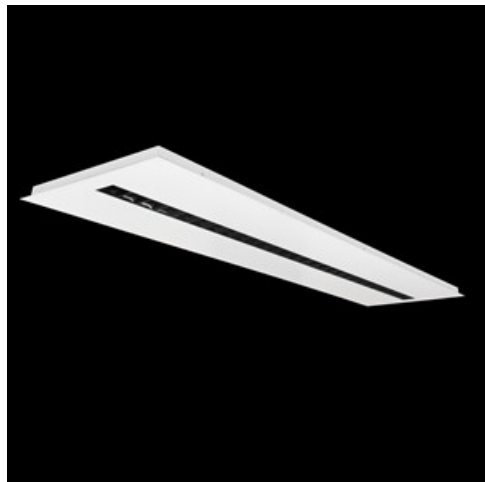

Product: DOMINO LOW UGR LED 4200 RASTER DAISY-BLACK-WIDE EDD 34 840 / 1196X296MM

Index: 19.4100.3223.34

Description

LED luminaire dedicated to be mounted on suspended modular ceilings, cardboard suspended ceilings (using mounting clips or adaptive frame), directly on the ceiling (using ceiling sheet) or using ceiling sheet and suspensions. Equipped with highly efficient LED light sources. The Domino LOW UGR LED uses an anti-glare louvre which reduces glare and directs light precisely. Housing made of steel sheet. Standard colour of the luminaire is white. Significant diversity of the value of luminous flux. Colour rendering index CRI: 80.

Product information

Category	Recessed luminaires
Family	DOMINO LOW UGR LED
Name	DOMINO LOW UGR LED 4200 RASTER DAISY-BLACK-WIDE EDD 34 840 / 1196X296MM
Index	19.4100.3223.34
EAN	5902107281885

Light and electrical data

Mechanical data

Assembly	mounted in module ceilings as well as plasterboard ceilings, directly mounted to ceiling construction and surface mounted on slings using accessories
Material	steel sheet
Color	RAL 9016 (white)
Diffuser	RASTER (anti-glare louver)
Impact resistant	IK04
Dimensions [mm]	1196 x 296 x 23
Mounting hole [mm]	1210 x 310