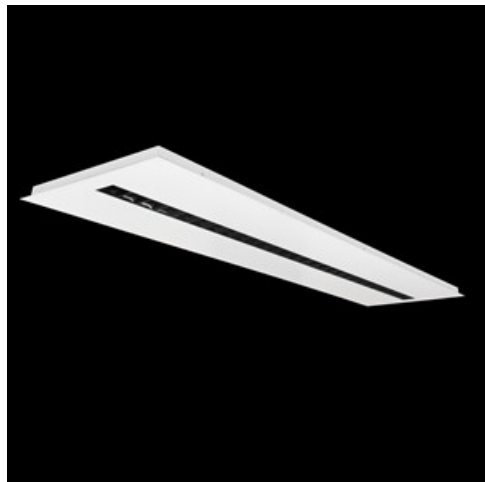

Product: DOMINO LOW UGR LED 4200 RASTER DAISY-BLACK-WIDE EDD 34 840 / 1196X296MM

Index: 19.4100.3223.34

Description

LED luminaire dedicated to be mounted on suspended modular ceilings, cardboard suspended ceilings (using mounting clips or adaptive frame), directly on the ceiling (using ceiling sheet) or using ceiling sheet and suspensions. Equipped with highly efficient LED light sources. The Domino LOW UGR LED uses an anti-glare louvre which reduces glare and directs light precisely. Housing made of steel sheet. Standard colour of the luminaire is white. Significant diversity of the value of luminous flux. Colour rendering index CRI: 80.

Product information

| | |
|----------|---|
| Category | Recessed luminaires |
| Family | DOMINO LOW UGR LED |
| Name | DOMINO LOW UGR LED 4200 RASTER DAISY-BLACK-WIDE EDD 34 840 / 1196X296MM |
| Index | 19.4100.3223.34 |
| EAN | 5902107281885 |

Mechanical data

| | |
|--------------------|---|
| Assembly | mounted in module ceilings as well as plasterboard ceilings, directly mounted to ceiling construction and surface mounted on slings using accessories |
| Material | steel sheet |
| Color | RAL 9016 (white) |
| Diffuser | RASTER (anti-glare louver) |
| Impact resistant | IK04 |
| Dimensions [mm] | 1196 x 296 x 23 |
| Mounting hole [mm] | 1210 x 310 |