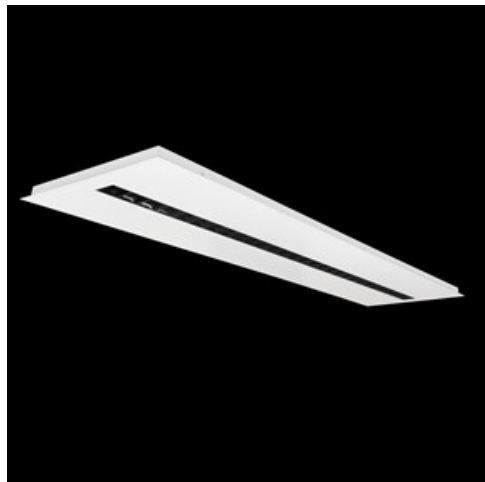

Product: DOMINO LOW UGR LED 4200 RASTER DAISY-BLACK-WIDE EDD 34 840 / 1196X296MM

Index: 19.4100.3223.34

Description

LED luminaire dedicated to be mounted on suspended modular ceilings, cardboard suspended ceilings (using mounting clips or adaptive frame), directly on the ceiling (using ceiling sheet) or using ceiling sheet and suspensions. Equipped with highly efficient LED light sources. The Domino LOW UGR LED uses an anti-glare louvre which reduces glare and directs light precisely. Housing made of steel sheet. Standard colour of the luminaire is white. Significant diversity of the value of luminous flux. Colour rendering index CRI: 80.

Product information

Category	Recessed luminaires
Family	DOMINO LOW UGR LED
Name	DOMINO LOW UGR LED 4200 RASTER DAISY-BLACK-WIDE EDD 34 840 / 1196X296MM
Index	19.4100.3223.34

Light and electrical data

Light source	LED
Luminous flux LED [lm]	4474
LED power [W]	22,6
Luminaire luminous flux [lm]	3713
Power of luminaire [W]	25,3
Luminaire's light efficiency [lm/W]	146,8
Color of the light [K]	4000
CRI	>80
SDCM (LED sources)	3
Beam angle [°]	(C0-C180) / (C90-C270) - 72,6° / 74,4°
Protection against electric shock	II
Protection degree	IP20
Voltage	220..240 V, 50..60 Hz
Lifetime of LED sources [h]	100000 (1) / 147000 (2)
Lx/By	L80/B10 (1) / L70/B10 (2)
Operating temperature range [°C]	5 ÷ 30
Driver	DIM DALI (EDD)
Power factor cos φ	>0,95
Circuit load capacity	50 (B10), 80 (B16), 61 (C10), 98 (C16)

Mechanical data

Assembly	mounted in module ceilings as well as plasterboard ceilings, directly mounted to ceiling construction and surface mounted on slings using accessories
Material	steel sheet
Color	RAL 9016 (white)
Diffuser	RASTER (anti-glare louvre)
Impact resistant	IK04
Dimensions [mm]	1196 x 296 x 23
Mounting hole [mm]	1210 x 310