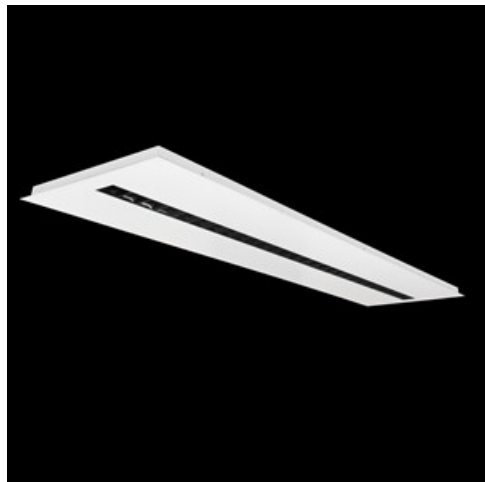

**Product:** DOMINO LOW UGR LED 4200 RASTER DAISY-BLACK-WIDE EDD 34 840 / 1196X296MM

**Index:** 19.4100.3223.34

## Description

LED luminaire dedicated to be mounted on suspended modular ceilings, cardboard suspended ceilings (using mounting clips or adaptive frame), directly on the ceiling (using ceiling sheet) or using ceiling sheet and suspensions. Equipped with highly efficient LED light sources. The Domino LOW UGR LED uses an anti-glare louvre which reduces glare and directs light precisely. Housing made of steel sheet. Standard colour of the luminaire is white. Significant diversity of the value of luminous flux. Colour rendering index CRI: 80.

## Product information

Category	Recessed luminaires
Family	DOMINO LOW UGR LED
Name	DOMINO LOW UGR LED 4200 RASTER DAISY-BLACK-WIDE EDD 34 840 / 1196X296MM
Index	19.4100.3223.34
EAN	5902107281885

**Mechanical data**

Assembly	mounted in module ceilings as well as plasterboard ceilings, directly mounted to ceiling construction and surface mounted on slings using accessories
Material	steel sheet
Color	RAL 9016 (white)
Diffuser	RASTER (anti-glare louver)
Impact resistant	IK04
Dimensions [mm]	1196 x 296 x 23
Mounting hole [mm]	1210 x 310