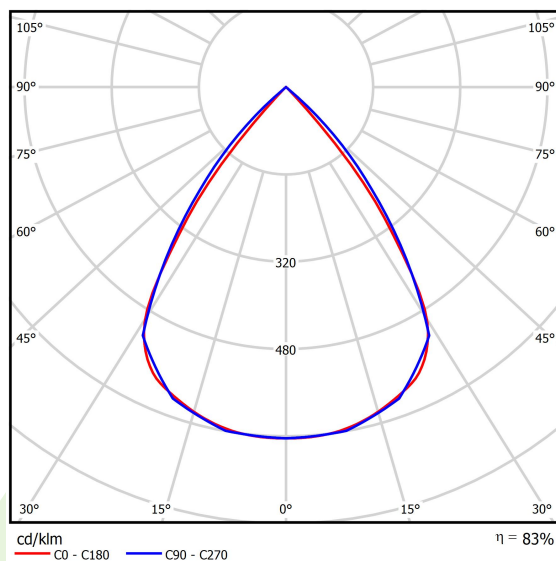

A graph of light