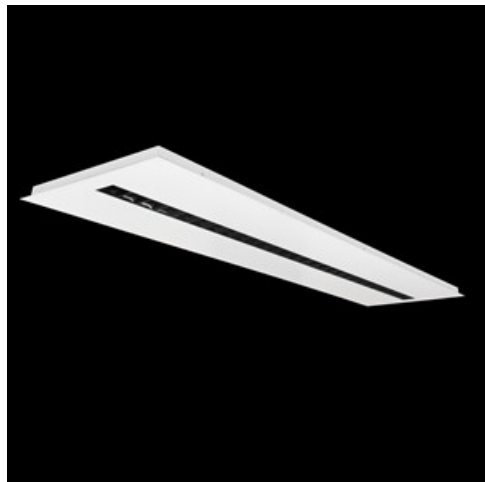

Product: DOMINO LOW UGR LED 4200 RASTER DAISY-BLACK-WIDE E 34 840 / 1196X296MM

Index: 19.4100.3221.34

Description

LED luminaire dedicated to be mounted on suspended modular ceilings, cardboard suspended ceilings (using mounting clips or adaptive frame), directly on the ceiling (using ceiling sheet) or using ceiling sheet and suspensions. Equipped with highly efficient LED light sources. The Domino LOW UGR LED uses an anti-glare louvre which reduces glare and directs light precisely. Housing made of steel sheet. Standard colour of the luminaire is white. Significant diversity of the value of luminous flux. Colour rendering index CRI: 80.

Product information

Category	Recessed luminaires
Family	DOMINO LOW UGR LED
Name	DOMINO LOW UGR LED 4200 RASTER DAISY-BLACK-WIDE E 34 840 / 1196X296MM
Index	19.4100.3221.34
EAN	5902107281793

Light and electrical data

Mechanical data

Assembly	mounted in module ceilings as well as plasterboard ceilings, directly mounted to ceiling construction and surface mounted on slings using accessories
Material	steel sheet
Color	RAL 9016 (white)
Diffuser	RASTER (anti-glare louver)
Impact resistant	IK04
Weight [kg]	4,9
Dimensions [mm]	1196 x 296 x 23
Mounting hole [mm]	1210 x 310