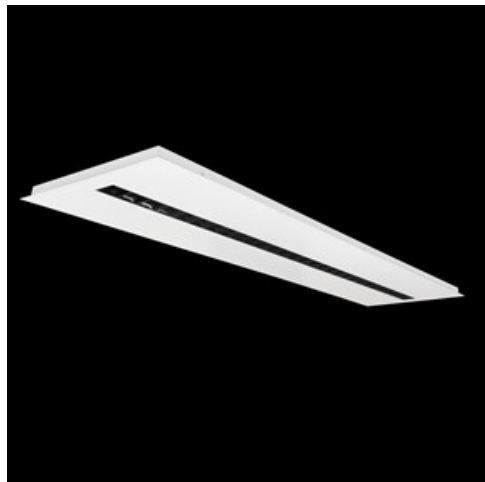

Product: DOMINO LOW UGR LED 4200 RASTER DAISY-BLACK-WIDE E 34 840 / 1196X296

Index: 19.4100.3221.34

Description

LED luminaire dedicated to be mounted on suspended modular ceilings, cardboard suspended ceilings (using mounting clips or adaptive frame), directly on the ceiling (using ceiling sheet) or using ceiling sheet and suspensions. Equipped with highly efficient LED light sources. The Domino LOW UGR LED uses an anti-glare louvre which reduces glare and directs light precisely. Housing made of steel sheet. Standard colour of the luminaire is white. Significant diversity of the value of luminous flux. Colour rendering index CRI: 80.

Product information

Category	Recessed luminaires
Family	DOMINO LOW UGR LED
Name	DOMINO LOW UGR LED 4200 RASTER DAISY-BLACK-WIDE E 34 840 / 1196X296
Index	19.4100.3221.34

Light and electrical data

Light source	LED
Luminous flux LED [lm]	4474
LED power [W]	22,6
Luminaire luminous flux [lm]	3713
Power of luminaire [W]	25,3
Luminaire's light efficiency [lm/W]	146,8
Color of the light [K]	4000
CRI	>80
SDCM (LED sources)	3
Beam angle [°]	(C0-C180) / (C90-C270) - 72,6° / 74,4°
Protection against electric shock	II
Protection degree	IP20
Voltage	220..240 V, 50..60 Hz
Lifetime of LED sources [h]	100000 (1) / 147000 (2)
Lx/By	L80/B10 (1) / L70/B10 (2)
Operating temperature range [°C]	5 ÷ 30
Driver	standard on/off (E)
Power factor cos φ	>0,95
Circuit load capacity	31 (B10), 49 (B16), 51 (C10), 82 (C16)

Mechanical data

Assembly	mounted in module ceilings as well as plasterboard ceilings, directly mounted to ceiling construction and surface mounted on slings using accessories
Material	steel sheet
Color	RAL 9016 (white)
Diffuser	RASTER (anti-glare louvre)
Impact resistant	IK04
Weight [kg]	4,9
Dimensions [mm]	1196 x 296 x 23
Mounting hole [mm]	1210 x 310