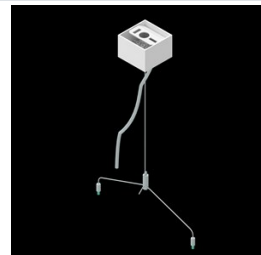

Index 6E1-500KW341P-3Y

Name SUSPENSION NEW TYPE-G 34
LENGHT 1,5M WIRE 3X 1-POINT
TYPE-Y