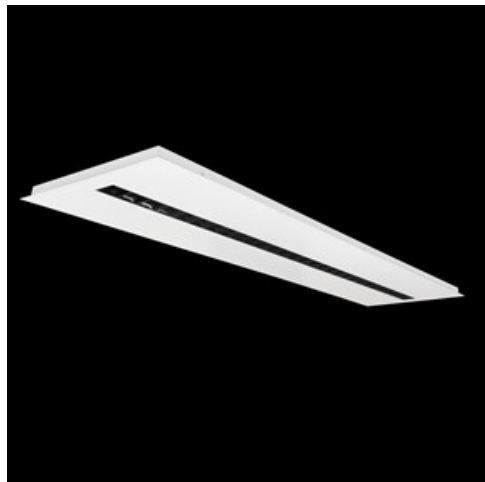

**Product:** DOMINO LOW UGR LED 4200 RASTER DAISY-BLACK-WIDE E 34 840 / 1196X296

**Index:** 19.4100.3221.34

## Description

LED luminaire dedicated to be mounted on suspended modular ceilings, cardboard suspended ceilings (using mounting clips or adaptive frame), directly on the ceiling (using ceiling sheet) or using ceiling sheet and suspensions. Equipped with highly efficient LED light sources. The Domino LOW UGR LED uses an anti-glare louvre which reduces glare and directs light precisely. Housing made of steel sheet. Standard colour of the luminaire is white. Significant diversity of the value of luminous flux. Colour rendering index CRI: 80.

## Product information

Category	Recessed luminaires
Family	DOMINO LOW UGR LED
Name	DOMINO LOW UGR LED 4200 RASTER DAISY-BLACK-WIDE E 34 840 / 1196X296
Index	19.4100.3221.34

## Mechanical data

Assembly	mounted in module ceilings as well as plasterboard ceilings, directly mounted to ceiling construction and surface mounted on slings using accessories
Material	steel sheet
Color	RAL 9016 (white)
Diffuser	RASTER (anti-glare louvre)
Impact resistant	IK04
Weight [kg]	4,9
Dimensions [mm]	1196 x 296 x 23
Mounting hole [mm]	1210 x 310