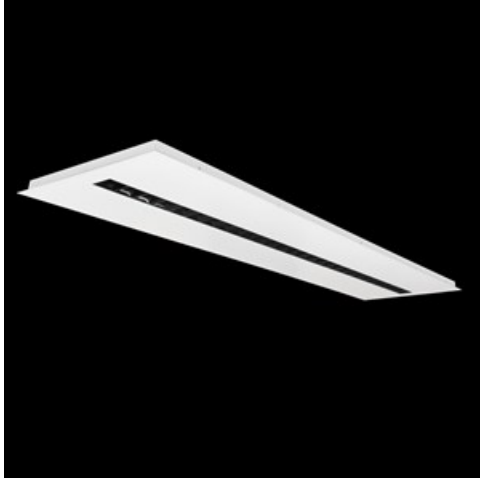

Product: DOMINO LOW UGR LED 4200 RASTER DAISY-BLACK-WIDE E 34 840 / 1196X296

Index: 19.4100.3221.34

Description

LED luminaire dedicated to be mounted on suspended modular ceilings, cardboard suspended ceilings (using mounting clips or adaptive frame), directly on the ceiling (using ceiling sheet) or using ceiling sheet and suspensions. Equipped with highly efficient LED light sources. The Domino LOW UGR LED uses an anti-glare louvre which reduces glare and directs light precisely. Housing made of steel sheet. Standard colour of the luminaire is white. Significant diversity of the value of luminous flux. Colour rendering index CRI: 80.

Product information

Category	Recessed luminaires
Family	DOMINO LOW UGR LED
Name	DOMINO LOW UGR LED 4200 RASTER DAISY-BLACK-WIDE E 34 840 / 1196X296
Index	19.4100.3221.34

Light and electrical data

Light source	LED
Luminous flux LED [lm]	4474
LED power [W]	22,6
Luminaire luminous flux [lm]	3713
Power of luminaire [W]	25,3
Luminaire's light efficiency [lm/W]	146,8
Color of the light [K]	4000
CRI	>80
SDCM (LED sources)	3
Beam angle [°]	(C0-C180) / (C90-C270) - 72,6° / 74,4°
Protection against electric shock	II
Protection degree	IP20
Voltage	220..240 V, 50..60 Hz
Lifetime of LED sources [h]	100000 (1) / 147000 (2)
Lx/By	L80/B10 (1) / L70/B10 (2)
Operating temperature range [°C]	5 ÷ 30
Driver	standard on/off (E)
Power factor cos φ	>0,95
Circuit load capacity	31 (B10), 49 (B16), 51 (C10), 82 (C16)

Mechanical data

Assembly	mounted in module ceilings as well as plasterboard ceilings, directly mounted to ceiling construction and surface mounted on slings using accessories
Material	steel sheet
Color	RAL 9016 (white)
Diffuser	RASTER (anti-glare louvre)
Impact resistant	IK04
Weight [kg]	4,9
Dimensions [mm]	1196 x 296 x 23
Mounting hole [mm]	1210 x 310