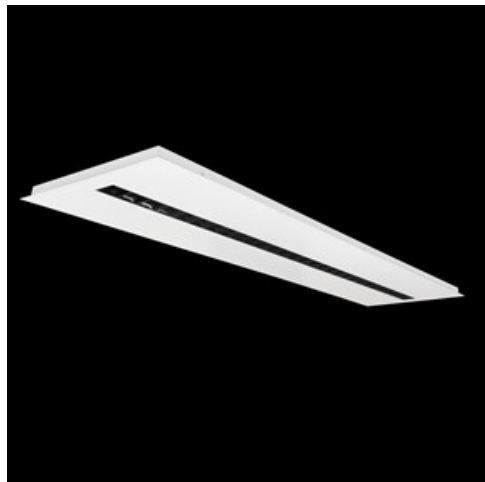

Product: DOMINO LOW UGR LED 4200 RASTER DAISY-BLACK-WIDE EDD 34 830 / 1196X296

Index: 19.4100.3213.34

Description

LED luminaire dedicated to be mounted on suspended modular ceilings, cardboard suspended ceilings (using mounting clips or adaptive frame), directly on the ceiling (using ceiling sheet) or using ceiling sheet and suspensions. Equipped with highly efficient LED light sources. The Domino LOW UGR LED uses an anti-glare louvre which reduces glare and directs light precisely. Housing made of steel sheet. Standard colour of the luminaire is white. Significant diversity of the value of luminous flux. Colour rendering index CRI: 80.

Product information

Category	Recessed luminaires
Family	DOMINO LOW UGR LED
Name	DOMINO LOW UGR LED 4200 RASTER DAISY-BLACK-WIDE EDD 34 830 / 1196X296
Index	19.4100.3213.34

Light and electrical data

Light source	LED
Luminous flux LED [lm]	4128
LED power [W]	22,6
Luminaire luminous flux [lm]	3425
Power of luminaire [W]	25,3
Luminaire's light efficiency [lm/W]	135,4
Color of the light [K]	3000
CRI	>80
SDCM (LED sources)	3
Beam angle [°]	(C0-C180) / (C90-C270) - 72,6° / 74,4°
Protection against electric shock	II
Protection degree	IP20
Voltage	220..240 V, 50..60 Hz
Lifetime of LED sources [h]	100000 (1) / 147000 (2)
Lx/By	L80/B10 (1) / L70/B10 (2)
Operating temperature range [°C]	5 ÷ 30
Driver	DIM DALI (EDD)
Power factor cos φ	>0,95
Circuit load capacity	50 (B10), 80 (B16), 61 (C10), 98 (C16)

Mechanical data

Assembly	mounted in module ceilings as well as plasterboard ceilings, directly mounted to ceiling construction and surface mounted on slings using accessories
Material	steel sheet
Color	RAL 9016 (white)
Diffuser	RASTER (anti-glare louvre)
Impact resistant	IK04
Dimensions [mm]	1196 x 296 x 23
Mounting hole [mm]	1210 x 310