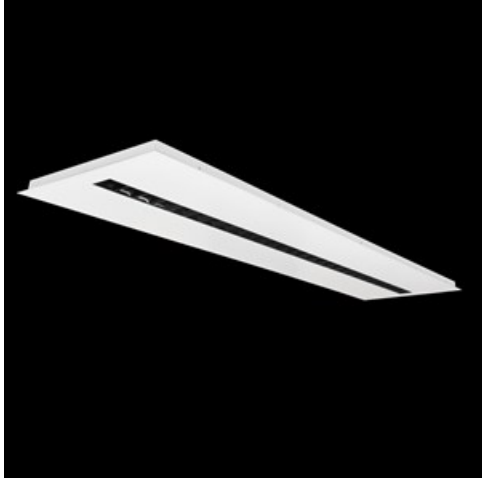

Product: DOMINO LOW UGR LED 4200 RASTER DAISY-BLACK-WIDE EDD 34 830 / 1196X296MM

Index: 19.4100.3213.34

Description

LED luminaire dedicated to be mounted on suspended modular ceilings, cardboard suspended ceilings (using mounting clips or adaptive frame), directly on the ceiling (using ceiling sheet) or using ceiling sheet and suspensions. Equipped with highly efficient LED light sources. The Domino LOW UGR LED uses an anti-glare louvre which reduces glare and directs light precisely. Housing made of steel sheet. Standard colour of the luminaire is white. Significant diversity of the value of luminous flux. Colour rendering index CRI: 80.

Product information

Category	Recessed luminaires
Family	DOMINO LOW UGR LED
Name	DOMINO LOW UGR LED 4200 RASTER DAISY-BLACK-WIDE EDD 34 830 / 1196X296MM
Index	19.4100.3213.34

Light and electrical data

Light source	LED
Luminous flux LED [lm]	4128
LED power [W]	22,6
Luminaire luminous flux [lm]	3425
Power of luminaire [W]	25,3
Luminaire's light efficiency [lm/W]	135,4
Color of the light [K]	3000
CRI	>80
SDCM (LED sources)	3
Beam angle [°]	(C0-C180) / (C90-C270) - 72,6° / 74,4°
Protection against electric shock	II
Protection degree	IP20
Voltage	220..240 V, 50..60 Hz
Lifetime of LED sources [h]	100000 (1) / 147000 (2)
Lx/By	L80/B10 (1) / L70/B10 (2)
Operating temperature range [°C]	5 ÷ 30
Driver	DIM DALI (EDD)
Power factor cos φ	>0,95
Circuit load capacity	50 (B10), 80 (B16), 61 (C10), 98 (C16)

Mechanical data

Assembly	mounted in module ceilings as well as plasterboard ceilings, directly mounted to ceiling construction and surface mounted on slings using accessories
Material	steel sheet
Color	RAL 9016 (white)
Diffuser	RASTER (anti-glare louvre)
Impact resistant	IK04
Dimensions [mm]	1196 x 296 x 23
Mounting hole [mm]	1210 x 310