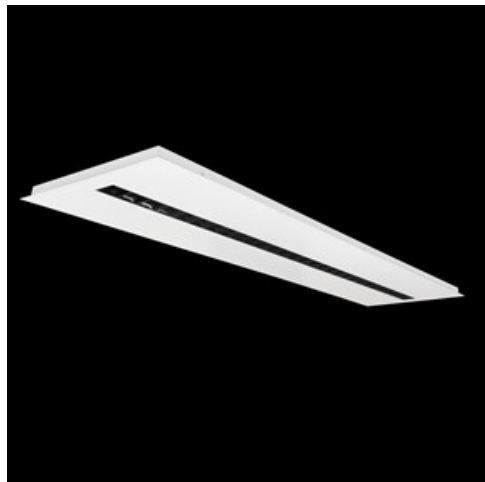

**Product:** DOMINO LOW UGR LED 4200 RASTER DAISY-BLACK-WIDE EDD 34 830 / 1196X296

**Index:** 19.4100.3213.34

## Description

LED luminaire dedicated to be mounted on suspended modular ceilings, cardboard suspended ceilings (using mounting clips or adaptive frame), directly on the ceiling (using ceiling sheet) or using ceiling sheet and suspensions. Equipped with highly efficient LED light sources. The Domino LOW UGR LED uses an anti-glare louvre which reduces glare and directs light precisely. Housing made of steel sheet. Standard colour of the luminaire is white. Significant diversity of the value of luminous flux. Colour rendering index CRI: 80.

## Product information

Category	Recessed luminaires
Family	DOMINO LOW UGR LED
Name	DOMINO LOW UGR LED 4200 RASTER DAISY-BLACK-WIDE EDD 34 830 / 1196X296
Index	19.4100.3213.34

## Mechanical data

Assembly	mounted in module ceilings as well as plasterboard ceilings, directly mounted to ceiling construction and surface mounted on slings using accessories
Material	steel sheet
Color	RAL 9016 (white)
Diffuser	RASTER (anti-glare louvre)
Impact resistant	IK04
Dimensions [mm]	1196 x 296 x 23
Mounting hole [mm]	1210 x 310