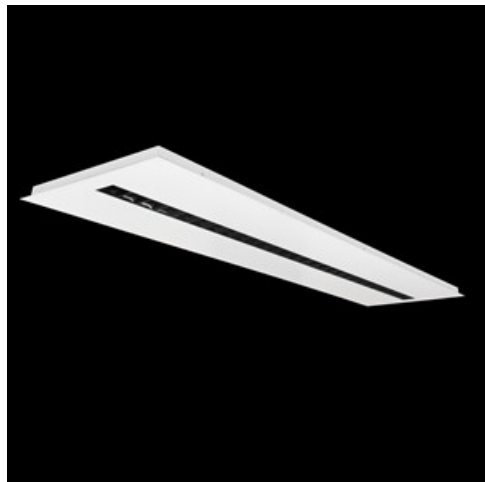

**Product:** DOMINO LOW UGR LED 4200 RASTER DAISY-BLACK-WIDE EDD 34 830 / 1196X296MM

**Index:** 19.4100.3213.34

## Description

LED luminaire dedicated to be mounted on suspended modular ceilings, cardboard suspended ceilings (using mounting clips or adaptive frame), directly on the ceiling (using ceiling sheet) or using ceiling sheet and suspensions. Equipped with highly efficient LED light sources. The Domino LOW UGR LED uses an anti-glare louvre which reduces glare and directs light precisely. Housing made of steel sheet. Standard colour of the luminaire is white. Significant diversity of the value of luminous flux. Colour rendering index CRI: 80.

## Product information

Category	<b>Recessed luminaires</b>
Family	<b>DOMINO LOW UGR LED</b>
Name	<b>DOMINO LOW UGR LED 4200 RASTER DAISY-BLACK-WIDE EDD 34 830 / 1196X296MM</b>
Index	<b>19.4100.3213.34</b>
EAN	<b>5902107287436</b>

**Mechanical data**

Assembly	mounted in module ceilings as well as plasterboard ceilings, directly mounted to ceiling construction and surface mounted on slings using accessories
Material	steel sheet
Color	RAL 9016 (white)
Diffuser	RASTER (anti-glare louver)
Impact resistant	IK04
Dimensions [mm]	1196 x 296 x 23
Mounting hole [mm]	1210 x 310