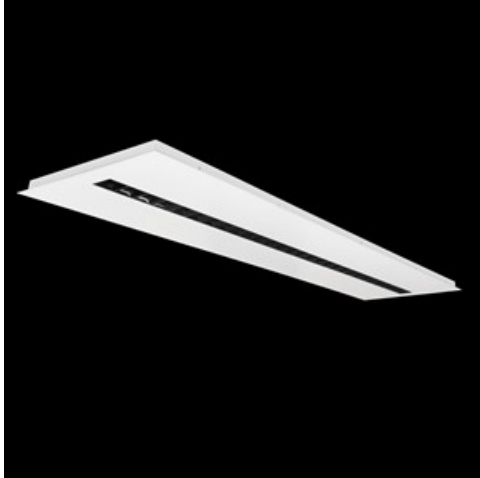

Product: DOMINO LOW UGR LED 4200 RASTER DAISY-BLACK-WIDE EDD 34 830 / 1196X296

Index: 19.4100.3213.34

Description

LED luminaire dedicated to be mounted on suspended modular ceilings, cardboard suspended ceilings (using mounting clips or adaptive frame), directly on the ceiling (using ceiling sheet) or using ceiling sheet and suspensions. Equipped with highly efficient LED light sources. The Domino LOW UGR LED uses an anti-glare louvre which reduces glare and directs light precisely. Housing made of steel sheet. Standard colour of the luminaire is white. Significant diversity of the value of luminous flux. Colour rendering index CRI: 80.

Product information

Category	Recessed luminaires
Family	DOMINO LOW UGR LED
Name	DOMINO LOW UGR LED 4200 RASTER DAISY-BLACK-WIDE EDD 34 830 / 1196X296
Index	19.4100.3213.34

Light and electrical data

Light source	LED
Luminous flux LED [lm]	4128
LED power [W]	22,6
Luminaire luminous flux [lm]	3425
Power of luminaire [W]	25,3
Luminaire's light efficiency [lm/W]	135,4
Color of the light [K]	3000
CRI	>80
SDCM (LED sources)	3
Beam angle [°]	(C0-C180) / (C90-C270) - 72,6° / 74,4°
Protection against electric shock	II
Protection degree	IP20
Voltage	220..240 V, 50..60 Hz
Lifetime of LED sources [h]	100000 (1) / 147000 (2)
Lx/By	L80/B10 (1) / L70/B10 (2)
Operating temperature range [°C]	5 ÷ 30
Driver	DIM DALI (EDD)
Power factor cos φ	>0,95
Circuit load capacity	50 (B10), 80 (B16), 61 (C10), 98 (C16)

Mechanical data

Assembly	mounted in module ceilings as well as plasterboard ceilings, directly mounted to ceiling construction and surface mounted on slings using accessories
Material	steel sheet
Color	RAL 9016 (white)
Diffuser	RASTER (anti-glare louvre)
Impact resistant	IK04
Dimensions [mm]	1196 x 296 x 23
Mounting hole [mm]	1210 x 310