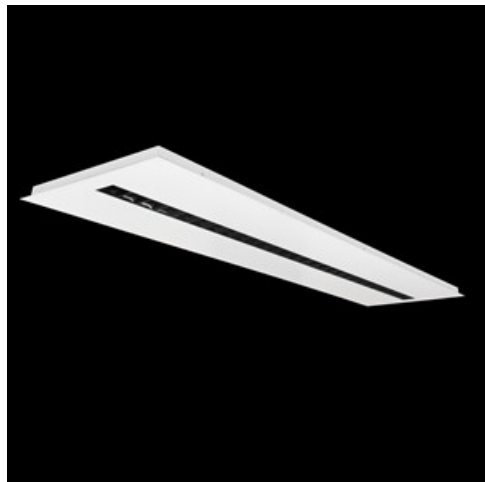

**Product:** DOMINO LOW UGR LED 4200 RASTER DAISY-BLACK-WIDE E 34 830 / 1196X296MM

**Index:** 19.4100.3211.34

## Description

LED luminaire dedicated to be mounted on suspended modular ceilings, cardboard suspended ceilings (using mounting clips or adaptive frame), directly on the ceiling (using ceiling sheet) or using ceiling sheet and suspensions. Equipped with highly efficient LED light sources. The Domino LOW UGR LED uses an anti-glare louvre which reduces glare and directs light precisely. Housing made of steel sheet. Standard colour of the luminaire is white. Significant diversity of the value of luminous flux. Colour rendering index CRI: 80.

## Product information

Category	<b>Recessed luminaires</b>
Family	<b>DOMINO LOW UGR LED</b>
Name	<b>DOMINO LOW UGR LED 4200 RASTER DAISY-BLACK-WIDE E 34 830 / 1196X296MM</b>
Index	<b>19.4100.3211.34</b>
EAN	<b>5902107287412</b>

**Mechanical data**

Assembly	mounted in module ceilings as well as plasterboard ceilings, directly mounted to ceiling construction and surface mounted on slings using accessories
Material	steel sheet
Color	RAL 9016 (white)
Diffuser	RASTER (anti-glare louver)
Impact resistant	IK04
Dimensions [mm]	1196 x 296 x 23
Mounting hole [mm]	1210 x 310