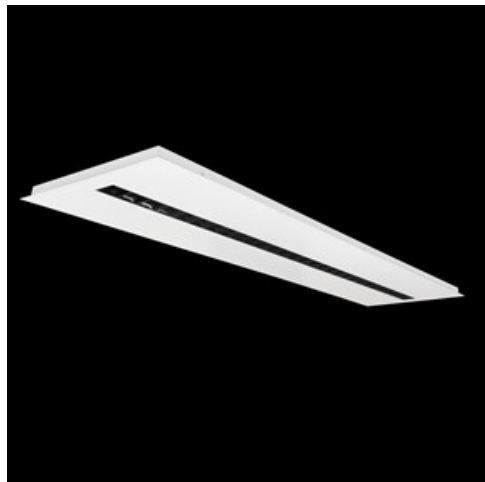

**Product:** DOMINO LOW UGR LED 4200 RASTER DAISY-BLACK-WIDE E 34 830 / 1196X296MM

**Index:** 19.4100.3211.34

## Description

LED luminaire dedicated to be mounted on suspended modular ceilings, cardboard suspended ceilings (using mounting clips or adaptive frame), directly on the ceiling (using ceiling sheet) or using ceiling sheet and suspensions. Equipped with highly efficient LED light sources. The Domino LOW UGR LED uses an anti-glare louvre which reduces glare and directs light precisely. Housing made of steel sheet. Standard colour of the luminaire is white. Significant diversity of the value of luminous flux. Colour rendering index CRI: 80.

## Product information

Category	Recessed luminaires
Family	DOMINO LOW UGR LED
Name	DOMINO LOW UGR LED 4200 RASTER DAISY-BLACK-WIDE E 34 830 / 1196X296MM
Index	19.4100.3211.34

## Mechanical data

Assembly	mounted in module ceilings as well as plasterboard ceilings, directly mounted to ceiling construction and surface mounted on slings using accessories
Material	steel sheet
Color	RAL 9016 (white)
Diffuser	RASTER (anti-glare louvre)
Impact resistant	IK04
Dimensions [mm]	1196 x 296 x 23
Mounting hole [mm]	1210 x 310