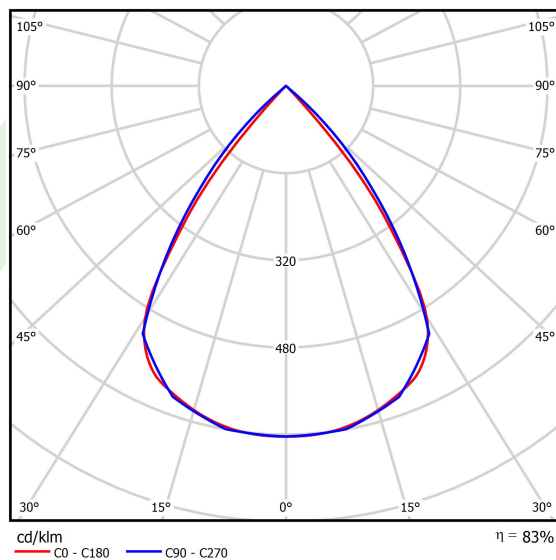

## Light and electrical data

Light source	LED
Luminous flux LED [lm]	4128
LED power [W]	22,6
Luminaire luminous flux [lm]	3425
Power of luminaire [W]	25,3
Luminaire's light efficiency [lm/W]	135,4
Color of the light [K]	3000
CRI	>80
SDCM (LED sources)	3
Beam angle [°]	(C0-C180) / (C90-C270) - 72,6° / 74,4°
Protection against electric shock	II
Protection degree	IP20
Voltage	220..240 V, 50..60 Hz
Lifetime of LED sources [h]	100000 (1) / 147000 (2)
Lx/By	L80/B10 (1) / L70/B10 (2)
Operating temperature range [°C]	5 ÷ 30
Driver	standard on/off (E)
Power factor cos φ	>0,95
Circuit load capacity	31 (B10), 49 (B16), 51 (C10), 82 (C16)

## A graph of light