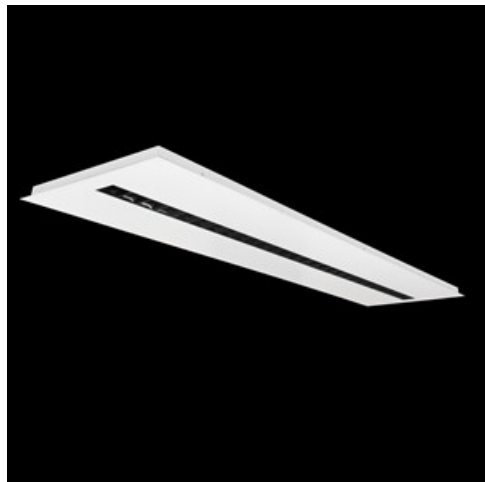

**Product:** DOMINO LOW UGR LED 4200 RASTER DAISY-BLACK-WIDE E 34 830 / 1196X296MM

**Index:** 19.4100.3211.34

## Description

LED luminaire dedicated to be mounted on suspended modular ceilings, cardboard suspended ceilings (using mounting clips or adaptive frame), directly on the ceiling (using ceiling sheet) or using ceiling sheet and suspensions. Equipped with highly efficient LED light sources. The Domino LOW UGR LED uses an anti-glare louvre which reduces glare and directs light precisely. Housing made of steel sheet. Standard colour of the luminaire is white. Significant diversity of the value of luminous flux. Colour rendering index CRI: 80.

## Product information

Category	Recessed luminaires
Family	DOMINO LOW UGR LED
Name	DOMINO LOW UGR LED 4200 RASTER DAISY-BLACK-WIDE E 34 830 / 1196X296MM
Index	19.4100.3211.34
EAN	5902107287412

## Mechanical data

Assembly	mounted in module ceilings as well as plasterboard ceilings, directly mounted to ceiling construction and surface mounted on slings using accessories
Material	steel sheet
Color	RAL 9016 (white)
Diffuser	RASTER (anti-glare louver)
Impact resistant	IK04
Dimensions [mm]	1196 x 296 x 23
Mounting hole [mm]	1210 x 310