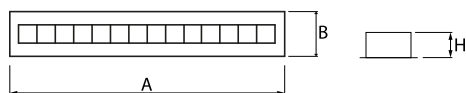

Product: DOMINO LOW UGR LED 2100 RASTER DAISY-BLACK-WIDE E 34 840 / 596X75MM

Index: 19.4100.2121.34

Description

LED luminaire dedicated to be mounted on suspended modular ceilings or cardboard suspended ceilings (using mounting clips or adaptive frame). Equipped with highly efficient LED light sources. The Domino LOW UGR LED uses an anti-glare louvre which reduces glare and directs light precisely. Housing made of steel sheet. Standard colour of the luminaire is white. Significant diversity of the value of luminous flux. Colour rendering index CRI: 80.

Light source	LED
Luminous flux LED [lm]	2236,7
LED power [W]	11,3
Luminaire luminous flux [lm]	1856
Power of luminaire [W]	12,7
Luminaire's light efficiency [lm/W]	146,1
Color of the light [K]	4000
CRI	>80
SDCM (LED sources)	3
Beam angle [°]	(C0-C180) / (C90-C270) - 72,6° / 74,4°
Protection against electric shock	II
Protection degree	IP20
Voltage	220..240 V, 50..60 Hz
Lifetime of LED sources [h]	100000 (1) / 147000 (2)
Lx/By	L80/B10 (1) / L70/B10 (2)
Operating temperature range [°C]	5 ÷ 30
Driver	standard on/off (E)
Power factor cos φ	>0,95
Circuit load capacity	40 (B10), 60 (B16), 64 (C10), 102 (C16)

Mechanical data

Assembly	mounted in module ceilings, as well as plasterboard ceilings
Material	steel sheet
Color	RAL 9016 (white)
Diffuser	RASTER (anti-glare louver)
Impact resistant	IK04
Weight [kg]	1
Dimensions [mm]	596 x 75 x 50
Mounting hole [mm]	575 x 65