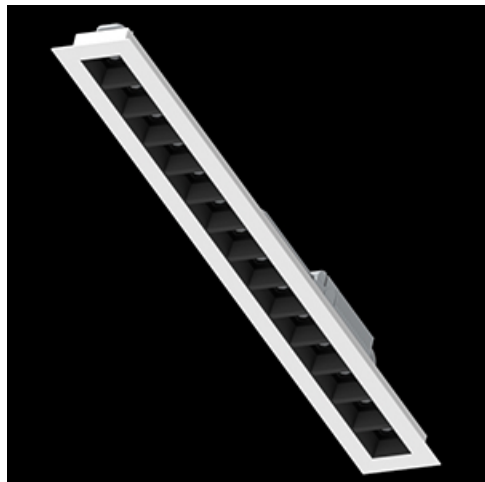

Product: DOMINO LOW UGR LED 2100 RASTER DAISY-BLACK-WIDE E 34 840 / 596X75

Index: 19.4100.2121.34

Description

LED luminaire dedicated to be mounted on suspended modular ceilings or cardboard suspended ceilings (using mounting clips or adaptive frame). Equipped with highly efficient LED light sources. The Domino LOW UGR LED uses an anti-glare louvre which reduces glare and directs light precisely. Housing made of steel sheet. Standard colour of the luminaire is white. Significant diversity of the value of luminous flux. Colour rendering index CRI: 80.

Product information

Category	Recessed luminaires
Family	DOMINO LOW UGR LED
Name	DOMINO LOW UGR LED 2100 RASTER DAISY-BLACK-WIDE E 34 840 / 596X75
Index	19.4100.2121.34

Light and electrical data

Light source	LED
Luminous flux LED [lm]	2236,7
LED power [W]	11,3
Luminaire luminous flux [lm]	1856
Power of luminaire [W]	12,7
Luminaire's light efficiency [lm/W]	146,1
Color of the light [K]	4000
CRI	>80
SDCM (LED sources)	3
Beam angle [°]	(C0-C180) / (C90-C270) - 72,6° / 74,4°
Protection against electric shock	II
Protection degree	IP20
Voltage	220..240 V, 50..60 Hz
Lifetime of LED sources [h]	100000 (1) / 147000 (2)
Lx/By	L80/B10 (1) / L70/B10 (2)
Operating temperature range [°C]	5 ÷ 30
Driver	standard on/off (E)
Power factor cos φ	>0,95
Circuit load capacity	40 (B10), 60 (B16), 64 (C10), 102 (C16)

Mechanical data

Assembly	mounted in module ceilings, as well as plasterboard ceilings
Material	steel sheet
Color	RAL 9016 (white)
Diffuser	RASTER (anti-glare louvre)
Impact resistant	IK04
Weight [kg]	1
Dimensions [mm]	596 x 75 x 50
Mounting hole [mm]	575 x 65