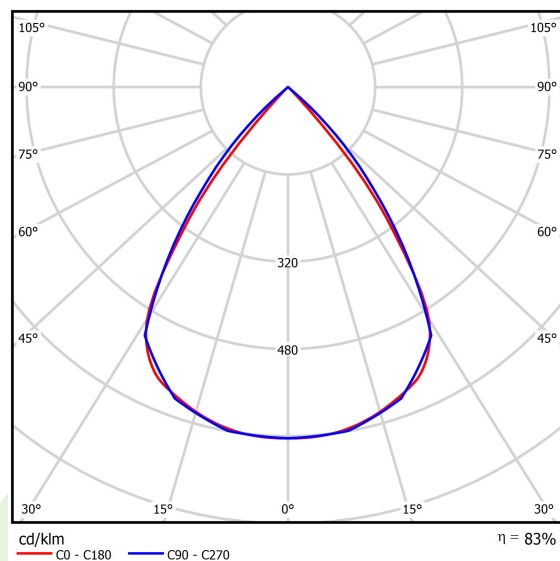

## Light and electrical data

Light source	<b>LED</b>
Luminous flux LED [lm]	<b>2236,7</b>
LED power [W]	<b>11,3</b>
Luminaire luminous flux [lm]	<b>1856</b>
Power of luminaire [W]	<b>12,7</b>
Luminaire's light efficiency [lm/W]	<b>146,1</b>
Color of the light [K]	<b>4000</b>
CRI	<b>&gt;80</b>
SDCM (LED sources)	<b>3</b>
Beam angle [°]	<b>(C0-C180) / (C90-C270) - 72,6° / 74,4°</b>
Protection against electric shock	<b>II</b>
Protection degree	<b>IP20</b>
Voltage	<b>220..240 V, 50..60 Hz</b>
Lifetime of LED sources [h]	<b>100000 (1) / 147000 (2)</b>
Lx/By	<b>L80/B10 (1) / L70/B10 (2)</b>
Operating temperature range [°C]	<b>5 ÷ 30</b>
Driver	<b>standard on/off (E)</b>
Power factor cos φ	<b>&gt;0,95</b>
Circuit load capacity	<b>40 (B10), 60 (B16), 64 (C10), 102 (C16)</b>

## A graph of light