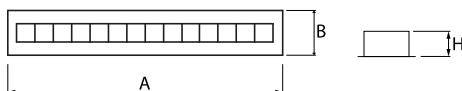

Mechanical data

Assembly	mounted in module ceilings, as well as plasterboard ceilings
Material	steel sheet
Color	RAL 9016 (white)
Diffuser	RASTER (anti-glare louvre)
Impact resistant	IK04
Weight [kg]	1
Dimensions [mm]	596 x 75 x 50
Mounting hole [mm]	575 x 65