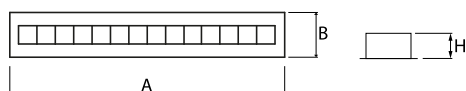

Product: DOMINO LOW UGR LED 2100 RASTER DAISY-BLACK-WIDE E 34 840 / 596X75

Index: 19.4100.2121.34

Description

LED luminaire dedicated to be mounted on suspended modular ceilings or cardboard suspended ceilings (using mounting clips or adaptive frame). Equipped with highly efficient LED light sources. The Domino LOW UGR LED uses an anti-glare louvre which reduces glare and directs light precisely. Housing made of steel sheet. Standard colour of the luminaire is white. Significant diversity of the value of luminous flux. Colour rendering index CRI: 80.

Product information

Category	Recessed luminaires
Family	DOMINO LOW UGR LED
Name	DOMINO LOW UGR LED 2100 RASTER DAISY-BLACK-WIDE E 34 840 / 596X75
Index	19.4100.2121.34

Light and electrical data

Light source	LED
Luminous flux LED [lm]	2236,7
LED power [W]	11,3
Luminaire luminous flux [lm]	1856
Power of luminaire [W]	12,7
Luminaire's light efficiency [lm/W]	146,1
Color of the light [K]	4000
CRI	>80
SDCM (LED sources)	3
Beam angle [°]	(C0-C180) / (C90-C270) - 72,6° / 74,4°
Protection against electric shock	II
Protection degree	IP20
Voltage	220..240 V, 50..60 Hz
Lifetime of LED sources [h]	100000 (1) / 147000 (2)
Lx/By	L80/B10 (1) / L70/B10 (2)
Operating temperature range [°C]	5 ÷ 30
Driver	standard on/off (E)
Power factor cos φ	>0,95
Circuit load capacity	40 (B10), 60 (B16), 64 (C10), 102 (C16)

Mechanical data

Assembly	mounted in module ceilings, as well as plasterboard ceilings
Material	steel sheet
Color	RAL 9016 (white)
Diffuser	RASTER (anti-glare louvre)
Impact resistant	IK04
Weight [kg]	1
Dimensions [mm]	596 x 75 x 50
Mounting hole [mm]	575 x 65