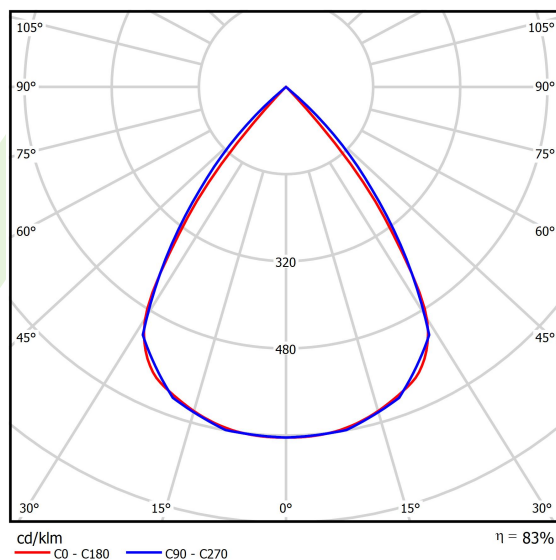

Mechanical data

Assembly	mounted in module ceilings, as well as plasterboard ceilings
Material	steel sheet
Color	RAL 9016 (white)
Diffuser	RASTER (anti-glare louver)
Impact resistant	IK04
Weight [kg]	1
Dimensions [mm]	596 x 75 x 50
Mounting hole [mm]	575 x 65

A graph of light

Accessories

Index 19.3200.0001.00

Name DOMINO LOW UGR LED
2100/4200/6300 UCHWYTY G/K
KPL. / 596X596 / 596X296 /
1196X75 / 596X75