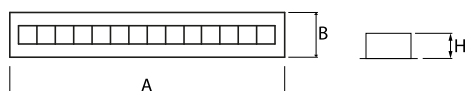

Product: DOMINO LOW UGR LED 2100 RASTER DAISY-BLACK-WIDE EDD 34 830 / 596X75MM

Index: 19.4100.2113.34

Description

LED luminaire dedicated to be mounted on suspended modular ceilings or cardboard suspended ceilings (using mounting clips or adaptive frame). Equipped with highly efficient LED light sources. The Domino LOW UGR LED uses an anti-glare louvre which reduces glare and directs light precisely. Housing made of steel sheet. Standard colour of the luminaire is white. Significant diversity of the value of luminous flux. Colour rendering index CRI: 80.

Product information

Category	Recessed luminaires
Family	DOMINO LOW UGR LED
Name	DOMINO LOW UGR LED 2100 RASTER DAISY-BLACK-WIDE EDD 34 830 / 596X75MM
Index	19.4100.2113.34

Light and electrical data

Light source	LED
Luminous flux LED [lm]	2064,3
LED power [W]	11,3
Luminaire luminous flux [lm]	1713
Power of luminaire [W]	12,7
Luminaire's light efficiency [lm/W]	134,9
Color of the light [K]	3000
CRI	>80
SDCM (LED sources)	3
Beam angle [°]	(C0-C180) / (C90-C270) - 72,6° / 74,4°
Protection against electric shock	II
Protection degree	IP20
Voltage	220..240 V, 50..60 Hz
Lifetime of LED sources [h]	100000 (1) / 147000 (2)
Lx/By	L80/B10 (1) / L70/B10 (2)
Operating temperature range [°C]	5 ÷ 30
Driver	DIM DALI (EDD)
Power factor cos φ	>0,95
Circuit load capacity	80 (B10), 130 (B16), 100 (C10), 160 (C16)

Mechanical data

Assembly	mounted in module ceilings, as well as plasterboard ceilings
Material	steel sheet
Color	RAL 9016 (white)
Diffuser	RASTER (anti-glare louvre)
Impact resistant	IK04
Dimensions [mm]	596 x 75 x 50
Mounting hole [mm]	575 x 65