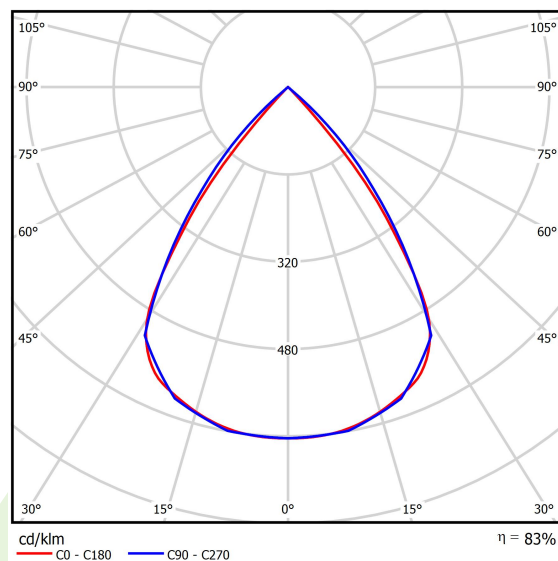

A graph of light

Accessories

Index 19.3200.0001.00

Name DOMINO LOW UGR LED
2100/4200/6300 UCHWYTY G/K
KPL. / 596X596 / 596X296 /
1196X75 / 596X75