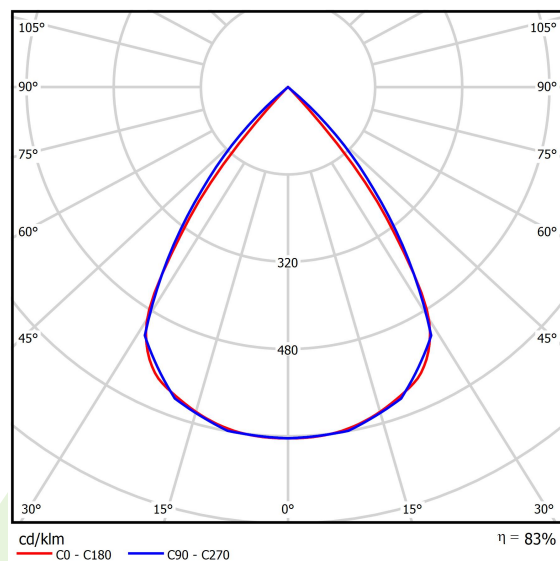

A graph of light

Accessories

Index 19.3200.0001.00

Name DOMINO LOW UGR LED
2100/4200/6300 UCHWYTY G/K
KPL. / 596X596 / 596X296 /
1196X75 / 596X75