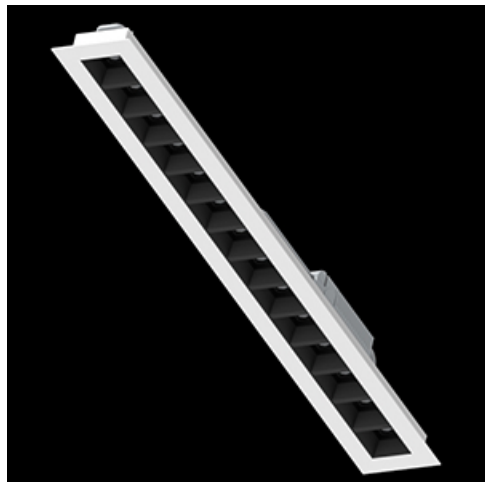

Product: DOMINO LOW UGR LED 2100 RASTER DAISY-BLACK-WIDE EDD 34 830 / 596X75

Index: 19.4100.2113.34

Description

LED luminaire dedicated to be mounted on suspended modular ceilings or cardboard suspended ceilings (using mounting clips or adaptive frame). Equipped with highly efficient LED light sources. The Domino LOW UGR LED uses an anti-glare louvre which reduces glare and directs light precisely. Housing made of steel sheet. Standard colour of the luminaire is white. Significant diversity of the value of luminous flux. Colour rendering index CRI: 80.

Product information

Category	Recessed luminaires
Family	DOMINO LOW UGR LED
Name	DOMINO LOW UGR LED 2100 RASTER DAISY-BLACK-WIDE EDD 34 830 / 596X75
Index	19.4100.2113.34

Light and electrical data

Light source	LED
Luminous flux LED [lm]	2064,3
LED power [W]	11,3
Luminaire luminous flux [lm]	1713
Power of luminaire [W]	12,7
Luminaire's light efficiency [lm/W]	134,9
Color of the light [K]	3000
CRI	>80
SDCM (LED sources)	3
Beam angle [°]	(C0-C180) / (C90-C270) - 72,6° / 74,4°
Protection against electric shock	II
Protection degree	IP20
Voltage	220..240 V, 50..60 Hz
Lifetime of LED sources [h]	100000 (1) / 147000 (2)
Lx/By	L80/B10 (1) / L70/B10 (2)
Operating temperature range [°C]	5 ÷ 30
Driver	DIM DALI (EDD)
Power factor cos φ	>0,95
Circuit load capacity	80 (B10), 130 (B16), 100 (C10), 160 (C16)

Mechanical data

Assembly	mounted in module ceilings, as well as plasterboard ceilings
Material	steel sheet
Color	RAL 9016 (white)
Diffuser	RASTER (anti-glare louvre)
Impact resistant	IK04
Dimensions [mm]	596 x 75 x 50
Mounting hole [mm]	575 x 65