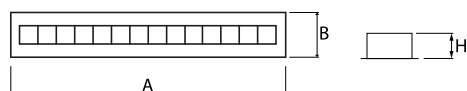

Product: DOMINO LOW UGR LED 2100 RASTER DAISY-BLACK-WIDE EDD 34 830 / 596X75

Index: 19.4100.2113.34

Description

LED luminaire dedicated to be mounted on suspended modular ceilings or cardboard suspended ceilings (using mounting clips or adaptive frame). Equipped with highly efficient LED light sources. The Domino LOW UGR LED uses an anti-glare louvre which reduces glare and directs light precisely. Housing made of steel sheet. Standard colour of the luminaire is white. Significant diversity of the value of luminous flux. Colour rendering index CRI: 80.

Product information

Category	Recessed luminaires
Family	DOMINO LOW UGR LED
Name	DOMINO LOW UGR LED 2100 RASTER DAISY-BLACK-WIDE EDD 34 830 / 596X75
Index	19.4100.2113.34

Light and electrical data

Light source	LED
Luminous flux LED [lm]	2064,3
LED power [W]	11,3
Luminaire luminous flux [lm]	1713
Power of luminaire [W]	12,7
Luminaire's light efficiency [lm/W]	134,9
Color of the light [K]	3000
CRI	>80
SDCM (LED sources)	3
Beam angle [°]	(C0-C180) / (C90-C270) - 72,6° / 74,4°
Protection against electric shock	II
Protection degree	IP20
Voltage	220..240 V, 50..60 Hz
Lifetime of LED sources [h]	100000 (1) / 147000 (2)
Lx/By	L80/B10 (1) / L70/B10 (2)
Operating temperature range [°C]	5 ÷ 30
Driver	DIM DALI (EDD)
Power factor cos φ	>0,95
Circuit load capacity	80 (B10), 130 (B16), 100 (C10), 160 (C16)

Mechanical data

Assembly	mounted in module ceilings, as well as plasterboard ceilings
Material	steel sheet
Color	RAL 9016 (white)
Diffuser	RASTER (anti-glare louvre)
Impact resistant	IK04
Dimensions [mm]	596 x 75 x 50
Mounting hole [mm]	575 x 65