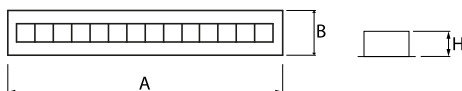

Product: DOMINO LOW UGR LED 2100 RASTER DAISY-BLACK-WIDE EDD 34 830 / 596X75

Index: 19.4100.2113.34

Description

LED luminaire dedicated to be mounted on suspended modular ceilings or cardboard suspended ceilings (using mounting clips or adaptive frame). Equipped with highly efficient LED light sources. The Domino LOW UGR LED uses an anti-glare louvre which reduces glare and directs light precisely. Housing made of steel sheet. Standard colour of the luminaire is white. Significant diversity of the value of luminous flux. Colour rendering index CRI: 80.

Product information

Category	Recessed luminaires
Family	DOMINO LOW UGR LED
Name	DOMINO LOW UGR LED 2100 RASTER DAISY-BLACK-WIDE EDD 34 830 / 596X75
Index	19.4100.2113.34

Light and electrical data

Light source	LED
Luminous flux LED [lm]	2064,3
LED power [W]	11,3
Luminaire luminous flux [lm]	1713
Power of luminaire [W]	12,7
Luminaire's light efficiency [lm/W]	134,9
Color of the light [K]	3000
CRI	>80
SDCM (LED sources)	3
Beam angle [°]	(C0-C180) / (C90-C270) - 72,6° / 74,4°
Protection against electric shock	II
Protection degree	IP20
Voltage	220..240 V, 50..60 Hz
Lifetime of LED sources [h]	100000 (1) / 147000 (2)
Lx/By	L80/B10 (1) / L70/B10 (2)
Operating temperature range [°C]	5 ÷ 30
Driver	DIM DALI (EDD)
Power factor cos φ	>0,95
Circuit load capacity	80 (B10), 130 (B16), 100 (C10), 160 (C16)

Mechanical data

Assembly	mounted in module ceilings, as well as plasterboard ceilings
Material	steel sheet
Color	RAL 9016 (white)
Diffuser	RASTER (anti-glare louvre)
Impact resistant	IK04
Dimensions [mm]	596 x 75 x 50
Mounting hole [mm]	575 x 65