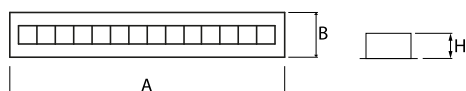

Product: DOMINO LOW UGR LED 2100 RASTER DAISY-BLACK-WIDE EDD 34 830 / 596X75

Index: 19.4100.2113.34

Description

LED luminaire dedicated to be mounted on suspended modular ceilings or cardboard suspended ceilings (using mounting clips or adaptive frame). Equipped with highly efficient LED light sources. The Domino LOW UGR LED uses an anti-glare louvre which reduces glare and directs light precisely. Housing made of steel sheet. Standard colour of the luminaire is white. Significant diversity of the value of luminous flux. Colour rendering index CRI: 80.

Product information

Category	Recessed luminaires
Family	DOMINO LOW UGR LED
Name	DOMINO LOW UGR LED 2100 RASTER DAISY-BLACK-WIDE EDD 34 830 / 596X75
Index	19.4100.2113.34

Light and electrical data

Light source	LED
Luminous flux LED [lm]	2064,3
LED power [W]	11,3
Luminaire luminous flux [lm]	1713
Power of luminaire [W]	12,7
Luminaire's light efficiency [lm/W]	134,9
Color of the light [K]	3000
CRI	>80
SDCM (LED sources)	3
Beam angle [°]	(C0-C180) / (C90-C270) - 72,6° / 74,4°
Protection against electric shock	II
Protection degree	IP20
Voltage	220..240 V, 50..60 Hz
Lifetime of LED sources [h]	100000 (1) / 147000 (2)
Lx/By	L80/B10 (1) / L70/B10 (2)
Operating temperature range [°C]	5 ÷ 30
Driver	DIM DALI (EDD)
Power factor cos φ	>0,95
Circuit load capacity	80 (B10), 130 (B16), 100 (C10), 160 (C16)

Mechanical data

Assembly	mounted in module ceilings, as well as plasterboard ceilings
Material	steel sheet
Color	RAL 9016 (white)
Diffuser	RASTER (anti-glare louvre)
Impact resistant	IK04
Dimensions [mm]	596 x 75 x 50
Mounting hole [mm]	575 x 65