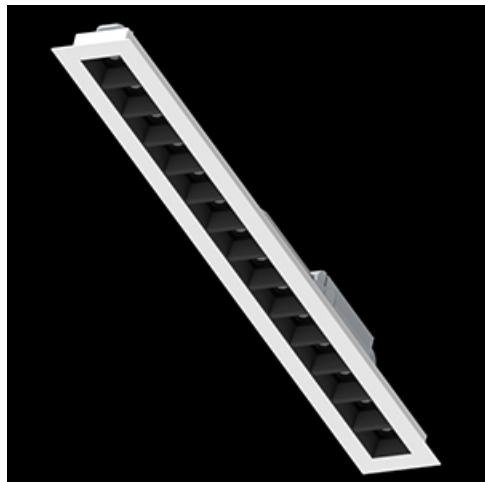

Product: DOMINO LOW UGR LED 2100 RASTER DAISY-BLACK-WIDE EDD 34 830 / 596X75MM

Index: 19.4100.2113.34

Description

LED luminaire dedicated to be mounted on suspended modular ceilings or cardboard suspended ceilings (using mounting clips or adaptive frame). Equipped with highly efficient LED light sources. The Domino LOW UGR LED uses an anti-glare louvre which reduces glare and directs light precisely. Housing made of steel sheet. Standard colour of the luminaire is white. Significant diversity of the value of luminous flux. Colour rendering index CRI: 80.

Product information

Category	Recessed luminaires
Family	DOMINO LOW UGR LED
Name	DOMINO LOW UGR LED 2100 RASTER DAISY-BLACK-WIDE EDD 34 830 / 596X75MM
Index	19.4100.2113.34

Light and electrical data

Light source	LED
Luminous flux LED [lm]	2064,3
LED power [W]	11,3
Luminaire luminous flux [lm]	1713
Power of luminaire [W]	12,7
Luminaire's light efficiency [lm/W]	134,9
Color of the light [K]	3000
CRI	>80
SDCM (LED sources)	3
Beam angle [°]	(C0-C180) / (C90-C270) - 72,6° / 74,4°
Protection against electric shock	II
Protection degree	IP20
Voltage	220..240 V, 50..60 Hz
Lifetime of LED sources [h]	100000 (1) / 147000 (2)
Lx/By	L80/B10 (1) / L70/B10 (2)
Operating temperature range [°C]	5 ÷ 30
Driver	DIM DALI (EDD)
Power factor cos φ	>0,95
Circuit load capacity	80 (B10), 130 (B16), 100 (C10), 160 (C16)

Mechanical data

Assembly	mounted in module ceilings, as well as plasterboard ceilings
Material	steel sheet
Color	RAL 9016 (white)
Diffuser	RASTER (anti-glare louvre)
Impact resistant	IK04
Dimensions [mm]	596 x 75 x 50
Mounting hole [mm]	575 x 65