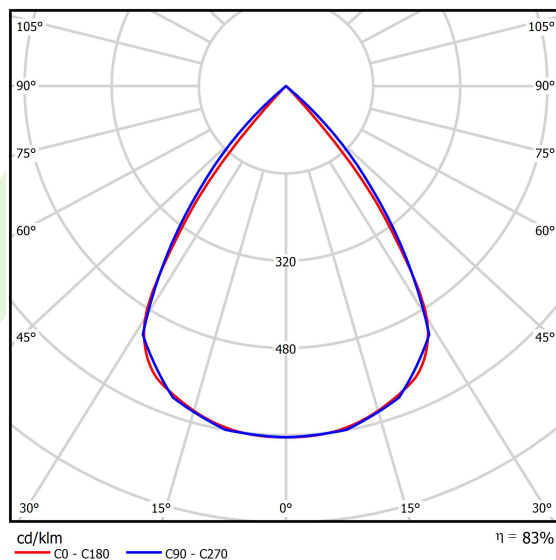

Mechanical data

Assembly	mounted in module ceilings, as well as plasterboard ceilings
Material	steel sheet
Color	RAL 9016 (white)
Diffuser	RASTER (anti-glare louver)
Impact resistant	IK04
Dimensions [mm]	596 x 75 x 50
Mounting hole [mm]	575 x 65

A graph of light

Accessories

Index 19.3200.0001.00

Name DOMINO LOW UGR LED
2100/4200/6300 UCHWYTY G/K
KPL. / 596X596 / 596X296 /
1196X75 / 596X75