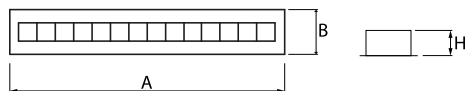

Mechanical data

Assembly	mounted in module ceilings, as well as plasterboard ceilings
Material	steel sheet
Color	RAL 9016 (white)
Diffuser	RASTER (anti-glare louver)
Impact resistant	IK04
Dimensions [mm]	596 x 75 x 50
Mounting hole [mm]	575 x 65

A graph of light