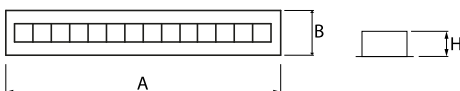

Product: DOMINO LOW UGR LED 2100 RASTER DAISY-BLACK-WIDE E 34 830 / 596X75

Index: 19.4100.2111.34

Description

LED luminaire dedicated to be mounted on suspended modular ceilings or cardboard suspended ceilings (using mounting clips or adaptive frame). Equipped with highly efficient LED light sources. The Domino LOW UGR LED uses an anti-glare louvre which reduces glare and directs light precisely. Housing made of steel sheet. Standard colour of the luminaire is white. Significant diversity of the value of luminous flux. Colour rendering index CRI: 80.

Product information

Category	Recessed luminaires
Family	DOMINO LOW UGR LED
Name	DOMINO LOW UGR LED 2100 RASTER DAISY-BLACK-WIDE E 34 830 / 596X75
Index	19.4100.2111.34

Light and electrical data

Light source	LED
Luminous flux LED [lm]	2064,3
LED power [W]	11,3
Luminaire luminous flux [lm]	1713
Power of luminaire [W]	12,7
Luminaire's light efficiency [lm/W]	134,9
Color of the light [K]	3000
CRI	>80
SDCM (LED sources)	3
Beam angle [°]	(C0-C180) / (C90-C270) - 72,6° / 74,4°
Protection against electric shock	II
Protection degree	IP20
Voltage	220..240 V, 50..60 Hz
Lifetime of LED sources [h]	100000 (1) / 147000 (2)
Lx/By	L80/B10 (1) / L70/B10 (2)
Operating temperature range [°C]	5 ÷ 30
Driver	standard on/off (E)
Power factor cos φ	>0,95
Circuit load capacity	40 (B10), 60 (B16), 64 (C10), 102 (C16)

Mechanical data

Assembly	mounted in module ceilings, as well as plasterboard ceilings
Material	steel sheet
Color	RAL 9016 (white)
Diffuser	RASTER (anti-glare louvre)
Impact resistant	IK04
Dimensions [mm]	596 x 75 x 50
Mounting hole [mm]	575 x 65