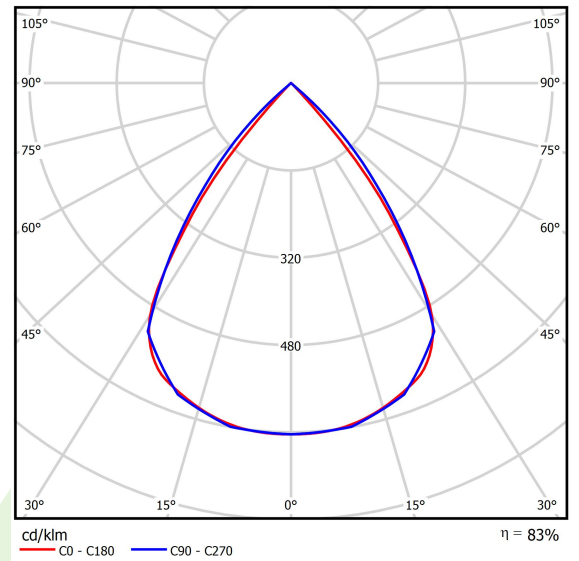

## Light and electrical data

Light source	LED
Luminous flux LED [lm]	4474
LED power [W]	22,6
Luminaire luminous flux [lm]	3713
Power of luminaire [W]	25,3
Luminaire's light efficiency [lm/W]	146,8
Color of the light [K]	4000
CRI	>80
SDCM (LED sources)	3
Beam angle [°]	(C0-C180) / (C90-C270) - 72,6° / 74,4°
Protection against electric shock	II
Protection degree	IP20
Voltage	220..240 V, 50..60 Hz
Lifetime of LED sources [h]	100000 (1) / 147000 (2)
Lx/By	L80/B10 (1) / L70/B10 (2)
Operating temperature range [°C]	5 ÷ 30
Driver	DIM DALI (EDD)
Power factor cos φ	>0,95
Circuit load capacity	50 (B10), 80 (B16), 61 (C10), 98 (C16)

## A graph of light