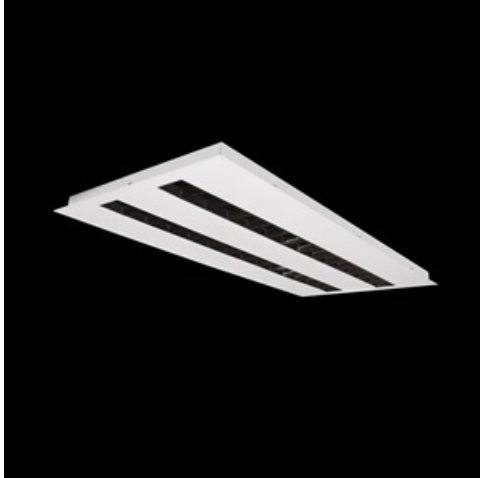

Product: DOMINO LOW UGR LED 4200 RASTER DAISY-BLACK-WIDE EDD 34 840 / 596X296

Index: 19.4100.1223.34

Description

LED luminaire dedicated to be mounted on suspended modular ceilings, cardboard suspended ceilings (using mounting clips or adaptive frame), directly on the ceiling (using ceiling sheet) or using ceiling sheet and suspensions. Equipped with highly efficient LED light sources. The Domino LOW UGR LED uses an anti-glare louvre which reduces glare and directs light precisely. Housing made of steel sheet. Standard colour of the luminaire is white. Significant diversity of the value of luminous flux. Colour rendering index CRI: 80.

Product information

Category	Recessed luminaires
Family	DOMINO LOW UGR LED
Name	DOMINO LOW UGR LED 4200 RASTER DAISY-BLACK-WIDE EDD 34 840 / 596X296
Index	19.4100.1223.34

Light and electrical data

Light source	LED
Luminous flux LED [lm]	4474
LED power [W]	22,6
Luminaire luminous flux [lm]	3713
Power of luminaire [W]	25,3
Luminaire's light efficiency [lm/W]	146,8
Color of the light [K]	4000
CRI	>80
SDCM (LED sources)	3
Beam angle [°]	(C0-C180) / (C90-C270) - 72,6° / 74,4°
Protection against electric shock	II
Protection degree	IP20
Voltage	220..240 V, 50..60 Hz
Lifetime of LED sources [h]	100000 (1) / 147000 (2)
Lx/By	L80/B10 (1) / L70/B10 (2)
Operating temperature range [°C]	5 ÷ 30
Driver	DIM DALI (EDD)
Power factor cos φ	>0,95
Circuit load capacity	50 (B10), 80 (B16), 61 (C10), 98 (C16)

Mechanical data

Assembly	mounted in module ceilings as well as plasterboard ceilings, directly mounted to ceiling construction and surface mounted on slings using accessories
Material	steel sheet
Color	RAL 9016 (white)
Diffuser	RASTER (anti-glare louvre)
Impact resistant	IK04
Dimensions [mm]	596 x 296 x 23
Mounting hole [mm]	585 x 285