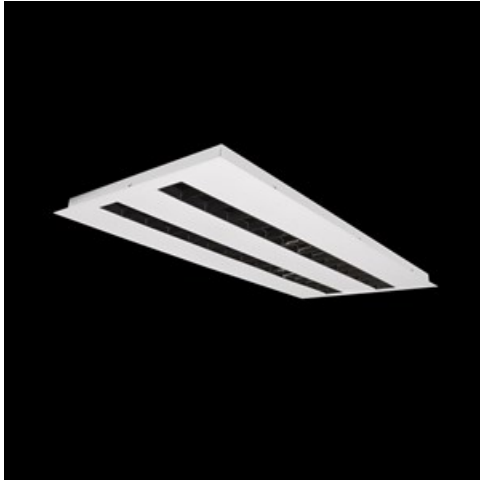

**Product:** DOMINO LOW UGR LED 4200 RASTER DAISY-BLACK-WIDE EDD 34 840 / 596X296MM

**Index:** 19.4100.1223.34

## Description

LED luminaire dedicated to be mounted on suspended modular ceilings, cardboard suspended ceilings (using mounting clips or adaptive frame), directly on the ceiling (using ceiling sheet) or using ceiling sheet and suspensions. Equipped with highly efficient LED light sources. The Domino LOW UGR LED uses an anti-glare louvre which reduces glare and directs light precisely. Housing made of steel sheet. Standard colour of the luminaire is white. Significant diversity of the value of luminous flux. Colour rendering index CRI: 80.

## Product information

Category	Recessed luminaires
Family	DOMINO LOW UGR LED
Name	DOMINO LOW UGR LED 4200 RASTER DAISY-BLACK-WIDE EDD 34 840 / 596X296MM
Index	19.4100.1223.34

## Mechanical data

Assembly	mounted in module ceilings as well as plasterboard ceilings, directly mounted to ceiling construction and surface mounted on slings using accessories
Material	steel sheet
Color	RAL 9016 (white)
Diffuser	RASTER (anti-glare louvre)
Impact resistant	IK04
Dimensions [mm]	596 x 296 x 23
Mounting hole [mm]	585 x 285