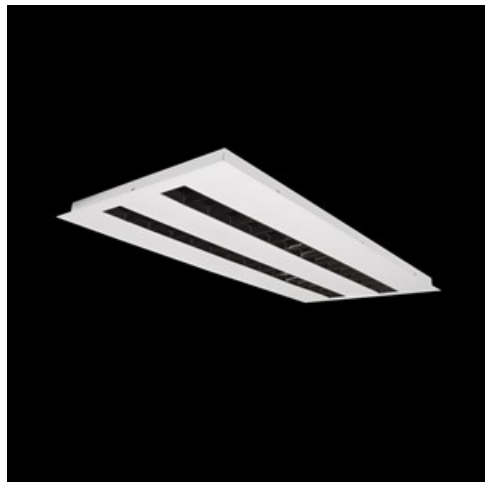

Product: DOMINO LOW UGR LED 4200 RASTER DAISY-BLACK-WIDE EDD 34 840 / 596X296MM

Index: 19.4100.1223.34

Description

LED luminaire dedicated to be mounted on suspended modular ceilings, cardboard suspended ceilings (using mounting clips or adaptive frame), directly on the ceiling (using ceiling sheet) or using ceiling sheet and suspensions. Equipped with highly efficient LED light sources. The Domino LOW UGR LED uses an anti-glare louvre which reduces glare and directs light precisely. Housing made of steel sheet. Standard colour of the luminaire is white. Significant diversity of the value of luminous flux. Colour rendering index CRI: 80.

Product information

Category	Recessed luminaires
Family	DOMINO LOW UGR LED
Name	DOMINO LOW UGR LED 4200 RASTER DAISY-BLACK-WIDE EDD 34 840 / 596X296MM
Index	19.4100.1223.34
EAN	5902107281915

Light and electrical data

Mechanical data

Assembly	mounted in module ceilings as well as plasterboard ceilings, directly mounted to ceiling construction and surface mounted on slings using accessories
Material	steel sheet
Color	RAL 9016 (white)
Diffuser	RASTER (anti-glare louver)
Impact resistant	IK04
Dimensions [mm]	596 x 296 x 23
Mounting hole [mm]	585 x 285