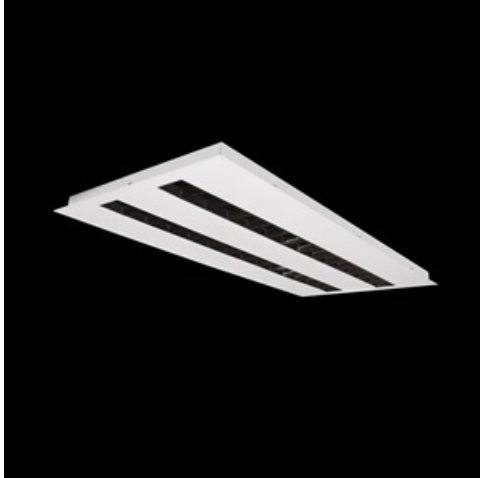

Product: DOMINO LOW UGR LED 4200 RASTER DAISY-BLACK-WIDE EDD 34 840 / 596X296MM

Index: 19.4100.1223.34

Description

LED luminaire dedicated to be mounted on suspended modular ceilings, cardboard suspended ceilings (using mounting clips or adaptive frame), directly on the ceiling (using ceiling sheet) or using ceiling sheet and suspensions. Equipped with highly efficient LED light sources. The Domino LOW UGR LED uses an anti-glare louvre which reduces glare and directs light precisely. Housing made of steel sheet. Standard colour of the luminaire is white. Significant diversity of the value of luminous flux. Colour rendering index CRI: 80.

Product information

Category	Recessed luminaires
Family	DOMINO LOW UGR LED
Name	DOMINO LOW UGR LED 4200 RASTER DAISY-BLACK-WIDE EDD 34 840 / 596X296MM
Index	19.4100.1223.34
EAN	5902107281915

Light and electrical data

Mechanical data

Assembly	mounted in module ceilings as well as plasterboard ceilings, directly mounted to ceiling construction and surface mounted on slings using accessories
Material	steel sheet
Color	RAL 9016 (white)
Diffuser	RASTER (anti-glare louvre)
Impact resistant	IK04
Dimensions [mm]	596 x 296 x 23
Mounting hole [mm]	585 x 285