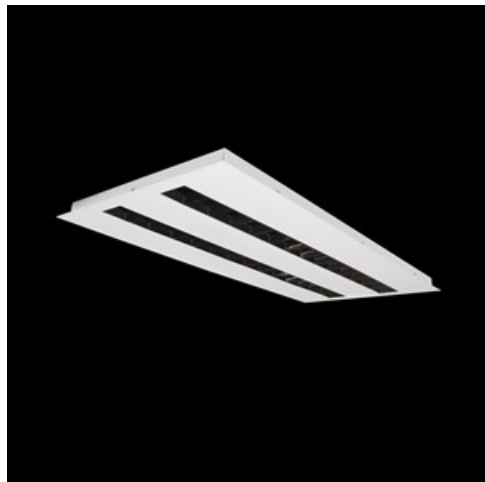

Product: DOMINO LOW UGR LED 4200 RASTER DAISY-BLACK-WIDE EDD 34 840 / 596X296

Index: 19.4100.1223.34

Description

LED luminaire dedicated to be mounted on suspended modular ceilings, cardboard suspended ceilings (using mounting clips or adaptive frame), directly on the ceiling (using ceiling sheet) or using ceiling sheet and suspensions. Equipped with highly efficient LED light sources. The Domino LOW UGR LED uses an anti-glare louvre which reduces glare and directs light precisely. Housing made of steel sheet. Standard colour of the luminaire is white. Significant diversity of the value of luminous flux. Colour rendering index CRI: 80.

Product information

Category	Recessed luminaires
Family	DOMINO LOW UGR LED
Name	DOMINO LOW UGR LED 4200 RASTER DAISY-BLACK-WIDE EDD 34 840 / 596X296
Index	19.4100.1223.34

Light and electrical data

Light source	LED
Luminous flux LED [lm]	4474
LED power [W]	22,6
Luminaire luminous flux [lm]	3713
Power of luminaire [W]	25,3
Luminaire's light efficiency [lm/W]	146,8
Color of the light [K]	4000
CRI	>80
SDCM (LED sources)	3
Beam angle [°]	(C0-C180) / (C90-C270) - 72,6° / 74,4°
Protection against electric shock	II
Protection degree	IP20
Voltage	220..240 V, 50..60 Hz
Lifetime of LED sources [h]	100000 (1) / 147000 (2)
Lx/By	L80/B10 (1) / L70/B10 (2)
Operating temperature range [°C]	5 ÷ 30
Driver	DIM DALI (EDD)
Power factor cos φ	>0,95
Circuit load capacity	50 (B10), 80 (B16), 61 (C10), 98 (C16)

Mechanical data

Assembly	mounted in module ceilings as well as plasterboard ceilings, directly mounted to ceiling construction and surface mounted on slings using accessories
Material	steel sheet
Color	RAL 9016 (white)
Diffuser	RASTER (anti-glare louvre)
Impact resistant	IK04
Dimensions [mm]	596 x 296 x 23
Mounting hole [mm]	585 x 285