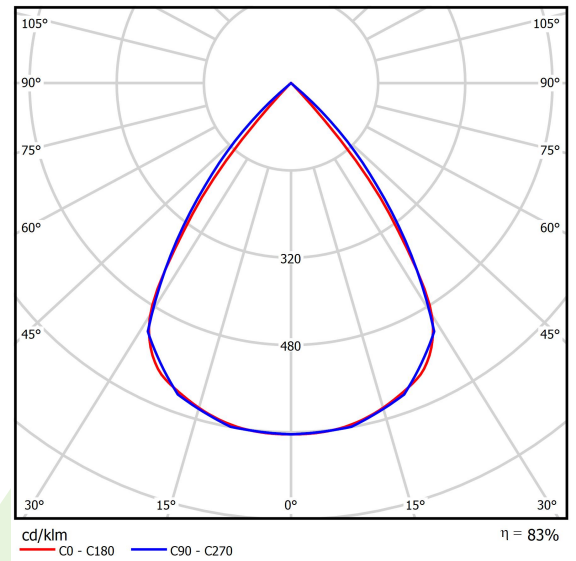

A graph of light