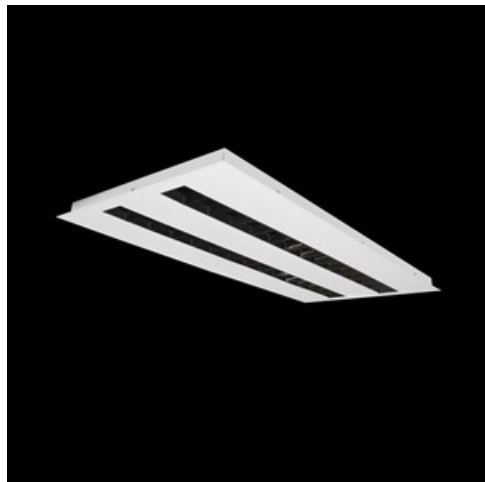

Product: DOMINO LOW UGR LED 4200 RASTER DAISY-BLACK-WIDE E 34 840 / 596X296MM

Index: 19.4100.1221.34

Description

LED luminaire dedicated to be mounted on suspended modular ceilings, cardboard suspended ceilings (using mounting clips or adaptive frame), directly on the ceiling (using ceiling sheet) or using ceiling sheet and suspensions. Equipped with highly efficient LED light sources. The Domino LOW UGR LED uses an anti-glare louvre which reduces glare and directs light precisely. Housing made of steel sheet. Standard colour of the luminaire is white. Significant diversity of the value of luminous flux. Colour rendering index CRI: 80.

Product information

Category	Recessed luminaires
Family	DOMINO LOW UGR LED
Name	DOMINO LOW UGR LED 4200 RASTER DAISY-BLACK-WIDE E 34 840 / 596X296MM
Index	19.4100.1221.34

Light and electrical data

Light source	LED
Luminous flux LED [lm]	4474
LED power [W]	22,6
Luminaire luminous flux [lm]	3713
Power of luminaire [W]	25,3
Luminaire's light efficiency [lm/W]	146,8
Color of the light [K]	4000
CRI	>80
SDCM (LED sources)	3
Beam angle [°]	(C0-C180) / (C90-C270) - 72,6° / 74,4°
Protection against electric shock	II
Protection degree	IP20
Voltage	220..240 V, 50..60 Hz
Lifetime of LED sources [h]	100000 (1) / 147000 (2)
Lx/By	L80/B10 (1) / L70/B10 (2)
Operating temperature range [°C]	5 ÷ 30
Driver	standard on/off (E)
Power factor cos φ	>0,95
Circuit load capacity	31 (B10), 49 (B16), 51 (C10), 82 (C16)

Mechanical data

Assembly	mounted in module ceilings as well as plasterboard ceilings, directly mounted to ceiling construction and surface mounted on slings using accessories
Material	steel sheet
Color	RAL 9016 (white)
Diffuser	RASTER (anti-glare louvre)
Impact resistant	IK04
Dimensions [mm]	596 x 296 x 23
Mounting hole [mm]	585 x 285