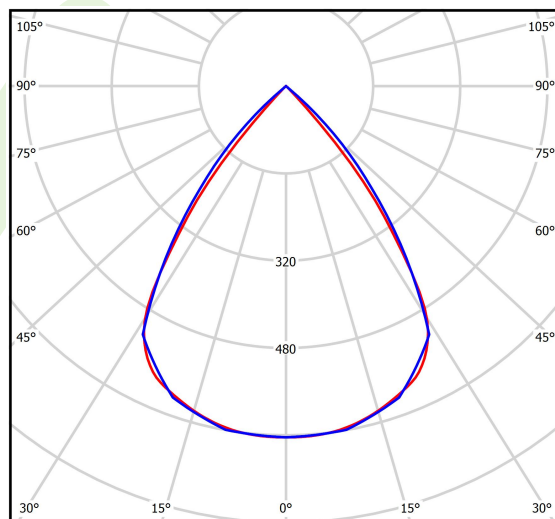

A graph of light

cd/klm
C0 - C180 C90 - C270

η = 83%