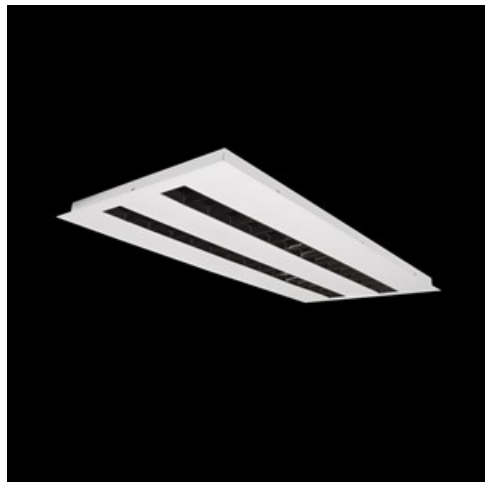

Product: DOMINO LOW UGR LED 4200 RASTER DAISY-BLACK-WIDE E 34 840 / 596X296MM

Index: 19.4100.1221.34

Description

LED luminaire dedicated to be mounted on suspended modular ceilings, cardboard suspended ceilings (using mounting clips or adaptive frame), directly on the ceiling (using ceiling sheet) or using ceiling sheet and suspensions. Equipped with highly efficient LED light sources. The Domino LOW UGR LED uses an anti-glare louvre which reduces glare and directs light precisely. Housing made of steel sheet. Standard colour of the luminaire is white. Significant diversity of the value of luminous flux. Colour rendering index CRI: 80.

Product information

Category	Recessed luminaires
Family	DOMINO LOW UGR LED
Name	DOMINO LOW UGR LED 4200 RASTER DAISY-BLACK-WIDE E 34 840 / 596X296MM
Index	19.4100.1221.34
EAN	5902107281823

Light and electrical data

Mechanical data

Assembly	mounted in module ceilings as well as plasterboard ceilings, directly mounted to ceiling construction and surface mounted on slings using accessories
Material	steel sheet
Color	RAL 9016 (white)
Diffuser	RASTER (anti-glare louver)
Impact resistant	IK04
Weight [kg]	2
Dimensions [mm]	596 x 296 x 23
Mounting hole [mm]	585 x 285