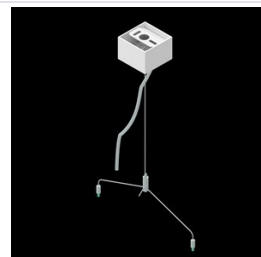

Product: DOMINO LOW UGR LED 4200 RASTER DAISY-BLACK-WIDE E 34 840 / 596X296MM

Index: 19.4100.1221.34

Description

LED luminaire dedicated to be mounted on suspended modular ceilings, cardboard suspended ceilings (using mounting clips or adaptive frame), directly on the ceiling (using ceiling sheet) or using ceiling sheet and suspensions. Equipped with highly efficient LED light sources. The Domino LOW UGR LED uses an anti-glare louvre which reduces glare and directs light precisely. Housing made of steel sheet. Standard colour of the luminaire is white. Significant diversity of the value of luminous flux. Colour rendering index CRI: 80.

Mechanical data

Assembly	mounted in module ceilings as well as plasterboard ceilings, directly mounted to ceiling construction and surface mounted on slings using accessories
Material	steel sheet
Color	RAL 9016 (white)
Diffuser	RASTER (anti-glare louver)
Impact resistant	IK04
Weight [kg]	2
Dimensions [mm]	596 x 296 x 23
Mounting hole [mm]	585 x 285

A graph of light

cd/klm
C0 - C180 C90 - C270

η = 83%

Accessories

Index 19.3200.0001.00

Name DOMINO LOW UGR LED
2100/4200/6300 mounting clips
set for plasterboard ceiling /
596X596 / 596X296 / 1196X75 /
596X75

Index 19.3200.0006.34

Name DOMINO LOW UGR LED ceiling
sheet-suspension E 34 /
596X296MM

Index 19.3272.0101.34

Name SUSPENSION NEW TYPE-G+H
34 LENGHT 1,5M WIRE 3X SET
TYPE-Y

Index 6E1-500KW341P-3Y

Name SUSPENSION NEW TYPE-G 34
LENGHT 1,5M WIRE 3X 1-POINT
TYPE-Y