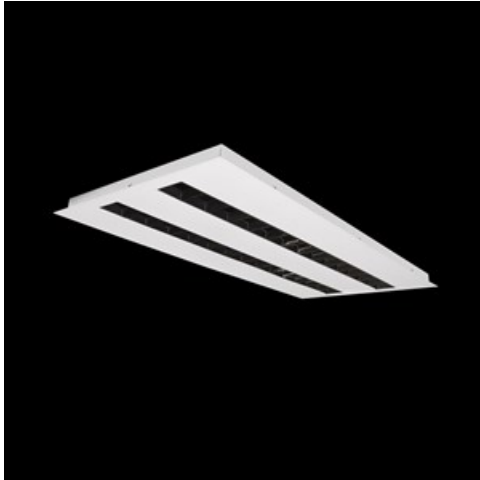

Product: DOMINO LOW UGR LED 4200 RASTER DAISY-BLACK-WIDE E 34 840 / 596X296

Index: 19.4100.1221.34

Description

LED luminaire dedicated to be mounted on suspended modular ceilings, cardboard suspended ceilings (using mounting clips or adaptive frame), directly on the ceiling (using ceiling sheet) or using ceiling sheet and suspensions. Equipped with highly efficient LED light sources. The Domino LOW UGR LED uses an anti-glare louvre which reduces glare and directs light precisely. Housing made of steel sheet. Standard colour of the luminaire is white. Significant diversity of the value of luminous flux. Colour rendering index CRI: 80.

Product information

Category	Recessed luminaires
Family	DOMINO LOW UGR LED
Name	DOMINO LOW UGR LED 4200 RASTER DAISY-BLACK-WIDE E 34 840 / 596X296
Index	19.4100.1221.34

Light and electrical data

Light source	LED
Luminous flux LED [lm]	4474
LED power [W]	22,6
Luminaire luminous flux [lm]	3713
Power of luminaire [W]	25,3
Luminaire's light efficiency [lm/W]	146,8
Color of the light [K]	4000
CRI	>80
SDCM (LED sources)	3
Beam angle [°]	(C0-C180) / (C90-C270) - 72,6° / 74,4°
Protection against electric shock	II
Protection degree	IP20
Voltage	220..240 V, 50..60 Hz
Lifetime of LED sources [h]	100000 (1) / 147000 (2)
Lx/By	L80/B10 (1) / L70/B10 (2)
Operating temperature range [°C]	5 ÷ 30
Driver	standard on/off (E)
Power factor cos φ	>0,95
Circuit load capacity	31 (B10), 49 (B16), 51 (C10), 82 (C16)

Mechanical data

Assembly	mounted in module ceilings as well as plasterboard ceilings, directly mounted to ceiling construction and surface mounted on slings using accessories
Material	steel sheet
Color	RAL 9016 (white)
Diffuser	RASTER (anti-glare louvre)
Impact resistant	IK04
Dimensions [mm]	596 x 296 x 23
Mounting hole [mm]	585 x 285