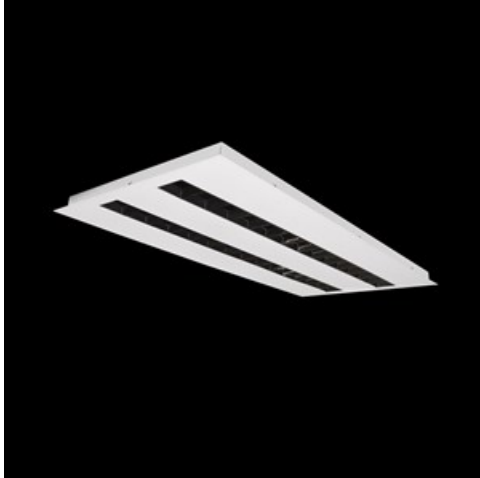

Product: DOMINO LOW UGR LED 4200 RASTER DAISY-BLACK-WIDE EDD 34 830 / 596X296

Index: 19.4100.1213.34

Description

LED luminaire dedicated to be mounted on suspended modular ceilings, cardboard suspended ceilings (using mounting clips or adaptive frame), directly on the ceiling (using ceiling sheet) or using ceiling sheet and suspensions. Equipped with highly efficient LED light sources. The Domino LOW UGR LED uses an anti-glare louvre which reduces glare and directs light precisely. Housing made of steel sheet. Standard colour of the luminaire is white. Significant diversity of the value of luminous flux. Colour rendering index CRI: 80.

Product information

Category	Recessed luminaires
Family	DOMINO LOW UGR LED
Name	DOMINO LOW UGR LED 4200 RASTER DAISY-BLACK-WIDE EDD 34 830 / 596X296
Index	19.4100.1213.34

Light and electrical data

Light source	LED
Luminous flux LED [lm]	4128
LED power [W]	22,6
Luminaire luminous flux [lm]	3425
Power of luminaire [W]	25,3
Luminaire's light efficiency [lm/W]	135,4
Color of the light [K]	3000
CRI	>80
SDCM (LED sources)	3
Beam angle [°]	(C0-C180) / (C90-C270) - 72,6° / 74,4°
Protection against electric shock	II
Protection degree	IP20
Voltage	220..240 V, 50..60 Hz
Lifetime of LED sources [h]	100000 (1) / 147000 (2)
Lx/By	L80/B10 (1) / L70/B10 (2)
Operating temperature range [°C]	5 ÷ 30
Driver	DIM DALI (EDD)
Power factor cos φ	>0,95
Circuit load capacity	50 (B10), 80 (B16), 61 (C10), 98 (C16)

Mechanical data

Assembly	mounted in module ceilings as well as plasterboard ceilings, directly mounted to ceiling construction and surface mounted on slings using accessories
Material	steel sheet
Color	RAL 9016 (white)
Diffuser	RASTER (anti-glare louvre)
Impact resistant	IK04
Dimensions [mm]	596 x 296 x 23
Mounting hole [mm]	585 x 285