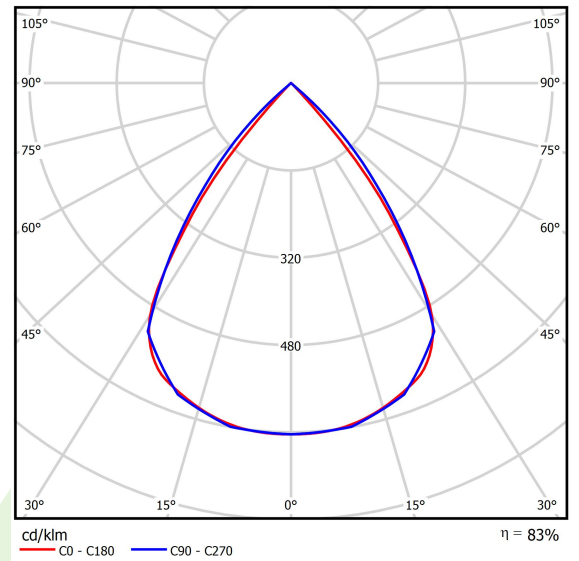

A graph of light