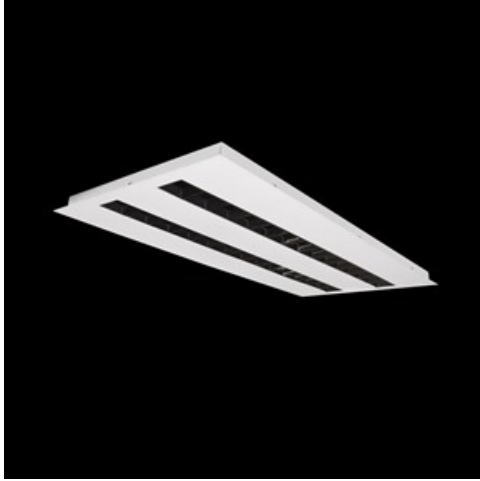

Product: DOMINO LOW UGR LED 4200 RASTER DAISY-BLACK-WIDE EDD 34 830 / 596X296MM

Index: 19.4100.1213.34

Description

LED luminaire dedicated to be mounted on suspended modular ceilings, cardboard suspended ceilings (using mounting clips or adaptive frame), directly on the ceiling (using ceiling sheet) or using ceiling sheet and suspensions. Equipped with highly efficient LED light sources. The Domino LOW UGR LED uses an anti-glare louvre which reduces glare and directs light precisely. Housing made of steel sheet. Standard colour of the luminaire is white. Significant diversity of the value of luminous flux. Colour rendering index CRI: 80.

Product information

Category	Recessed luminaires
Family	DOMINO LOW UGR LED
Name	DOMINO LOW UGR LED 4200 RASTER DAISY-BLACK-WIDE EDD 34 830 / 596X296MM
Index	19.4100.1213.34
EAN	5902107287481

Light and electrical data

Mechanical data

Assembly	mounted in module ceilings as well as plasterboard ceilings, directly mounted to ceiling construction and surface mounted on slings using accessories
Material	steel sheet
Color	RAL 9016 (white)
Diffuser	RASTER (anti-glare louver)
Impact resistant	IK04
Dimensions [mm]	596 x 296 x 23
Mounting hole [mm]	585 x 285