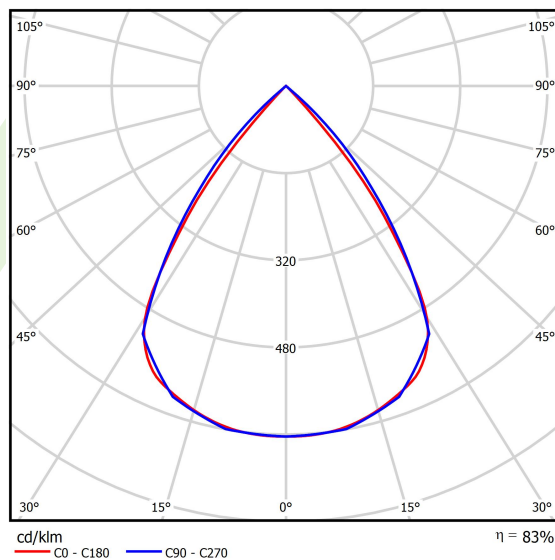

Mechanical data

Assembly	mounted in module ceilings as well as plasterboard ceilings, directly mounted to ceiling construction and surface mounted on slings using accessories
Material	steel sheet
Color	RAL 9016 (white)
Diffuser	RASTER (anti-glare louver)
Impact resistant	IK04
Dimensions [mm]	596 x 296 x 23
Mounting hole [mm]	585 x 285

A graph of light