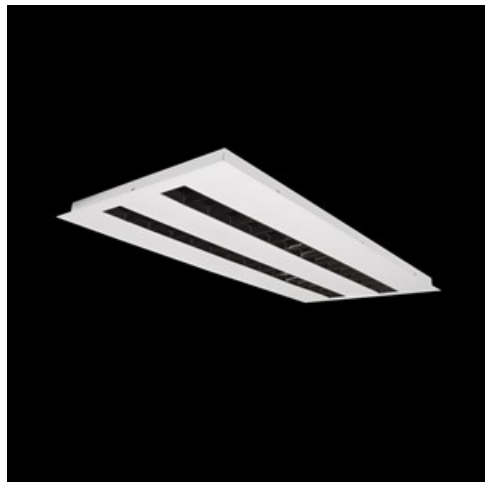

Product: DOMINO LOW UGR LED 4200 RASTER DAISY-BLACK-WIDE EDD 34 830 / 596X296MM

Index: 19.4100.1213.34

Description

LED luminaire dedicated to be mounted on suspended modular ceilings, cardboard suspended ceilings (using mounting clips or adaptive frame), directly on the ceiling (using ceiling sheet) or using ceiling sheet and suspensions. Equipped with highly efficient LED light sources. The Domino LOW UGR LED uses an anti-glare louvre which reduces glare and directs light precisely. Housing made of steel sheet. Standard colour of the luminaire is white. Significant diversity of the value of luminous flux. Colour rendering index CRI: 80.

Product information

Category	Recessed luminaires
Family	DOMINO LOW UGR LED
Name	DOMINO LOW UGR LED 4200 RASTER DAISY-BLACK-WIDE EDD 34 830 / 596X296MM
Index	19.4100.1213.34
EAN	5902107287481

Light and electrical data

Mechanical data

Assembly	mounted in module ceilings as well as plasterboard ceilings, directly mounted to ceiling construction and surface mounted on slings using accessories
Material	steel sheet
Color	RAL 9016 (white)
Diffuser	RASTER (anti-glare louver)
Impact resistant	IK04
Dimensions [mm]	596 x 296 x 23
Mounting hole [mm]	585 x 285