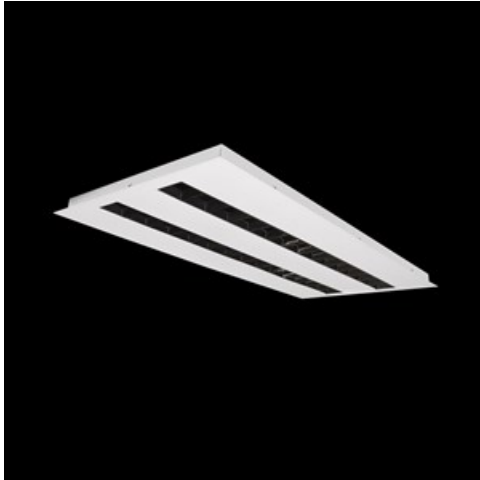

Product: DOMINO LOW UGR LED 4200 RASTER DAISY-BLACK-WIDE E 34 830 / 596X296MM

Index: 19.4100.1211.34

Description

LED luminaire dedicated to be mounted on suspended modular ceilings, cardboard suspended ceilings (using mounting clips or adaptive frame), directly on the ceiling (using ceiling sheet) or using ceiling sheet and suspensions. Equipped with highly efficient LED light sources. The Domino LOW UGR LED uses an anti-glare louvre which reduces glare and directs light precisely. Housing made of steel sheet. Standard colour of the luminaire is white. Significant diversity of the value of luminous flux. Colour rendering index CRI: 80.

Product information

Category	Recessed luminaires
Family	DOMINO LOW UGR LED
Name	DOMINO LOW UGR LED 4200 RASTER DAISY-BLACK-WIDE E 34 830 / 596X296MM
Index	19.4100.1211.34

Light and electrical data

Light source	LED
Luminous flux LED [lm]	4128
LED power [W]	22,6
Luminaire luminous flux [lm]	3425
Power of luminaire [W]	25,3
Luminaire's light efficiency [lm/W]	135,4
Color of the light [K]	3000
CRI	>80
SDCM (LED sources)	3
Beam angle [°]	(C0-C180) / (C90-C270) - 72,6° / 74,4°
Protection against electric shock	II
Protection degree	IP20
Voltage	220..240 V, 50..60 Hz
Lifetime of LED sources [h]	100000 (1) / 147000 (2)
Lx/By	L80/B10 (1) / L70/B10 (2)
Operating temperature range [°C]	5 ÷ 30
Driver	standard on/off (E)
Power factor cos φ	>0,95
Circuit load capacity	31 (B10), 49 (B16), 51 (C10), 82 (C16)

Mechanical data

Assembly	mounted in module ceilings as well as plasterboard ceilings, directly mounted to ceiling construction and surface mounted on slings using accessories
Material	steel sheet
Color	RAL 9016 (white)
Diffuser	RASTER (anti-glare louvre)
Impact resistant	IK04
Dimensions [mm]	596 x 296 x 23
Mounting hole [mm]	585 x 285