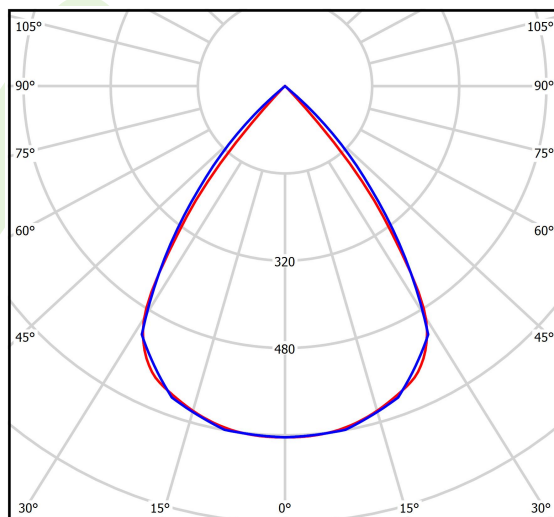

## Light and electrical data

Light source	<b>LED</b>
Luminous flux LED [lm]	<b>4128</b>
LED power [W]	<b>22,6</b>
Luminaire luminous flux [lm]	<b>3425</b>
Power of luminaire [W]	<b>25,3</b>
Luminaire's light efficiency [lm/W]	<b>135,4</b>
Color of the light [K]	<b>3000</b>
CRI	<b>&gt;80</b>
SDCM (LED sources)	<b>3</b>
Beam angle [°]	<b>(C0-C180) / (C90-C270) - 72,6° / 74,4°</b>
Protection against electric shock	<b>II</b>
Protection degree	<b>IP20</b>
Voltage	<b>220..240 V, 50..60 Hz</b>
Lifetime of LED sources [h]	<b>100000 (1) / 147000 (2)</b>
Lx/By	<b>L80/B10 (1) / L70/B10 (2)</b>
Operating temperature range [°C]	<b>5 ÷ 30</b>
Driver	<b>standard on/off (E)</b>
Power factor cos φ	<b>&gt;0,95</b>
Circuit load capacity	<b>31 (B10), 49 (B16), 51 (C10), 82 (C16)</b>

**A graph of light**

cd/klm  
— C0 - C180 — C90 - C270

η = 83%