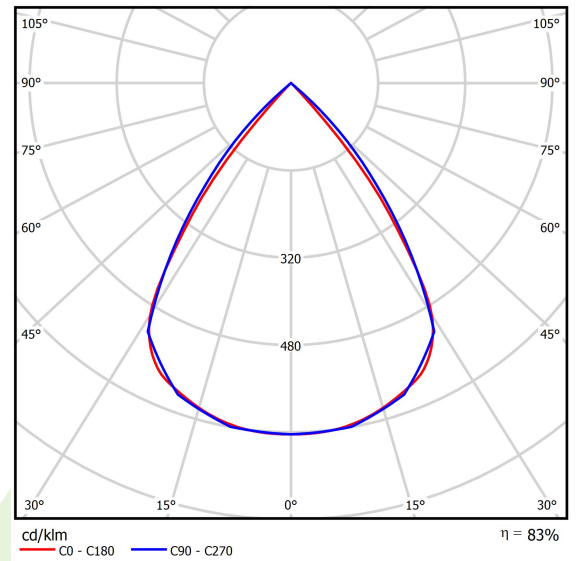

## Light and electrical data

Light source	LED
Luminous flux LED [lm]	4128
LED power [W]	22,6
Luminaire luminous flux [lm]	3425
Power of luminaire [W]	25,3
Luminaire's light efficiency [lm/W]	135,4
Color of the light [K]	3000
CRI	>80
SDCM (LED sources)	3
Beam angle [°]	(C0-C180) / (C90-C270) - 72,6° / 74,4°
Protection against electric shock	II
Protection degree	IP20
Voltage	220..240 V, 50..60 Hz
Lifetime of LED sources [h]	100000 (1) / 147000 (2)
Lx/By	L80/B10 (1) / L70/B10 (2)
Operating temperature range [°C]	5 ÷ 30
Driver	standard on/off (E)
Power factor cos φ	>0,95
Circuit load capacity	31 (B10), 49 (B16), 51 (C10), 82 (C16)

## A graph of light