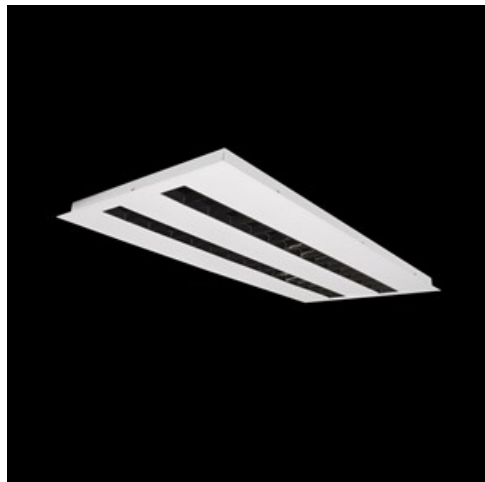

**Product:** DOMINO LOW UGR LED 4200 RASTER DAISY-BLACK-WIDE E 34 830 / 596X296

**Index:** 19.4100.1211.34

## Description

LED luminaire dedicated to be mounted on suspended modular ceilings, cardboard suspended ceilings (using mounting clips or adaptive frame), directly on the ceiling (using ceiling sheet) or using ceiling sheet and suspensions. Equipped with highly efficient LED light sources. The Domino LOW UGR LED uses an anti-glare louvre which reduces glare and directs light precisely. Housing made of steel sheet. Standard colour of the luminaire is white. Significant diversity of the value of luminous flux. Colour rendering index CRI: 80.

## Product information

Category	Recessed luminaires
Family	DOMINO LOW UGR LED
Name	DOMINO LOW UGR LED 4200 RASTER DAISY-BLACK-WIDE E 34 830 / 596X296
Index	19.4100.1211.34

## Mechanical data

Assembly	mounted in module ceilings as well as plasterboard ceilings, directly mounted to ceiling construction and surface mounted on slings using accessories
Material	steel sheet
Color	RAL 9016 (white)
Diffuser	RASTER (anti-glare louvre)
Impact resistant	IK04
Dimensions [mm]	596 x 296 x 23
Mounting hole [mm]	585 x 285