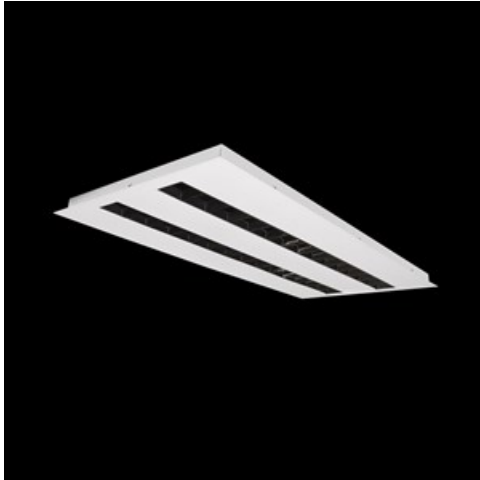

Product: DOMINO LOW UGR LED 4200 RASTER DAISY-BLACK-WIDE E 34 830 / 596X296

Index: 19.4100.1211.34

Description

LED luminaire dedicated to be mounted on suspended modular ceilings, cardboard suspended ceilings (using mounting clips or adaptive frame), directly on the ceiling (using ceiling sheet) or using ceiling sheet and suspensions. Equipped with highly efficient LED light sources. The Domino LOW UGR LED uses an anti-glare louvre which reduces glare and directs light precisely. Housing made of steel sheet. Standard colour of the luminaire is white. Significant diversity of the value of luminous flux. Colour rendering index CRI: 80.

Product information

Category	Recessed luminaires
Family	DOMINO LOW UGR LED
Name	DOMINO LOW UGR LED 4200 RASTER DAISY-BLACK-WIDE E 34 830 / 596X296
Index	19.4100.1211.34

Light and electrical data

Light source	LED
Luminous flux LED [lm]	4128
LED power [W]	22,6
Luminaire luminous flux [lm]	3425
Power of luminaire [W]	25,3
Luminaire's light efficiency [lm/W]	135,4
Color of the light [K]	3000
CRI	>80
SDCM (LED sources)	3
Beam angle [°]	(C0-C180) / (C90-C270) - 72,6° / 74,4°
Protection against electric shock	II
Protection degree	IP20
Voltage	220..240 V, 50..60 Hz
Lifetime of LED sources [h]	100000 (1) / 147000 (2)
Lx/By	L80/B10 (1) / L70/B10 (2)
Operating temperature range [°C]	5 ÷ 30
Driver	standard on/off (E)
Power factor cos φ	>0,95
Circuit load capacity	31 (B10), 49 (B16), 51 (C10), 82 (C16)

Mechanical data

Assembly	mounted in module ceilings as well as plasterboard ceilings, directly mounted to ceiling construction and surface mounted on slings using accessories
Material	steel sheet
Color	RAL 9016 (white)
Diffuser	RASTER (anti-glare louvre)
Impact resistant	IK04
Dimensions [mm]	596 x 296 x 23
Mounting hole [mm]	585 x 285