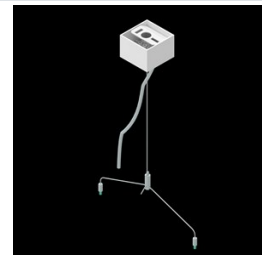

Index 6E1-500KW341P-3Y

Name SUSPENSION NEW TYPE-G 34
LENGHT 1,5M WIRE 3X 1-POINT
TYPE-Y