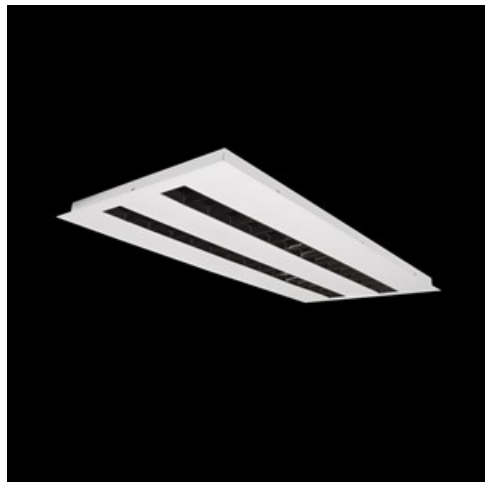

**Product:** DOMINO LOW UGR LED 4200 RASTER DAISY-BLACK-WIDE E 34 830 / 596X296MM

**Index:** 19.4100.1211.34

## Description

LED luminaire dedicated to be mounted on suspended modular ceilings, cardboard suspended ceilings (using mounting clips or adaptive frame), directly on the ceiling (using ceiling sheet) or using ceiling sheet and suspensions. Equipped with highly efficient LED light sources. The Domino LOW UGR LED uses an anti-glare louvre which reduces glare and directs light precisely. Housing made of steel sheet. Standard colour of the luminaire is white. Significant diversity of the value of luminous flux. Colour rendering index CRI: 80.

## Product information

Category	<b>Recessed luminaires</b>
Family	<b>DOMINO LOW UGR LED</b>
Name	<b>DOMINO LOW UGR LED 4200 RASTER DAISY-BLACK-WIDE E 34 830 / 596X296MM</b>
Index	<b>19.4100.1211.34</b>
EAN	<b>5902107287467</b>

**Mechanical data**

Assembly	mounted in module ceilings as well as plasterboard ceilings, directly mounted to ceiling construction and surface mounted on slings using accessories
Material	steel sheet
Color	RAL 9016 (white)
Diffuser	RASTER (anti-glare louver)
Impact resistant	IK04
Weight [kg]	1,9
Dimensions [mm]	596 x 296 x 23
Mounting hole [mm]	585 x 285