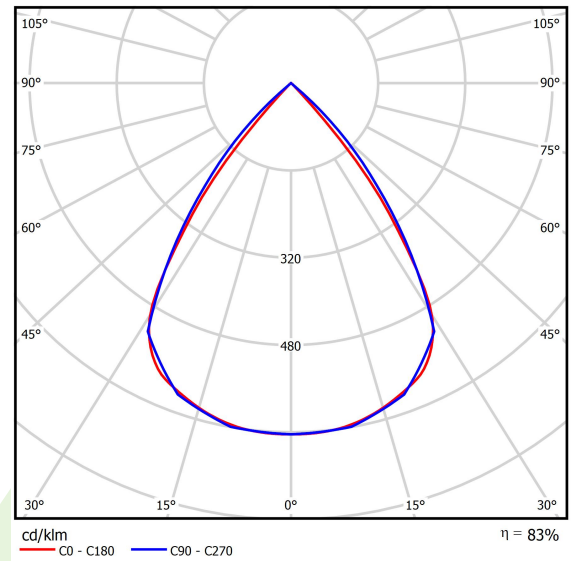

## Light and electrical data

Light source	LED
Luminous flux LED [lm]	2236,7
LED power [W]	11,3
Luminaire luminous flux [lm]	1856
Power of luminaire [W]	12,7
Luminaire's light efficiency [lm/W]	146,1
Color of the light [K]	4000
CRI	>80
SDCM (LED sources)	3
Beam angle [°]	(C0-C180) / (C90-C270) - 72,6° / 74,4°
Protection against electric shock	II
Protection degree	IP20
Voltage	220..240 V, 50..60 Hz
Lifetime of LED sources [h]	100000 (1) / 147000 (2)
Lx/By	L80/B10 (1) / L70/B10 (2)
Operating temperature range [°C]	5 ÷ 30
Driver	DIM DALI (EDD)
Power factor cos φ	>0,95
Circuit load capacity	80 (B10), 130 (B16), 100 (C10), 160 (C16)

## A graph of light