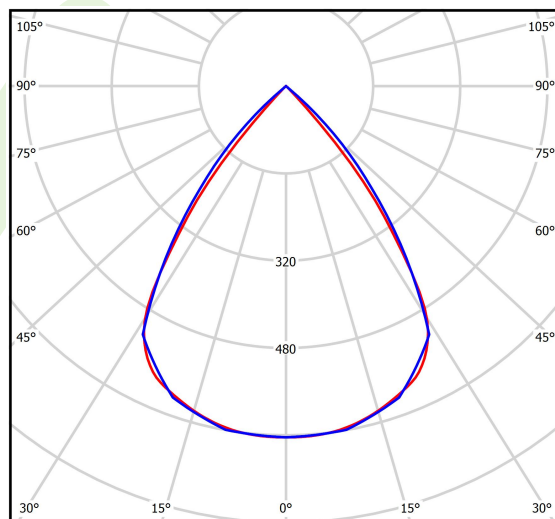

A graph of light

cd/klm
— C0 - C180   — C90 - C270

η = 83%