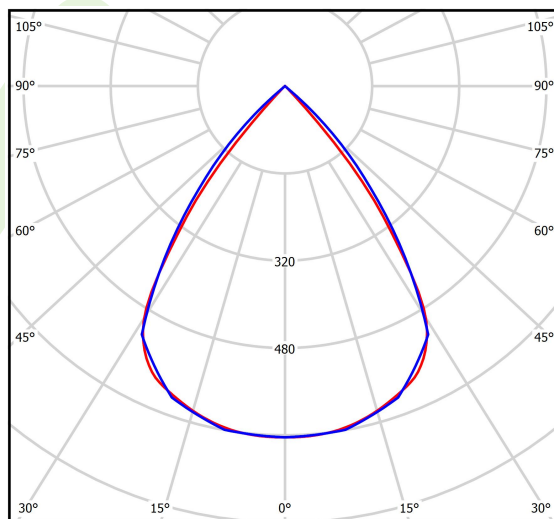

## Light and electrical data

Light source	LED
Luminous flux LED [lm]	2236,7
LED power [W]	11,3
Luminaire luminous flux [lm]	1856
Power of luminaire [W]	12,7
Luminaire's light efficiency [lm/W]	146,1
Color of the light [K]	4000
CRI	>80
SDCM (LED sources)	3
Beam angle [°]	(C0-C180) / (C90-C270) - 72,6° / 74,4°
Protection against electric shock	II
Protection degree	IP20
Voltage	220..240 V, 50..60 Hz
Lifetime of LED sources [h]	100000 (1) / 147000 (2)
Lx/By	L80/B10 (1) / L70/B10 (2)
Operating temperature range [°C]	5 ÷ 30
Driver	standard on/off (E)
Power factor cos φ	>0,95
Circuit load capacity	40 (B10), 60 (B16), 64 (C10), 102 (C16)

**A graph of light**

cd/klm  
— C0 - C180    — C90 - C270