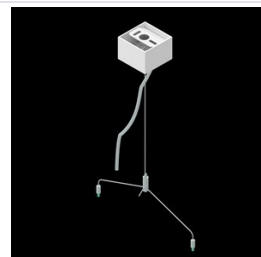

Product: DOMINO LOW UGR LED 2100 RASTER DAISY-BLACK-WIDE E 34 840 / 596X296MM

Index: 19.4100.1121.34

Description

LED luminaire dedicated to be mounted on suspended modular ceilings, cardboard suspended ceilings (using mounting clips or adaptive frame), directly on the ceiling (using ceiling sheet) or using ceiling sheet and suspensions. Equipped with highly efficient LED light sources. The Domino LOW UGR LED uses an anti-glare louvre which reduces glare and directs light precisely. Housing made of steel sheet. Standard colour of the luminaire is white. Significant diversity of the value of luminous flux. Colour rendering index CRI: 80.

Mechanical data

Assembly	mounted in module ceilings as well as plasterboard ceilings, directly mounted to ceiling construction and surface mounted on slings using accessories
Material	steel sheet
Color	RAL 9016 (white)
Diffuser	RASTER (anti-glare louver)
Impact resistant	IK04
Weight [kg]	0,5
Dimensions [mm]	596 x 296 x 23
Mounting hole [mm]	585 x 285

A graph of light

cd/klm
— C0 - C180 — C90 - C270

η = 83%

Accessories

Index 19.3200.0001.00

Name DOMINO LOW UGR LED
2100/4200/6300 mounting clips
set for plasterboard ceiling /
596X596 / 596X296 / 1196X75 /
596X75

Index 19.3200.0006.34

Name DOMINO LOW UGR LED ceiling
sheet-suspension E 34 /
596X296MM

Index 19.3272.0101.34

Name SUSPENSION NEW TYPE-G+H
34 LENGHT 1,5M WIRE 3X SET
TYPE-Y

Index 6E1-500KW341P-3Y

Name SUSPENSION NEW TYPE-G 34
LENGHT 1,5M WIRE 3X 1-POINT
TYPE-Y