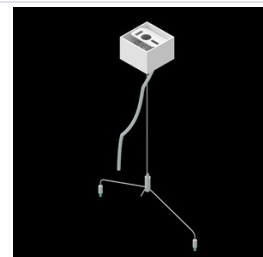

Index 6E1-500KW341P-3Y

Name SUSPENSION NEW TYPE-G 34
LENGHT 1,5M WIRE 3X 1-POINT
TYPE-Y