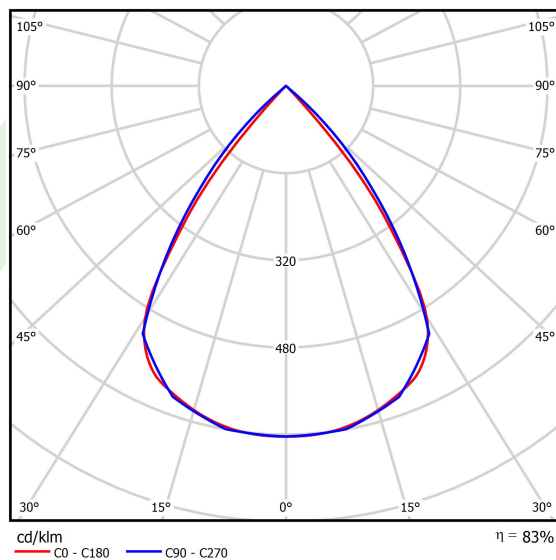

## Light and electrical data

Light source	LED
Luminous flux LED [lm]	2064,3
LED power [W]	11,3
Luminaire luminous flux [lm]	1713
Power of luminaire [W]	12,7
Luminaire's light efficiency [lm/W]	134,9
Color of the light [K]	3000
CRI	>80
SDCM (LED sources)	3
Beam angle [°]	(C0-C180) / (C90-C270) - 72,6° / 74,4°
Protection against electric shock	II
Protection degree	IP20
Voltage	220..240 V, 50..60 Hz
Lifetime of LED sources [h]	100000 (1) / 147000 (2)
Lx/By	L80/B10 (1) / L70/B10 (2)
Operating temperature range [°C]	5 ÷ 30
Driver	DIM DALI (EDD)
Power factor cos φ	>0,95
Circuit load capacity	80 (B10), 130 (B16), 100 (C10), 160 (C16)

## A graph of light