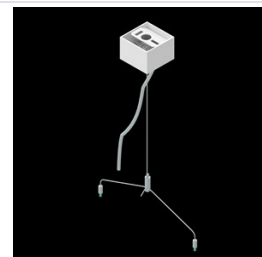

Product: DOMINO LOW UGR LED 2100 RASTER DAISY-BLACK-WIDE E 34 830 / 596X296MM

Index: 19.4100.1111.34

Description

LED luminaire dedicated to be mounted on suspended modular ceilings, cardboard suspended ceilings (using mounting clips or adaptive frame), directly on the ceiling (using ceiling sheet) or using ceiling sheet and suspensions. Equipped with highly efficient LED light sources. The Domino LOW UGR LED uses an anti-glare louvre which reduces glare and directs light precisely. Housing made of steel sheet. Standard colour of the luminaire is white. Significant diversity of the value of luminous flux. Colour rendering index CRI: 80.

Mechanical data

Assembly	mounted in module ceilings as well as plasterboard ceilings, directly mounted to ceiling construction and surface mounted on slings using accessories
Material	steel sheet
Color	RAL 9016 (white)
Diffuser	RASTER (anti-glare louver)
Impact resistant	IK04
Dimensions [mm]	596 x 296 x 23
Mounting hole [mm]	585 x 285

A graph of light

Accessories

Index 19.3200.0001.00

Name DOMINO LOW UGR LED
2100/4200/6300 mounting clips
set for plasterboard ceiling /
596X596 / 596X296 / 1196X75 /
596X75

Index 19.3200.0006.34

Name DOMINO LOW UGR LED ceiling
sheet-suspension E 34 /
596X296MM

Index 19.3272.0101.34

Name SUSPENSION NEW TYPE-G+H
34 LENGHT 1,5M WIRE 3X SET
TYPE-Y

Index 6E1-500KW341P-3Y

Name SUSPENSION NEW TYPE-G 34
LENGHT 1,5M WIRE 3X 1-POINT
TYPE-Y

Index 6E1-8670-B-Y-1,5

Name SUSPENSION NEW TYPE-L
LENGHT-1,5 METER WITHOUT
WIRE 1-POINT TYPE-Y