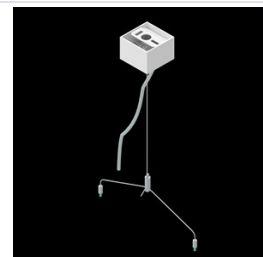

Product: DOMINO LOW UGR LED 2100 RASTER DAISY-BLACK-WIDE E 34 830 / 596X296MM

Index: 19.4100.1111.34

Description

LED luminaire dedicated to be mounted on suspended modular ceilings, cardboard suspended ceilings (using mounting clips or adaptive frame), directly on the ceiling (using ceiling sheet) or using ceiling sheet and suspensions. Equipped with highly efficient LED light sources. The Domino LOW UGR LED uses an anti-glare louvre which reduces glare and directs light precisely. Housing made of steel sheet. Standard colour of the luminaire is white. Significant diversity of the value of luminous flux. Colour rendering index CRI: 80.

Mechanical data

Assembly	mounted in module ceilings as well as plasterboard ceilings, directly mounted to ceiling construction and surface mounted on slings using accessories
Material	steel sheet
Color	RAL 9016 (white)
Diffuser	RASTER (anti-glare louver)
Impact resistant	IK04
Dimensions [mm]	596 x 296 x 23
Mounting hole [mm]	585 x 285

A graph of light

Accessories

Index 19.3200.0001.00

Name DOMINO LOW UGR LED
2100/4200/6300 mounting clips
set for plasterboard ceiling /
596X596 / 596X296 / 1196X75 /
596X75

Index 19.3200.0006.34

Name DOMINO LOW UGR LED ceiling
sheet-suspension E 34 /
596X296MM

Index 19.3272.0101.34

Name SUSPENSION NEW TYPE-G+H
34 LENGHT 1,5M WIRE 3X SET
TYPE-Y

Index 6E1-500KW341P-3Y

Name SUSPENSION NEW TYPE-G 34
LENGHT 1,5M WIRE 3X 1-POINT
TYPE-Y

Index 6E1-8670-B-Y-1,5

Name SUSPENSION NEW TYPE-L
LENGHT-1,5 METER WITHOUT
WIRE 1-POINT TYPE-Y