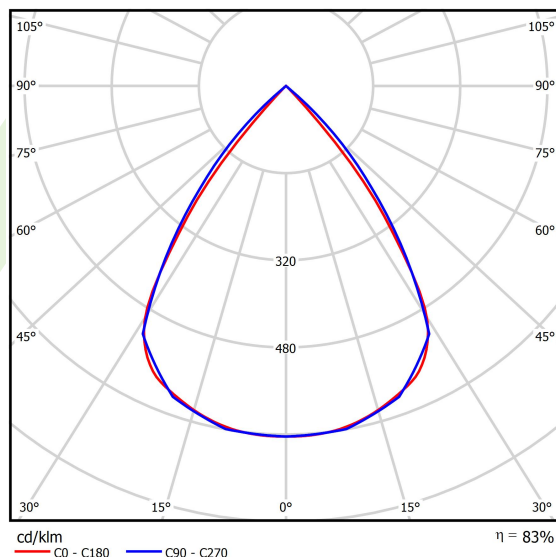

## Light and electrical data

Light source	LED
Luminous flux LED [lm]	2064,3
LED power [W]	11,3
Luminaire luminous flux [lm]	1713
Power of luminaire [W]	12,7
Luminaire's light efficiency [lm/W]	134,9
Color of the light [K]	3000
CRI	>80
SDCM (LED sources)	3
Beam angle [°]	(C0-C180) / (C90-C270) - 72,6° / 74,4°
Protection against electric shock	II
Protection degree	IP20
Voltage	220..240 V, 50..60 Hz
Lifetime of LED sources [h]	100000 (1) / 147000 (2)
Lx/By	L80/B10 (1) / L70/B10 (2)
Operating temperature range [°C]	5 ÷ 30
Driver	standard on/off (E)
Power factor cos φ	>0,95
Circuit load capacity	40 (B10), 60 (B16), 64 (C10), 102 (C16)

## A graph of light