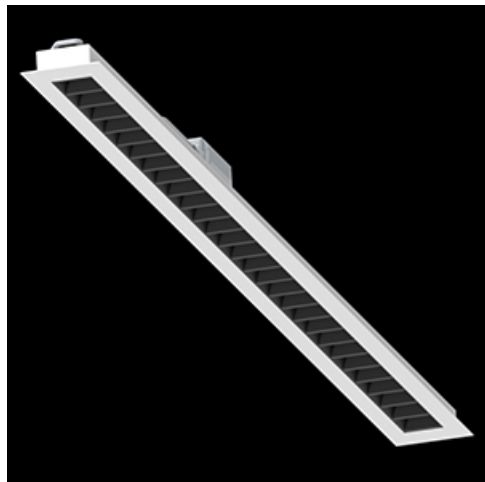

Product: DOMINO LOW UGR LED 4200 RASTER DAISY-BLACK-WIDE EDD 34 840 / 1196X75MM

Index: 19.4100.5223.34

Description

LED luminaire dedicated to be mounted on suspended modular ceilings or cardboard suspended ceilings (using mounting clips or adaptive frame). Equipped with highly efficient LED light sources. The Domino LOW UGR LED uses an anti-glare louvre which reduces glare and directs light precisely. Housing made of steel sheet. Standard colour of the luminaire is white. Significant diversity of the value of luminous flux. Colour rendering index CRI: 80.

Product information

Category	Recessed luminaires
Family	DOMINO LOW UGR LED
Name	DOMINO LOW UGR LED 4200 RASTER DAISY-BLACK-WIDE EDD 34 840 / 1196X75MM
Index	19.4100.5223.34
EAN	5902107301613

Light and electrical data

Mechanical data

Assembly	mounted in module ceilings, as well as plasterboard ceilings
Material	steel sheet
Color	RAL 9016 (white)
Diffuser	RASTER (anti-glare louver)
Impact resistant	IK04
Weight [kg]	1,3
Dimensions [mm]	1196 x 75 x 50
Mounting hole [mm]	1175 x 65