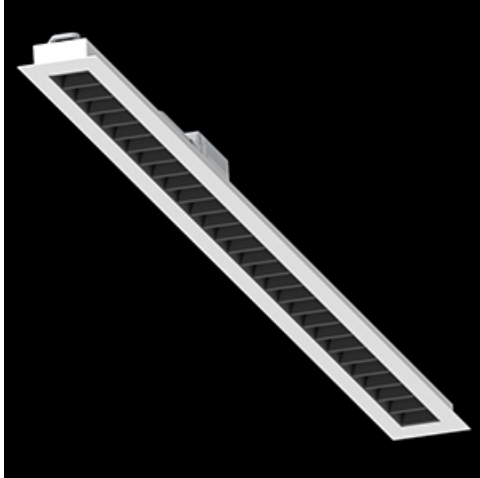

Product: DOMINO LOW UGR LED 4200 RASTER DAISY-BLACK-WIDE EDD 34 840 / 1196X75MM

Index: 19.4100.5223.34

Description

LED luminaire dedicated to be mounted on suspended modular ceilings or cardboard suspended ceilings (using mounting clips or adaptive frame). Equipped with highly efficient LED light sources. The Domino LOW UGR LED uses an anti-glare louvre which reduces glare and directs light precisely. Housing made of steel sheet. Standard colour of the luminaire is white. Significant diversity of the value of luminous flux. Colour rendering index CRI: 80.

Product information

Category	Recessed luminaires
Family	DOMINO LOW UGR LED
Name	DOMINO LOW UGR LED 4200 RASTER DAISY-BLACK-WIDE EDD 34 840 / 1196X75MM
Index	19.4100.5223.34

Light and electrical data

Light source	LED
Luminous flux LED [lm]	4474
LED power [W]	22,6
Luminaire luminous flux [lm]	3713
Power of luminaire [W]	25,3
Luminaire's light efficiency [lm/W]	146,8
Color of the light [K]	4000
CRI	>80
SDCM (LED sources)	3
Beam angle [°]	(C0-C180) / (C90-C270) - 72,6° / 74,4°
Protection against electric shock	II
Protection degree	IP20
Voltage	220..240 V, 50..60 Hz
Lifetime of LED sources [h]	100000 (1) / 147000 (2)
Lx/By	L80/B10 (1) / L70/B10 (2)
Operating temperature range [°C]	5 ÷ 30
Driver	DIM DALI (EDD)
Power factor cos φ	>0,95
Circuit load capacity	50 (B10), 80 (B16), 61 (C10), 98 (C16)

Mechanical data

Assembly	mounted in module ceilings, as well as plasterboard ceilings
Material	steel sheet
Color	RAL 9016 (white)
Diffuser	RASTER (anti-glare louvre)
Impact resistant	IK04
Weight [kg]	1,3
Dimensions [mm]	1196 x 75 x 50
Mounting hole [mm]	1175 x 65