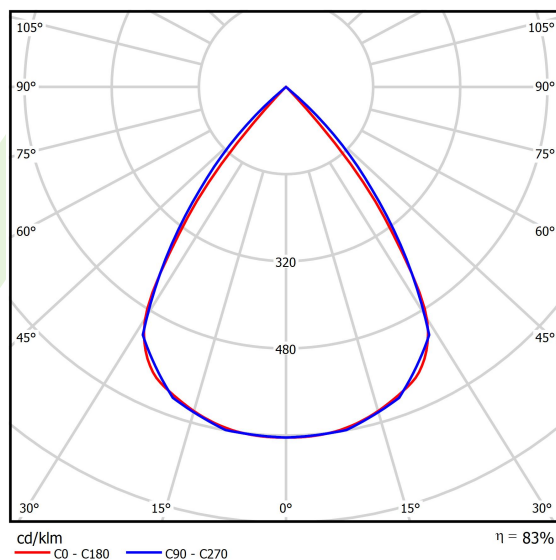

Mechanical data

Assembly	mounted in module ceilings, as well as plasterboard ceilings
Material	steel sheet
Color	RAL 9016 (white)
Diffuser	RASTER (anti-glare louver)
Impact resistant	IK04
Weight [kg]	1,3
Dimensions [mm]	1196 x 75 x 50
Mounting hole [mm]	1175 x 65

A graph of light

Accessories

Index 19.3200.0001.00

Name DOMINO LOW UGR LED
2100/4200/6300 UCHWYTY G/K
KPL. / 596X596 / 596X296 /
1196X75 / 596X75