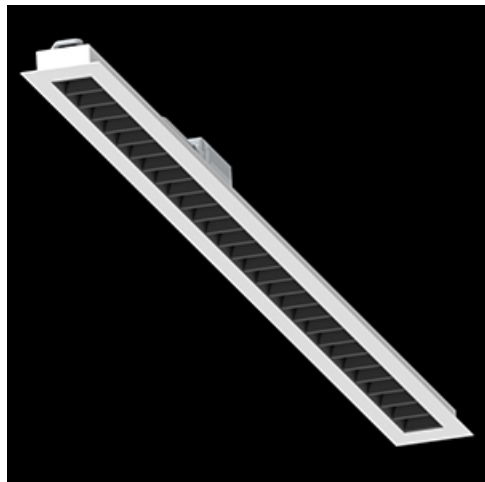

Product: DOMINO LOW UGR LED 4200 RASTER DAISY-BLACK-WIDE EDD 34 840 / 1196X75

Index: 19.4100.5223.34

Description

LED luminaire dedicated to be mounted on suspended modular ceilings or cardboard suspended ceilings (using mounting clips or adaptive frame). Equipped with highly efficient LED light sources. The Domino LOW UGR LED uses an anti-glare louvre which reduces glare and directs light precisely. Housing made of steel sheet. Standard colour of the luminaire is white. Significant diversity of the value of luminous flux. Colour rendering index CRI: 80.

Product information

Category	Recessed luminaires
Family	DOMINO LOW UGR LED
Name	DOMINO LOW UGR LED 4200 RASTER DAISY-BLACK-WIDE EDD 34 840 / 1196X75
Index	19.4100.5223.34

Light and electrical data

Light source	LED
Luminous flux LED [lm]	4474
LED power [W]	22,6
Luminaire luminous flux [lm]	3713
Power of luminaire [W]	25,3
Luminaire's light efficiency [lm/W]	146,8
Color of the light [K]	4000
CRI	>80
SDCM (LED sources)	3
Beam angle [°]	(C0-C180) / (C90-C270) - 72,6° / 74,4°
Protection against electric shock	II
Protection degree	IP20
Voltage	220..240 V, 50..60 Hz
Lifetime of LED sources [h]	100000 (1) / 147000 (2)
Lx/By	L80/B10 (1) / L70/B10 (2)
Operating temperature range [°C]	5 ÷ 30
Driver	DIM DALI (EDD)
Power factor cos φ	>0,95
Circuit load capacity	50 (B10), 80 (B16), 61 (C10), 98 (C16)

Mechanical data

Assembly	mounted in module ceilings, as well as plasterboard ceilings
Material	steel sheet
Color	RAL 9016 (white)
Diffuser	RASTER (anti-glare louvre)
Impact resistant	IK04
Weight [kg]	1,3
Dimensions [mm]	1196 x 75 x 50
Mounting hole [mm]	1175 x 65