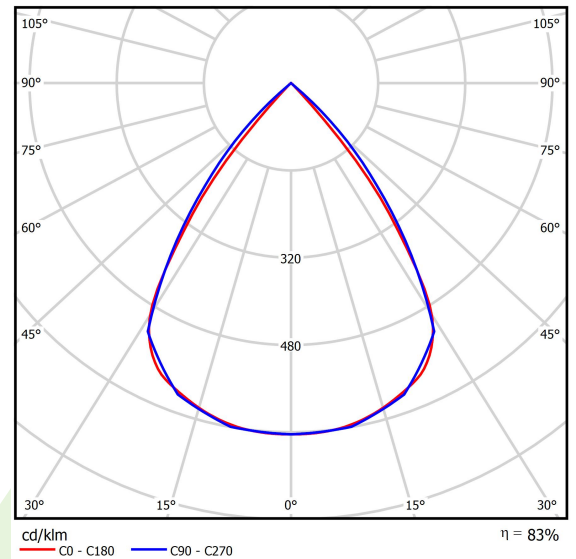

A graph of light

Accessories

Index 19.3200.0001.00

Name DOMINO LOW UGR LED
2100/4200/6300 UCHWYTY G/K
KPL. / 596X596 / 596X296 /
1196X75 / 596X75