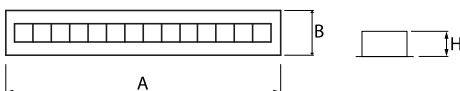

Product: DOMINO LOW UGR LED 4200 RASTER DAISY-BLACK-WIDE EDD 34 840 / 1196X75MM

Index: 19.4100.5223.34

Description

LED luminaire dedicated to be mounted on suspended modular ceilings or cardboard suspended ceilings (using mounting clips or adaptive frame). Equipped with highly efficient LED light sources. The Domino LOW UGR LED uses an anti-glare louvre which reduces glare and directs light precisely. Housing made of steel sheet. Standard colour of the luminaire is white. Significant diversity of the value of luminous flux. Colour rendering index CRI: 80.

Product information

Category	Recessed luminaires
Family	DOMINO LOW UGR LED
Name	DOMINO LOW UGR LED 4200 RASTER DAISY-BLACK-WIDE EDD 34 840 / 1196X75MM
Index	19.4100.5223.34

Light and electrical data

Light source	LED
Luminous flux LED [lm]	4474
LED power [W]	22,6
Luminaire luminous flux [lm]	3713
Power of luminaire [W]	25,3
Luminaire's light efficiency [lm/W]	146,8
Color of the light [K]	4000
CRI	>80
SDCM (LED sources)	3
Beam angle [°]	(C0-C180) / (C90-C270) - 72,6° / 74,4°
Protection against electric shock	II
Protection degree	IP20
Voltage	220..240 V, 50..60 Hz
Lifetime of LED sources [h]	100000 (1) / 147000 (2)
Lx/By	L80/B10 (1) / L70/B10 (2)
Operating temperature range [°C]	5 ÷ 30
Driver	DIM DALI (EDD)
Power factor cos φ	>0,95
Circuit load capacity	50 (B10), 80 (B16), 61 (C10), 98 (C16)

Mechanical data

Assembly	mounted in module ceilings, as well as plasterboard ceilings
Material	steel sheet
Color	RAL 9016 (white)
Diffuser	RASTER (anti-glare louvre)
Impact resistant	IK04
Weight [kg]	1,3
Dimensions [mm]	1196 x 75 x 50
Mounting hole [mm]	1175 x 65