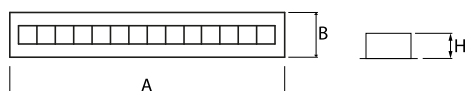

Product: DOMINO LOW UGR LED 4200 RASTER DAISY-BLACK-WIDE EDD 34 840 / 1196X75

Index: 19.4100.5223.34

Description

LED luminaire dedicated to be mounted on suspended modular ceilings or cardboard suspended ceilings (using mounting clips or adaptive frame). Equipped with highly efficient LED light sources. The Domino LOW UGR LED uses an anti-glare louvre which reduces glare and directs light precisely. Housing made of steel sheet. Standard colour of the luminaire is white. Significant diversity of the value of luminous flux. Colour rendering index CRI: 80.

Product information

Category	Recessed luminaires
Family	DOMINO LOW UGR LED
Name	DOMINO LOW UGR LED 4200 RASTER DAISY-BLACK-WIDE EDD 34 840 / 1196X75
Index	19.4100.5223.34

Light and electrical data

Light source	LED
Luminous flux LED [lm]	4474
LED power [W]	22,6
Luminaire luminous flux [lm]	3713
Power of luminaire [W]	25,3
Luminaire's light efficiency [lm/W]	146,8
Color of the light [K]	4000
CRI	>80
SDCM (LED sources)	3
Beam angle [°]	(C0-C180) / (C90-C270) - 72,6° / 74,4°
Protection against electric shock	II
Protection degree	IP20
Voltage	220..240 V, 50..60 Hz
Lifetime of LED sources [h]	100000 (1) / 147000 (2)
Lx/By	L80/B10 (1) / L70/B10 (2)
Operating temperature range [°C]	5 ÷ 30
Driver	DIM DALI (EDD)
Power factor cos φ	>0,95
Circuit load capacity	50 (B10), 80 (B16), 61 (C10), 98 (C16)

Mechanical data

Assembly	mounted in module ceilings, as well as plasterboard ceilings
Material	steel sheet
Color	RAL 9016 (white)
Diffuser	RASTER (anti-glare louvre)
Impact resistant	IK04
Weight [kg]	1,3
Dimensions [mm]	1196 x 75 x 50
Mounting hole [mm]	1175 x 65