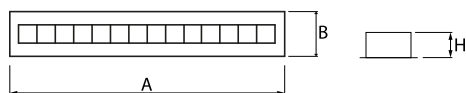

Product: DOMINO LOW UGR LED 4200 RASTER DAISY-BLACK-WIDE EDD 34 840 / 1196X75MM

Index: 19.4100.5223.34

Description

LED luminaire dedicated to be mounted on suspended modular ceilings or cardboard suspended ceilings (using mounting clips or adaptive frame). Equipped with highly efficient LED light sources. The Domino LOW UGR LED uses an anti-glare louvre which reduces glare and directs light precisely. Housing made of steel sheet. Standard colour of the luminaire is white. Significant diversity of the value of luminous flux. Colour rendering index CRI: 80.

Light source	LED
Luminous flux LED [lm]	4474
LED power [W]	22,6
Luminaire luminous flux [lm]	3713
Power of luminaire [W]	25,3
Luminaire's light efficiency [lm/W]	146,8
Color of the light [K]	4000
CRI	>80
SDCM (LED sources)	3
Beam angle [°]	(C0-C180) / (C90-C270) - 72,6° / 74,4°
Protection against electric shock	II
Protection degree	IP20
Voltage	220..240 V, 50..60 Hz
Lifetime of LED sources [h]	100000 (1) / 147000 (2)
Lx/By	L80/B10 (1) / L70/B10 (2)
Operating temperature range [°C]	5 ÷ 30
Driver	DIM DALI (EDD)
Power factor cos φ	>0,95
Circuit load capacity	50 (B10), 80 (B16), 61 (C10), 98 (C16)

Mechanical data

Assembly	mounted in module ceilings, as well as plasterboard ceilings
Material	steel sheet
Color	RAL 9016 (white)
Diffuser	RASTER (anti-glare louver)
Impact resistant	IK04
Weight [kg]	1,3
Dimensions [mm]	1196 x 75 x 50
Mounting hole [mm]	1175 x 65