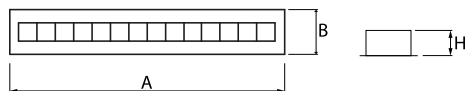

Product: DOMINO LOW UGR LED 4200 RASTER DAISY-BLACK-WIDE EDD 34 840 / 1196X75MM

Index: 19.4100.5223.34

Description

LED luminaire dedicated to be mounted on suspended modular ceilings or cardboard suspended ceilings (using mounting clips or adaptive frame). Equipped with highly efficient LED light sources. The Domino LOW UGR LED uses an anti-glare louvre which reduces glare and directs light precisely. Housing made of steel sheet. Standard colour of the luminaire is white. Significant diversity of the value of luminous flux. Colour rendering index CRI: 80.

Light source	LED
Luminous flux LED [lm]	4474
LED power [W]	22,6
Luminaire luminous flux [lm]	3713
Power of luminaire [W]	25,3
Luminaire's light efficiency [lm/W]	146,8
Color of the light [K]	4000
CRI	>80
SDCM (LED sources)	3
Beam angle [°]	(C0-C180) / (C90-C270) - 72,6° / 74,4°
Protection against electric shock	II
Protection degree	IP20
Voltage	220..240 V, 50..60 Hz
Lifetime of LED sources [h]	100000 (1) / 147000 (2)
Lx/By	L80/B10 (1) / L70/B10 (2)
Operating temperature range [°C]	5 ÷ 30
Driver	DIM DALI (EDD)
Power factor cos φ	>0,95
Circuit load capacity	50 (B10), 80 (B16), 61 (C10), 98 (C16)

Mechanical data

Assembly	mounted in module ceilings, as well as plasterboard ceilings
Material	steel sheet
Color	RAL 9016 (white)
Diffuser	RASTER (anti-glare louver)
Impact resistant	IK04
Weight [kg]	1,3
Dimensions [mm]	1196 x 75 x 50
Mounting hole [mm]	1175 x 65