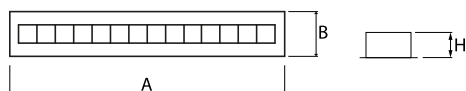

Product: DOMINO LOW UGR LED 4200 RASTER DAISY-BLACK-WIDE EDD 34 840 / 1196X75MM

Index: 19.4100.5223.34

Description

LED luminaire dedicated to be mounted on suspended modular ceilings or cardboard suspended ceilings (using mounting clips or adaptive frame). Equipped with highly efficient LED light sources. The Domino LOW UGR LED uses an anti-glare louvre which reduces glare and directs light precisely. Housing made of steel sheet. Standard colour of the luminaire is white. Significant diversity of the value of luminous flux. Colour rendering index CRI: 80.

Light source	LED
Luminous flux LED [lm]	4474
LED power [W]	22,6
Luminaire luminous flux [lm]	3713
Power of luminaire [W]	25,3
Luminaire's light efficiency [lm/W]	146,8
Color of the light [K]	4000
CRI	>80
SDCM (LED sources)	3
Beam angle [°]	(C0-C180) / (C90-C270) - 72,6° / 74,4°
Protection against electric shock	II
Protection degree	IP20
Voltage	220..240 V, 50..60 Hz
Lifetime of LED sources [h]	100000 (1) / 147000 (2)
Lx/By	L80/B10 (1) / L70/B10 (2)
Operating temperature range [°C]	5 ÷ 30
Driver	DIM DALI (EDD)
Power factor cos φ	>0,95
Circuit load capacity	50 (B10), 80 (B16), 61 (C10), 98 (C16)

Mechanical data

Assembly	mounted in module ceilings, as well as plasterboard ceilings
Material	steel sheet
Color	RAL 9016 (white)
Diffuser	RASTER (anti-glare louver)
Impact resistant	IK04
Weight [kg]	1,3
Dimensions [mm]	1196 x 75 x 50
Mounting hole [mm]	1175 x 65