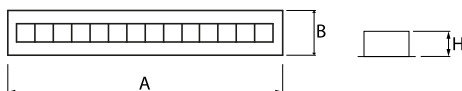

Product: DOMINO LOW UGR LED 4200 RASTER DAISY-BLACK-WIDE E 34 840 / 1196X75

Index: 19.4100.5221.34

Description

LED luminaire dedicated to be mounted on suspended modular ceilings or cardboard suspended ceilings (using mounting clips or adaptive frame). Equipped with highly efficient LED light sources. The Domino LOW UGR LED uses an anti-glare louvre which reduces glare and directs light precisely. Housing made of steel sheet. Standard colour of the luminaire is white. Significant diversity of the value of luminous flux. Colour rendering index CRI: 80.

Product information

Category	Recessed luminaires
Family	DOMINO LOW UGR LED
Name	DOMINO LOW UGR LED 4200 RASTER DAISY-BLACK-WIDE E 34 840 / 1196X75
Index	19.4100.5221.34

Light and electrical data

Light source	LED
Luminous flux LED [lm]	4474
LED power [W]	22,6
Luminaire luminous flux [lm]	3713
Power of luminaire [W]	25,3
Luminaire's light efficiency [lm/W]	146,8
Color of the light [K]	4000
CRI	>80
SDCM (LED sources)	3
Beam angle [°]	(C0-C180) / (C90-C270) - 72,6° / 74,4°
Protection against electric shock	II
Protection degree	IP20
Voltage	220..240 V, 50..60 Hz
Lifetime of LED sources [h]	100000 (1) / 147000 (2)
Lx/By	L80/B10 (1) / L70/B10 (2)
Operating temperature range [°C]	5 ÷ 30
Driver	standard on/off (E)
Power factor cos φ	>0,95
Circuit load capacity	31 (B10), 49 (B16), 51 (C10), 82 (C16)

Mechanical data

Assembly	mounted in module ceilings, as well as plasterboard ceilings
Material	steel sheet
Color	RAL 9016 (white)
Diffuser	RASTER (anti-glare louvre)
Impact resistant	IK04
Weight [kg]	1,6
Dimensions [mm]	1196 x 75 x 50
Mounting hole [mm]	1175 x 65