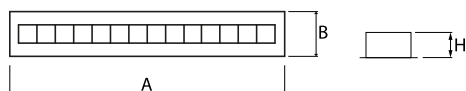

Mechanical data

Assembly	mounted in module ceilings, as well as plasterboard ceilings
Material	steel sheet
Color	RAL 9016 (white)
Diffuser	RASTER (anti-glare louver)
Impact resistant	IK04
Weight [kg]	1,6
Dimensions [mm]	1196 x 75 x 50
Mounting hole [mm]	1175 x 65

A graph of light