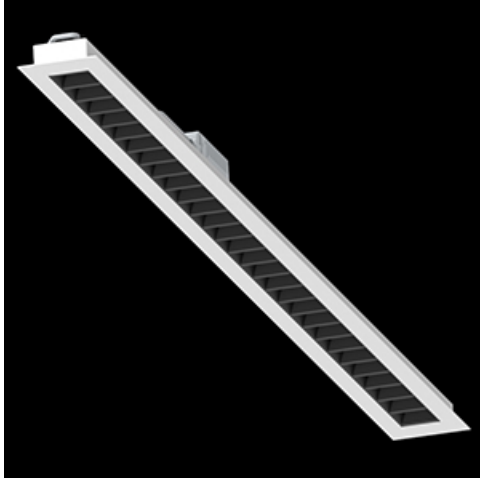

Product: DOMINO LOW UGR LED 4200 RASTER DAISY-BLACK-WIDE E 34 840 / 1196X75

Index: 19.4100.5221.34

Description

LED luminaire dedicated to be mounted on suspended modular ceilings or cardboard suspended ceilings (using mounting clips or adaptive frame). Equipped with highly efficient LED light sources. The Domino LOW UGR LED uses an anti-glare louvre which reduces glare and directs light precisely. Housing made of steel sheet. Standard colour of the luminaire is white. Significant diversity of the value of luminous flux. Colour rendering index CRI: 80.

Product information

Category	Recessed luminaires
Family	DOMINO LOW UGR LED
Name	DOMINO LOW UGR LED 4200 RASTER DAISY-BLACK-WIDE E 34 840 / 1196X75
Index	19.4100.5221.34

Light and electrical data

Light source	LED
Luminous flux LED [lm]	4474
LED power [W]	22,6
Luminaire luminous flux [lm]	3713
Power of luminaire [W]	25,3
Luminaire's light efficiency [lm/W]	146,8
Color of the light [K]	4000
CRI	>80
SDCM (LED sources)	3
Beam angle [°]	(C0-C180) / (C90-C270) - 72,6° / 74,4°
Protection against electric shock	II
Protection degree	IP20
Voltage	220..240 V, 50..60 Hz
Lifetime of LED sources [h]	100000 (1) / 147000 (2)
Lx/By	L80/B10 (1) / L70/B10 (2)
Operating temperature range [°C]	5 ÷ 30
Driver	standard on/off (E)
Power factor cos φ	>0,95
Circuit load capacity	31 (B10), 49 (B16), 51 (C10), 82 (C16)

Mechanical data

Assembly	mounted in module ceilings, as well as plasterboard ceilings
Material	steel sheet
Color	RAL 9016 (white)
Diffuser	RASTER (anti-glare louvre)
Impact resistant	IK04
Weight [kg]	1,6
Dimensions [mm]	1196 x 75 x 50
Mounting hole [mm]	1175 x 65