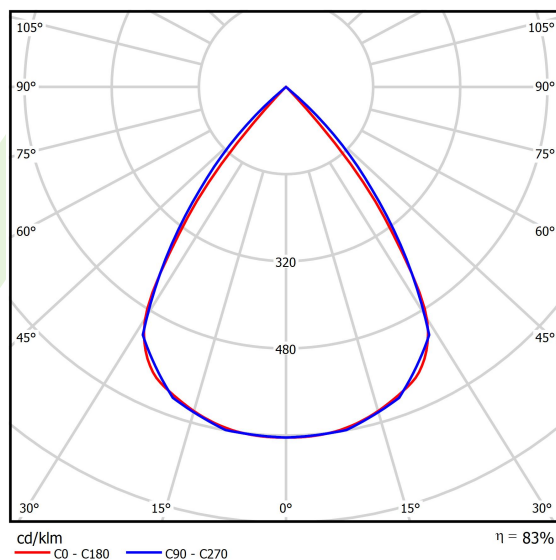

## Light and electrical data

Light source	LED
Luminous flux LED [lm]	4474
LED power [W]	22,6
Luminaire luminous flux [lm]	3713
Power of luminaire [W]	25,3
Luminaire's light efficiency [lm/W]	146,8
Color of the light [K]	4000
CRI	>80
SDCM (LED sources)	3
Beam angle [°]	(C0-C180) / (C90-C270) - 72,6° / 74,4°
Protection against electric shock	II
Protection degree	IP20
Voltage	220..240 V, 50..60 Hz
Lifetime of LED sources [h]	100000 (1) / 147000 (2)
Lx/By	L80/B10 (1) / L70/B10 (2)
Operating temperature range [°C]	5 ÷ 30
Driver	standard on/off (E)
Power factor cos φ	>0,95
Circuit load capacity	31 (B10), 49 (B16), 51 (C10), 82 (C16)

## A graph of light