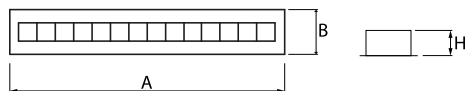

Mechanical data

Assembly	mounted in module ceilings, as well as plasterboard ceilings
Material	steel sheet
Color	RAL 9016 (white)
Diffuser	RASTER (anti-glare louver)
Impact resistant	IK04
Weight [kg]	1,6
Dimensions [mm]	1196 x 75 x 50
Mounting hole [mm]	1175 x 65

A graph of light