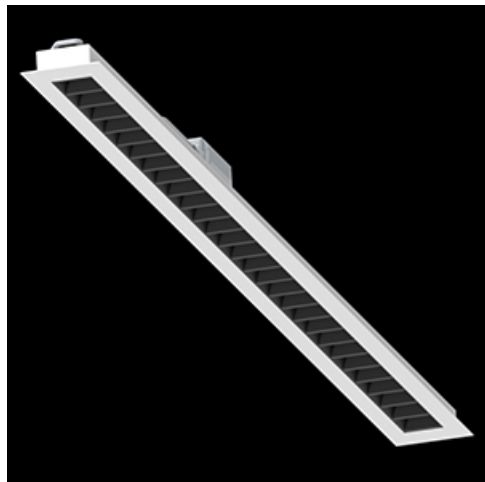

**Product:** DOMINO LOW UGR LED 4200 RASTER DAISY-BLACK-WIDE E 34 840 / 1196X75MM

**Index:** 19.4100.5221.34

## Description

LED luminaire dedicated to be mounted on suspended modular ceilings or cardboard suspended ceilings (using mounting clips or adaptive frame). Equipped with highly efficient LED light sources. The Domino LOW UGR LED uses an anti-glare louvre which reduces glare and directs light precisely. Housing made of steel sheet. Standard colour of the luminaire is white. Significant diversity of the value of luminous flux. Colour rendering index CRI: 80.

## Product information

Category	Recessed luminaires
Family	DOMINO LOW UGR LED
Name	DOMINO LOW UGR LED 4200 RASTER DAISY-BLACK-WIDE E 34 840 / 1196X75MM
Index	19.4100.5221.34
EAN	5902107301590

## Mechanical data

Assembly	mounted in module ceilings, as well as plasterboard ceilings
Material	steel sheet
Color	RAL 9016 (white)
Diffuser	RASTER (anti-glare louver)
Impact resistant	IK04
Weight [kg]	1,6
Dimensions [mm]	1196 x 75 x 50
Mounting hole [mm]	1175 x 65