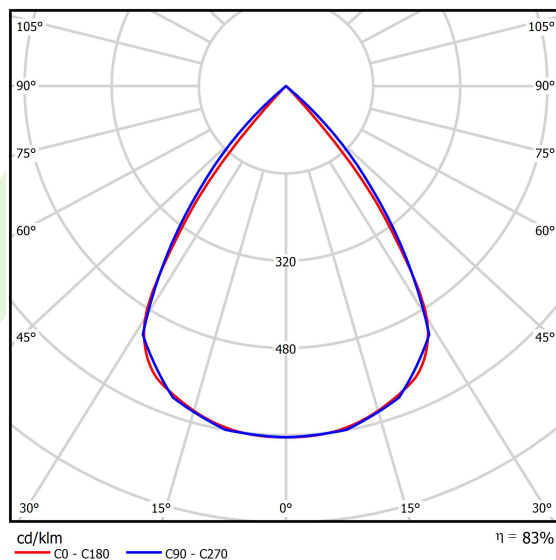

Mechanical data

Assembly	mounted in module ceilings, as well as plasterboard ceilings
Material	steel sheet
Color	RAL 9016 (white)
Diffuser	RASTER (anti-glare louver)
Impact resistant	IK04
Dimensions [mm]	1196 x 75 x 50
Mounting hole [mm]	1175 x 65

A graph of light

Accessories

Index 19.3200.0001.00

Name DOMINO LOW UGR LED
2100/4200/6300 UCHWYTY G/K
KPL. / 596X596 / 596X296 /
1196X75 / 596X75