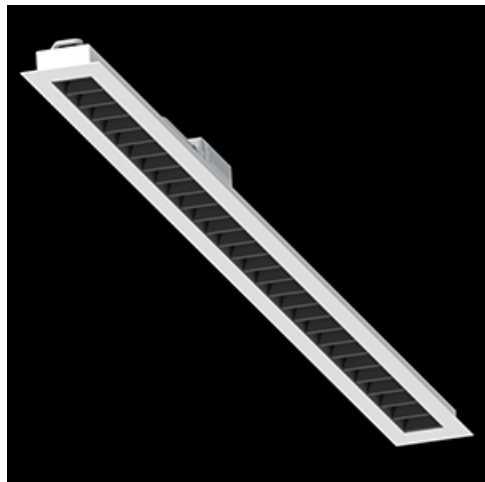

**Product:** DOMINO LOW UGR LED 4200 RASTER DAISY-BLACK-WIDE EDD 34 830 / 1196X75

**Index:** 19.4100.5213.34

## Description

LED luminaire dedicated to be mounted on suspended modular ceilings or cardboard suspended ceilings (using mounting clips or adaptive frame). Equipped with highly efficient LED light sources. The Domino LOW UGR LED uses an anti-glare louvre which reduces glare and directs light precisely. Housing made of steel sheet. Standard colour of the luminaire is white. Significant diversity of the value of luminous flux. Colour rendering index CRI: 80.

## Product information

Category	Recessed luminaires
Family	DOMINO LOW UGR LED
Name	DOMINO LOW UGR LED 4200 RASTER DAISY-BLACK-WIDE EDD 34 830 / 1196X75
Index	19.4100.5213.34

## Mechanical data

Assembly	mounted in module ceilings, as well as plasterboard ceilings
Material	steel sheet
Color	RAL 9016 (white)
Diffuser	RASTER (anti-glare louvre)
Impact resistant	IK04
Dimensions [mm]	1196 x 75 x 50
Mounting hole [mm]	1175 x 65