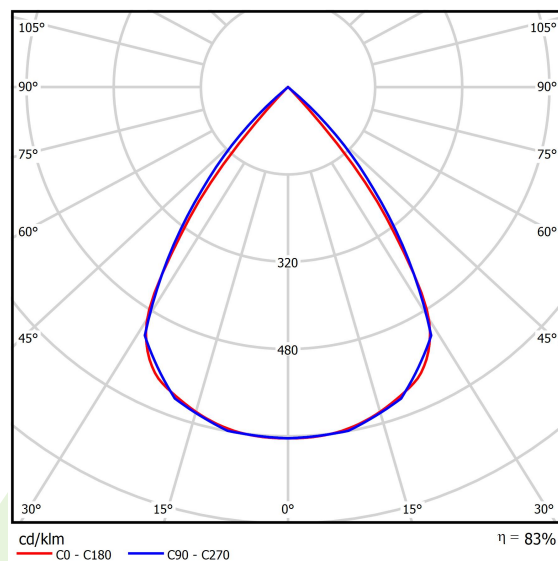

## Light and electrical data

Light source	LED
Luminous flux LED [lm]	4128
LED power [W]	22,6
Luminaire luminous flux [lm]	3425
Power of luminaire [W]	25,3
Luminaire's light efficiency [lm/W]	135,4
Color of the light [K]	3000
CRI	>80
SDCM (LED sources)	3
Beam angle [°]	(C0-C180) / (C90-C270) - 72,6° / 74,4°
Protection against electric shock	II
Protection degree	IP20
Voltage	220..240 V, 50..60 Hz
Lifetime of LED sources [h]	100000 (1) / 147000 (2)
Lx/By	L80/B10 (1) / L70/B10 (2)
Operating temperature range [°C]	5 ÷ 30
Driver	DIM DALI (EDD)
Power factor cos φ	>0,95
Circuit load capacity	50 (B10), 80 (B16), 61 (C10), 98 (C16)

## A graph of light