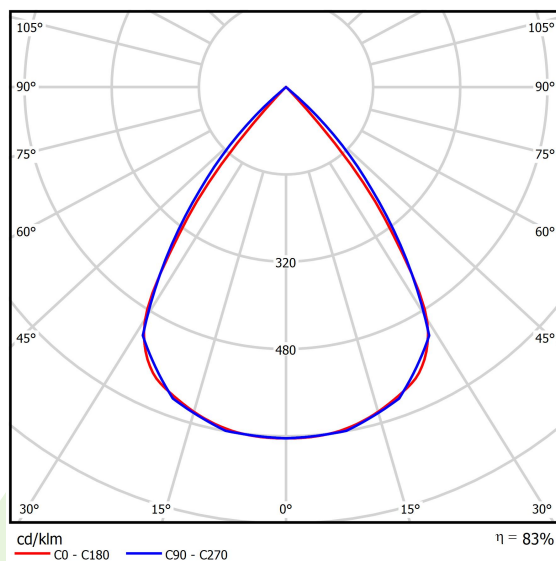

## Light and electrical data

Light source	LED
Luminous flux LED [lm]	4128
LED power [W]	22,6
Luminaire luminous flux [lm]	3425
Power of luminaire [W]	25,3
Luminaire's light efficiency [lm/W]	135,4
Color of the light [K]	3000
CRI	>80
SDCM (LED sources)	3
Beam angle [°]	(C0-C180) / (C90-C270) - 72,6° / 74,4°
Protection against electric shock	II
Protection degree	IP20
Voltage	220..240 V, 50..60 Hz
Lifetime of LED sources [h]	100000 (1) / 147000 (2)
Lx/By	L80/B10 (1) / L70/B10 (2)
Operating temperature range [°C]	5 ÷ 30
Driver	DIM DALI (EDD)
Power factor cos φ	>0,95
Circuit load capacity	50 (B10), 80 (B16), 61 (C10), 98 (C16)

## A graph of light