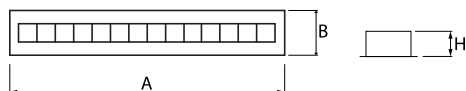

Mechanical data

Assembly	mounted in module ceilings, as well as plasterboard ceilings
Material	steel sheet
Color	RAL 9016 (white)
Diffuser	RASTER (anti-glare louvre)
Impact resistant	IK04
Dimensions [mm]	1196 x 75 x 50
Mounting hole [mm]	1175 x 65