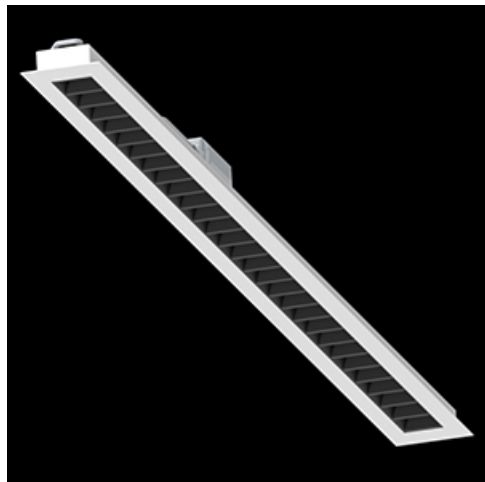

Product: DOMINO LOW UGR LED 4200 RASTER DAISY-BLACK-WIDE EDD 34 830 / 1196X75MM

Index: 19.4100.5213.34

Description

LED luminaire dedicated to be mounted on suspended modular ceilings or cardboard suspended ceilings (using mounting clips or adaptive frame). Equipped with highly efficient LED light sources. The Domino LOW UGR LED uses an anti-glare louvre which reduces glare and directs light precisely. Housing made of steel sheet. Standard colour of the luminaire is white. Significant diversity of the value of luminous flux. Colour rendering index CRI: 80.

Product information

Category	Recessed luminaires
Family	DOMINO LOW UGR LED
Name	DOMINO LOW UGR LED 4200 RASTER DAISY-BLACK-WIDE EDD 34 830 / 1196X75MM
Index	19.4100.5213.34
EAN	5902107301620

Light and electrical data

Light source	LED
Luminous flux LED [lm]	4128
LED power [W]	22,6
Luminaire luminous flux [lm]	3425
Power of luminaire [W]	25,3
Luminaire's light efficiency [lm/W]	135,4
Color of the light [K]	3000
CRI	>80
SDCM (LED sources)	3
Beam angle [°]	(C0-C180) / (C90-C270) - 72,6° / 74,4°
Protection against electric shock	II
Protection degree	IP20
Voltage	220..240 V, 50..60 Hz
Lifetime of LED sources [h]	100000 (1) / 147000 (2)
Lx/By	L80/B10 (1) / L70/B10 (2)
Operating temperature range [°C]	5 ÷ 30
Driver	DIM DALI (EDD)
Power factor cos φ	>0,95
Circuit load capacity	50 (B10), 80 (B16), 61 (C10), 98 (C16)

Mechanical data

Assembly	mounted in module ceilings, as well as plasterboard ceilings
Material	steel sheet
Color	RAL 9016 (white)
Diffuser	RASTER (anti-glare louver)
Impact resistant	IK04
Dimensions [mm]	1196 x 75 x 50
Mounting hole [mm]	1175 x 65