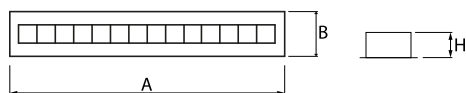

Mechanical data

Assembly	mounted in module ceilings, as well as plasterboard ceilings
Material	steel sheet
Color	RAL 9016 (white)
Diffuser	RASTER (anti-glare louver)
Impact resistant	IK04
Dimensions [mm]	1196 x 75 x 50
Mounting hole [mm]	1175 x 65

A graph of light