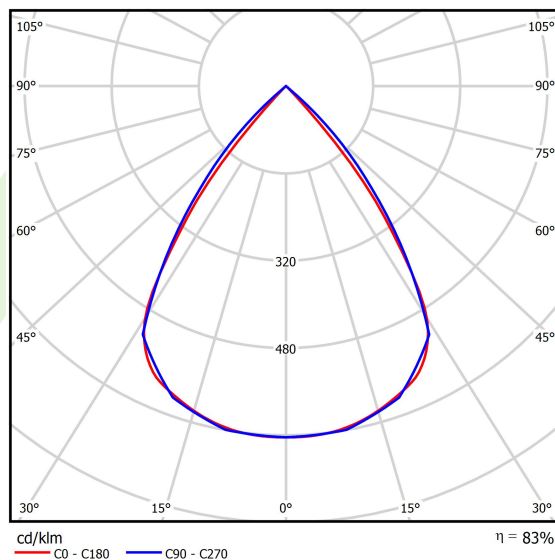

Mechanical data

Assembly	mounted in module ceilings, as well as plasterboard ceilings
Material	steel sheet
Color	RAL 9016 (white)
Diffuser	RASTER (anti-glare louver)
Impact resistant	IK04
Dimensions [mm]	1196 x 75 x 50
Mounting hole [mm]	1175 x 65

A graph of light

Accessories

Index 19.3200.0001.00

Name DOMINO LOW UGR LED
2100/4200/6300 UCHWYTY G/K
KPL. / 596X596 / 596X296 /
1196X75 / 596X75