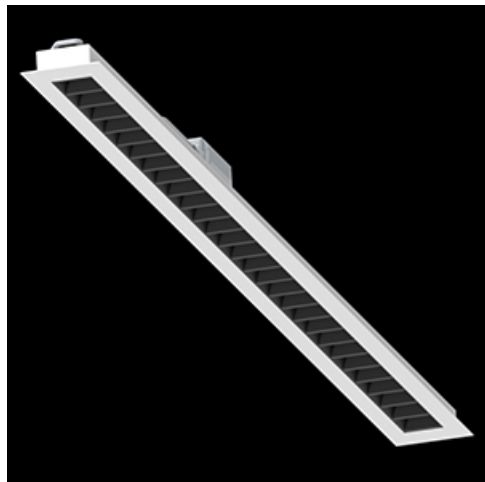

Product: DOMINO LOW UGR LED 4200 RASTER DAISY-BLACK-WIDE E 34 830 / 1196X75MM

Index: 19.4100.5211.34

Description

LED luminaire dedicated to be mounted on suspended modular ceilings or cardboard suspended ceilings (using mounting clips or adaptive frame). Equipped with highly efficient LED light sources. The Domino LOW UGR LED uses an anti-glare louvre which reduces glare and directs light precisely. Housing made of steel sheet. Standard colour of the luminaire is white. Significant diversity of the value of luminous flux. Colour rendering index CRI: 80.

Product information

Category	Recessed luminaires
Family	DOMINO LOW UGR LED
Name	DOMINO LOW UGR LED 4200 RASTER DAISY-BLACK-WIDE E 34 830 / 1196X75MM
Index	19.4100.5211.34
EAN	5902107301606

Light and electrical data

Light source	LED
Luminous flux LED [lm]	4128
LED power [W]	22,6
Luminaire luminous flux [lm]	3425
Power of luminaire [W]	25,3
Luminaire's light efficiency [lm/W]	135,4
Color of the light [K]	3000
CRI	>80
SDCM (LED sources)	3
Beam angle [°]	(C0-C180) / (C90-C270) - 72,6° / 74,4°
Protection against electric shock	II
Protection degree	IP20
Voltage	220..240 V, 50..60 Hz
Lifetime of LED sources [h]	100000 (1) / 147000 (2)
Lx/By	L80/B10 (1) / L70/B10 (2)
Operating temperature range [°C]	5 ÷ 30
Driver	standard on/off (E)
Power factor cos φ	>0,95
Circuit load capacity	31 (B10), 49 (B16), 51 (C10), 82 (C16)

Mechanical data

Assembly	mounted in module ceilings, as well as plasterboard ceilings
Material	steel sheet
Color	RAL 9016 (white)
Diffuser	RASTER (anti-glare louver)
Impact resistant	IK04
Dimensions [mm]	1196 x 75 x 50
Mounting hole [mm]	1175 x 65