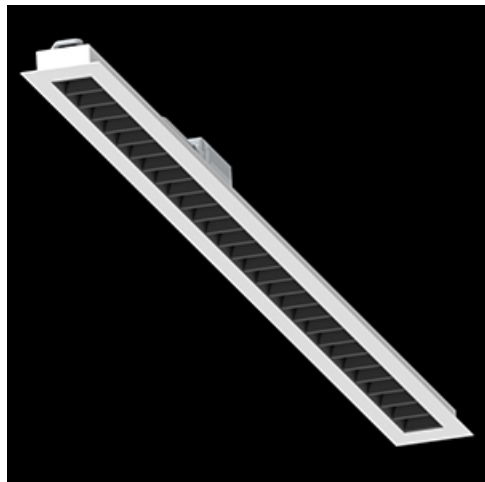

Product: DOMINO LOW UGR LED 4200 RASTER DAISY-BLACK-WIDE E 34 830 / 1196X75

Index: 19.4100.5211.34

Description

LED luminaire dedicated to be mounted on suspended modular ceilings or cardboard suspended ceilings (using mounting clips or adaptive frame). Equipped with highly efficient LED light sources. The Domino LOW UGR LED uses an anti-glare louvre which reduces glare and directs light precisely. Housing made of steel sheet. Standard colour of the luminaire is white. Significant diversity of the value of luminous flux. Colour rendering index CRI: 80.

Product information

Category	Recessed luminaires
Family	DOMINO LOW UGR LED
Name	DOMINO LOW UGR LED 4200 RASTER DAISY-BLACK-WIDE E 34 830 / 1196X75
Index	19.4100.5211.34

Light and electrical data

Light source	LED
Luminous flux LED [lm]	4128
LED power [W]	22,6
Luminaire luminous flux [lm]	3425
Power of luminaire [W]	25,3
Luminaire's light efficiency [lm/W]	135,4
Color of the light [K]	3000
CRI	>80
SDCM (LED sources)	3
Beam angle [°]	(C0-C180) / (C90-C270) - 72,6° / 74,4°
Protection against electric shock	II
Protection degree	IP20
Voltage	220..240 V, 50..60 Hz
Lifetime of LED sources [h]	100000 (1) / 147000 (2)
Lx/By	L80/B10 (1) / L70/B10 (2)
Operating temperature range [°C]	5 ÷ 30
Driver	standard on/off (E)
Power factor cos φ	>0,95
Circuit load capacity	31 (B10), 49 (B16), 51 (C10), 82 (C16)

Mechanical data

Assembly	mounted in module ceilings, as well as plasterboard ceilings
Material	steel sheet
Color	RAL 9016 (white)
Diffuser	RASTER (anti-glare louvre)
Impact resistant	IK04
Dimensions [mm]	1196 x 75 x 50
Mounting hole [mm]	1175 x 65