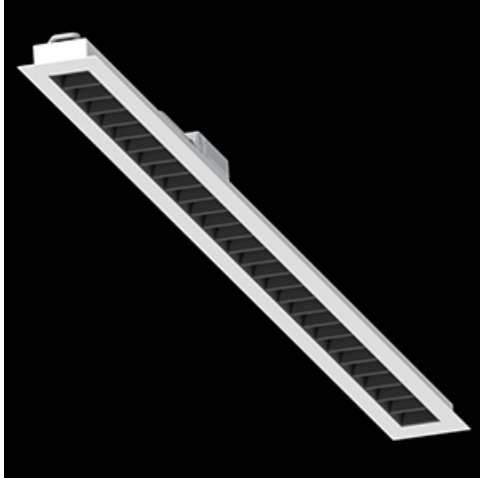

Product: DOMINO LOW UGR LED 4200 RASTER DAISY-BLACK-WIDE E 34 830 / 1196X75

Index: 19.4100.5211.34

Description

LED luminaire dedicated to be mounted on suspended modular ceilings or cardboard suspended ceilings (using mounting clips or adaptive frame). Equipped with highly efficient LED light sources. The Domino LOW UGR LED uses an anti-glare louvre which reduces glare and directs light precisely. Housing made of steel sheet. Standard colour of the luminaire is white. Significant diversity of the value of luminous flux. Colour rendering index CRI: 80.

Product information

Category	Recessed luminaires
Family	DOMINO LOW UGR LED
Name	DOMINO LOW UGR LED 4200 RASTER DAISY-BLACK-WIDE E 34 830 / 1196X75
Index	19.4100.5211.34

Light and electrical data

Light source	LED
Luminous flux LED [lm]	4128
LED power [W]	22,6
Luminaire luminous flux [lm]	3425
Power of luminaire [W]	25,3
Luminaire's light efficiency [lm/W]	135,4
Color of the light [K]	3000
CRI	>80
SDCM (LED sources)	3
Beam angle [°]	(C0-C180) / (C90-C270) - 72,6° / 74,4°
Protection against electric shock	II
Protection degree	IP20
Voltage	220..240 V, 50..60 Hz
Lifetime of LED sources [h]	100000 (1) / 147000 (2)
Lx/By	L80/B10 (1) / L70/B10 (2)
Operating temperature range [°C]	5 ÷ 30
Driver	standard on/off (E)
Power factor cos φ	>0,95
Circuit load capacity	31 (B10), 49 (B16), 51 (C10), 82 (C16)

Mechanical data

Assembly	mounted in module ceilings, as well as plasterboard ceilings
Material	steel sheet
Color	RAL 9016 (white)
Diffuser	RASTER (anti-glare louvre)
Impact resistant	IK04
Dimensions [mm]	1196 x 75 x 50
Mounting hole [mm]	1175 x 65