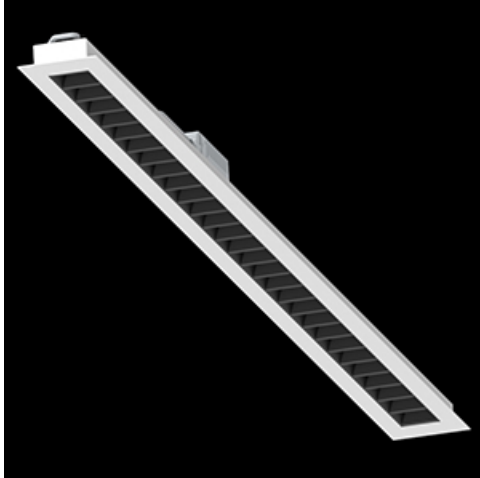

**Product:** DOMINO LOW UGR LED 4200 RASTER DAISY-BLACK-WIDE E 34 830 / 1196X75

**Index:** 19.4100.5211.34

## Description

LED luminaire dedicated to be mounted on suspended modular ceilings or cardboard suspended ceilings (using mounting clips or adaptive frame). Equipped with highly efficient LED light sources. The Domino LOW UGR LED uses an anti-glare louvre which reduces glare and directs light precisely. Housing made of steel sheet. Standard colour of the luminaire is white. Significant diversity of the value of luminous flux. Colour rendering index CRI: 80.

## Product information

Category	<b>Recessed luminaires</b>
Family	<b>DOMINO LOW UGR LED</b>
Name	<b>DOMINO LOW UGR LED 4200 RASTER DAISY-BLACK-WIDE E 34 830 / 1196X75</b>
Index	<b>19.4100.5211.34</b>

## Mechanical data

Assembly	<b>mounted in module ceilings, as well as plasterboard ceilings</b>
Material	<b>steel sheet</b>
Color	<b>RAL 9016 (white)</b>
Diffuser	<b>RASTER (anti-glare louvre)</b>
Impact resistant	<b>IK04</b>
Dimensions [mm]	<b>1196 x 75 x 50</b>
Mounting hole [mm]	<b>1175 x 65</b>