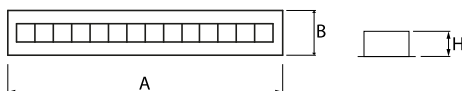

Product: DOMINO LOW UGR LED 4200 RASTER DAISY-BLACK-WIDE E 34 830 / 1196X75

Index: 19.4100.5211.34

Description

LED luminaire dedicated to be mounted on suspended modular ceilings or cardboard suspended ceilings (using mounting clips or adaptive frame). Equipped with highly efficient LED light sources. The Domino LOW UGR LED uses an anti-glare louvre which reduces glare and directs light precisely. Housing made of steel sheet. Standard colour of the luminaire is white. Significant diversity of the value of luminous flux. Colour rendering index CRI: 80.

Product information

Category	Recessed luminaires
Family	DOMINO LOW UGR LED
Name	DOMINO LOW UGR LED 4200 RASTER DAISY-BLACK-WIDE E 34 830 / 1196X75
Index	19.4100.5211.34

Light and electrical data

Light source	LED
Luminous flux LED [lm]	4128
LED power [W]	22,6
Luminaire luminous flux [lm]	3425
Power of luminaire [W]	25,3
Luminaire's light efficiency [lm/W]	135,4
Color of the light [K]	3000
CRI	>80
SDCM (LED sources)	3
Beam angle [°]	(C0-C180) / (C90-C270) - 72,6° / 74,4°
Protection against electric shock	II
Protection degree	IP20
Voltage	220..240 V, 50..60 Hz
Lifetime of LED sources [h]	100000 (1) / 147000 (2)
Lx/By	L80/B10 (1) / L70/B10 (2)
Operating temperature range [°C]	5 ÷ 30
Driver	standard on/off (E)
Power factor cos φ	>0,95
Circuit load capacity	31 (B10), 49 (B16), 51 (C10), 82 (C16)

Mechanical data

Assembly	mounted in module ceilings, as well as plasterboard ceilings
Material	steel sheet
Color	RAL 9016 (white)
Diffuser	RASTER (anti-glare louvre)
Impact resistant	IK04
Dimensions [mm]	1196 x 75 x 50
Mounting hole [mm]	1175 x 65