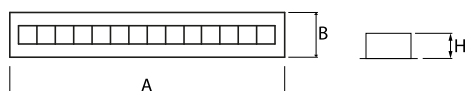

Product: DOMINO LOW UGR LED 4200 RASTER DAISY-BLACK-WIDE E 34 830 / 1196X75

Index: 19.4100.5211.34

Description

LED luminaire dedicated to be mounted on suspended modular ceilings or cardboard suspended ceilings (using mounting clips or adaptive frame). Equipped with highly efficient LED light sources. The Domino LOW UGR LED uses an anti-glare louvre which reduces glare and directs light precisely. Housing made of steel sheet. Standard colour of the luminaire is white. Significant diversity of the value of luminous flux. Colour rendering index CRI: 80.

Product information

Category	Recessed luminaires
Family	DOMINO LOW UGR LED
Name	DOMINO LOW UGR LED 4200 RASTER DAISY-BLACK-WIDE E 34 830 / 1196X75
Index	19.4100.5211.34

Light and electrical data

Light source	LED
Luminous flux LED [lm]	4128
LED power [W]	22,6
Luminaire luminous flux [lm]	3425
Power of luminaire [W]	25,3
Luminaire's light efficiency [lm/W]	135,4
Color of the light [K]	3000
CRI	>80
SDCM (LED sources)	3
Beam angle [°]	(C0-C180) / (C90-C270) - 72,6° / 74,4°
Protection against electric shock	II
Protection degree	IP20
Voltage	220..240 V, 50..60 Hz
Lifetime of LED sources [h]	100000 (1) / 147000 (2)
Lx/By	L80/B10 (1) / L70/B10 (2)
Operating temperature range [°C]	5 ÷ 30
Driver	standard on/off (E)
Power factor cos φ	>0,95
Circuit load capacity	31 (B10), 49 (B16), 51 (C10), 82 (C16)

Mechanical data

Assembly	mounted in module ceilings, as well as plasterboard ceilings
Material	steel sheet
Color	RAL 9016 (white)
Diffuser	RASTER (anti-glare louvre)
Impact resistant	IK04
Dimensions [mm]	1196 x 75 x 50
Mounting hole [mm]	1175 x 65