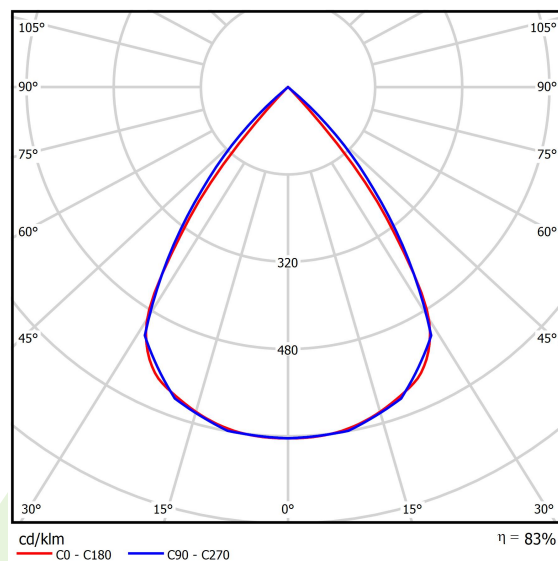

## Light and electrical data

Light source	<b>LED</b>
Luminous flux LED [lm]	<b>4128</b>
LED power [W]	<b>22,6</b>
Luminaire luminous flux [lm]	<b>3425</b>
Power of luminaire [W]	<b>25,3</b>
Luminaire's light efficiency [lm/W]	<b>135,4</b>
Color of the light [K]	<b>3000</b>
CRI	<b>&gt;80</b>
SDCM (LED sources)	<b>3</b>
Beam angle [°]	<b>(C0-C180) / (C90-C270) - 72,6° / 74,4°</b>
Protection against electric shock	<b>II</b>
Protection degree	<b>IP20</b>
Voltage	<b>220..240 V, 50..60 Hz</b>
Lifetime of LED sources [h]	<b>100000 (1) / 147000 (2)</b>
Lx/By	<b>L80/B10 (1) / L70/B10 (2)</b>
Operating temperature range [°C]	<b>5 ÷ 30</b>
Driver	<b>standard on/off (E)</b>
Power factor cos φ	<b>&gt;0,95</b>
Circuit load capacity	<b>31 (B10), 49 (B16), 51 (C10), 82 (C16)</b>

## A graph of light