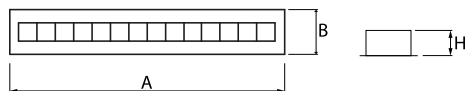

Mechanical data

Assembly	mounted in module ceilings, as well as plasterboard ceilings
Material	steel sheet
Color	RAL 9016 (white)
Diffuser	RASTER (anti-glare louver)
Impact resistant	IK04
Dimensions [mm]	1196 x 75 x 50
Mounting hole [mm]	1175 x 65

A graph of light