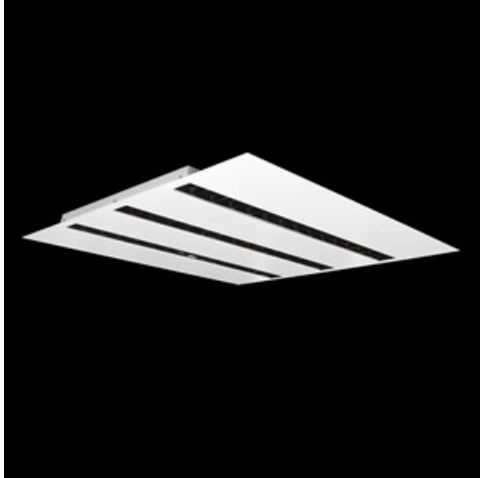

**Product:** DOMINO LOW UGR LED 6300 RASTER DAISY-BLACK-WIDE EDD 34 840 / 596X596

**Index:** 19.4100.4323.34

## Description

LED luminaire dedicated to be mounted on suspended modular ceilings, cardboard suspended ceilings (using mounting clips or adaptive frame), directly on the ceiling (using ceiling sheet) or using ceiling sheet and suspensions. Equipped with highly efficient LED light sources. The Domino LOW UGR LED uses an anti-glare louvre which reduces glare and directs light precisely. Housing made of steel sheet. Standard colour of the luminaire is white. Significant diversity of the value of luminous flux. Colour rendering index CRI: 80.