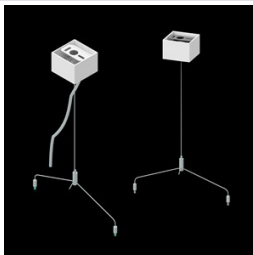

Index 19.3272.0102.34

Name SUSPENSION NEW TYPE-G+H
34 LENGHT 1,5M WIRE 5X SET
TYPE-Y