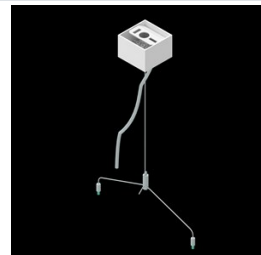

Index 6E1-500KW341P-5Y

Name SUSPENSION NEW TYPE-G 34
LENGHT 1,5M WIRE 5X 1-POINT
TYPE-Y