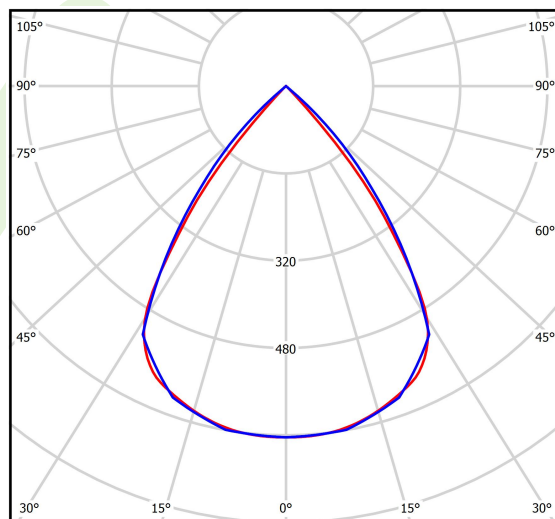

Light and electrical data

| | |
|-------------------------------------|--|
| Light source | LED |
| Luminous flux LED [lm] | 6709,5 |
| LED power [W] | 33,9 |
| Luminaire luminous flux [lm] | 5568 |
| Power of luminaire [W] | 38 |
| Luminaire's light efficiency [lm/W] | 146,5 |
| Color of the light [K] | 4000 |
| CRI | >80 |
| SDCM (LED sources) | 3 |
| Beam angle [°] | (C0-C180) / (C90-C270) - 72,6° / 74,4° |
| Protection against electric shock | II |
| Protection degree | IP20 |
| Voltage | 220..240 V, 50..60 Hz |
| Lifetime of LED sources [h] | 100000 (1) / 147000 (2) |
| Lx/By | L80/B10 (1) / L70/B10 (2) |
| Operating temperature range [°C] | 5 ÷ 30 |
| Driver | DIM DALI (EDD) |
| Power factor cos φ | >0,95 |
| Circuit load capacity | 20 (B10), 30 (B16), 32 (C10), 52 (C16) |

A graph of light

cd/klm
C0 - C180 C90 - C270

η = 83%

Accessories

Index 19.3200.0001.00

Name DOMINO LOW UGR LED
2100/4200/6300 mounting clips
set for plasterboard ceiling /
596X596 / 596X296 / 1196X75 /
596X75