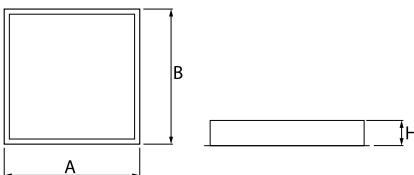

Mechanical data

Assembly	mounted in module ceilings as well as plasterboard ceilings, directly mounted to ceiling construction and surface mounted on slings using accessories
Material	steel sheet
Color	RAL 9016 (white)
Diffuser	RASTER (anti-glare louvre)
Impact resistant	IK04
Weight [kg]	2,94
Dimensions [mm]	596 x 596 x 23
Mounting hole [mm]	585 x 585