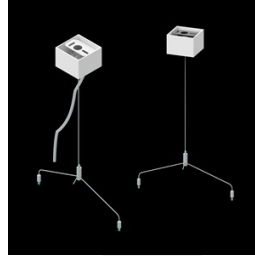

Product: DOMINO LOW UGR LED 6300 RASTER DAISY-BLACK-WIDE EDD 34 840 / 596X596

Index: 19.4100.4323.34

Description

LED luminaire dedicated to be mounted on suspended modular ceilings, cardboard suspended ceilings (using mounting clips or adaptive frame), directly on the ceiling (using ceiling sheet) or using ceiling sheet and suspensions. Equipped with highly efficient LED light sources. The Domino LOW UGR LED uses an anti-glare louvre which reduces glare and directs light precisely. Housing made of steel sheet. Standard colour of the luminaire is white. Significant diversity of the value of luminous flux. Colour rendering index CRI: 80.

Mechanical data

| | |
|--------------------|---|
| Assembly | mounted in module ceilings as well as plasterboard ceilings, directly mounted to ceiling construction and surface mounted on slings using accessories |
| Material | steel sheet |
| Color | RAL 9016 (white) |
| Diffuser | RASTER (anti-glare louver) |
| Impact resistant | IK04 |
| Weight [kg] | 2,94 |
| Dimensions [mm] | 596 x 596 x 23 |
| Mounting hole [mm] | 585 x 585 |

A graph of light

cd/klm
C0 - C180 C90 - C270

η = 83%

Accessories

Index 19.3200.0001.00

Name DOMINO LOW UGR LED
2100/4200/6300 mounting clips
set for plasterboard ceiling /
596X596 / 596X296 / 1196X75 /
596X75

Index 19.3200.0005.34

Name DOMINO LOW UGR LED ceiling
sheet-suspension EDD 34 /
596X596MM

Index 19.3272.0102.34

Name SUSPENSION NEW TYPE-G+H
34 LENGHT 1,5M WIRE 5X SET
TYPE-Y

Index 6E1-500KW341P-5Y

Name SUSPENSION NEW TYPE-G 34
LENGHT 1,5M WIRE 5X 1-POINT
TYPE-Y