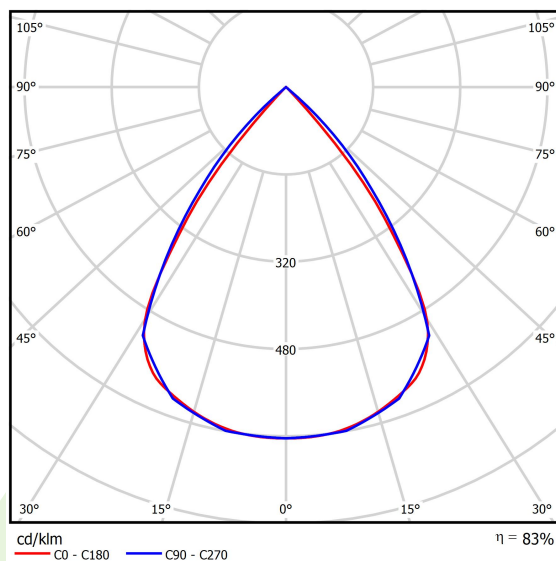

## Light and electrical data

Light source	<b>LED</b>
Luminous flux LED [lm]	<b>6709,5</b>
LED power [W]	<b>33,9</b>
Luminaire luminous flux [lm]	<b>5568</b>
Power of luminaire [W]	<b>38</b>
Luminaire's light efficiency [lm/W]	<b>146,5</b>
Color of the light [K]	<b>4000</b>
CRI	<b>&gt;80</b>
SDCM (LED sources)	<b>3</b>
Beam angle [°]	<b>(C0-C180) / (C90-C270) - 72,6° / 74,4°</b>
Protection against electric shock	<b>II</b>
Protection degree	<b>IP20</b>
Voltage	<b>220..240 V, 50..60 Hz</b>
Lifetime of LED sources [h]	<b>100000 (1) / 147000 (2)</b>
Lx/By	<b>L80/B10 (1) / L70/B10 (2)</b>
Operating temperature range [°C]	<b>5 ÷ 30</b>
Driver	<b>DIM DALI (EDD)</b>
Power factor cos φ	<b>&gt;0,95</b>
Circuit load capacity	<b>20 (B10), 30 (B16), 32 (C10), 52 (C16)</b>

## A graph of light