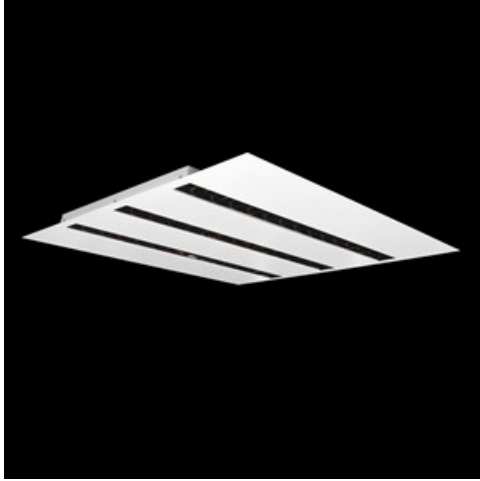

Product: DOMINO LOW UGR LED 6300 RASTER DAISY-BLACK-WIDE EDD 34 840 / 596X596

Index: 19.4100.4323.34

Description

LED luminaire dedicated to be mounted on suspended modular ceilings, cardboard suspended ceilings (using mounting clips or adaptive frame), directly on the ceiling (using ceiling sheet) or using ceiling sheet and suspensions. Equipped with highly efficient LED light sources. The Domino LOW UGR LED uses an anti-glare louvre which reduces glare and directs light precisely. Housing made of steel sheet. Standard colour of the luminaire is white. Significant diversity of the value of luminous flux. Colour rendering index CRI: 80.

Product information

Category	Recessed luminaires
Family	DOMINO LOW UGR LED
Name	DOMINO LOW UGR LED 6300 RASTER DAISY-BLACK-WIDE EDD 34 840 / 596X596
Index	19.4100.4323.34
EAN	5902107281878

Light and electrical data

Mechanical data

Assembly	mounted in module ceilings as well as plasterboard ceilings, directly mounted to ceiling construction and surface mounted on slings using accessories
Material	steel sheet
Color	RAL 9016 (white)
Diffuser	RASTER (anti-glare louver)
Impact resistant	IK04
Weight [kg]	2,94
Dimensions [mm]	596 x 596 x 23
Mounting hole [mm]	585 x 585