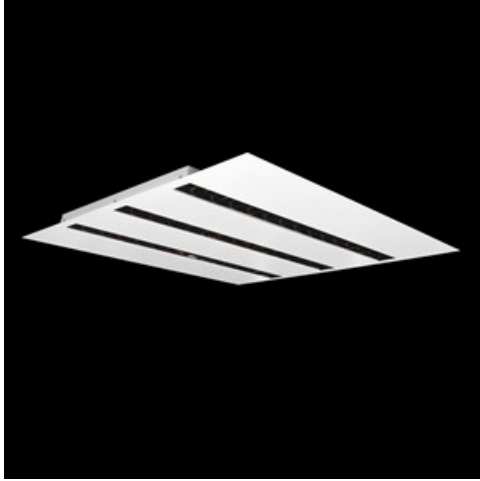

Product: DOMINO LOW UGR LED 6300 RASTER DAISY-BLACK-WIDE EDD 34 840 / 596X596

Index: 19.4100.4323.34

Description

LED luminaire dedicated to be mounted on suspended modular ceilings, cardboard suspended ceilings (using mounting clips or adaptive frame), directly on the ceiling (using ceiling sheet) or using ceiling sheet and suspensions. Equipped with highly efficient LED light sources. The Domino LOW UGR LED uses an anti-glare louvre which reduces glare and directs light precisely. Housing made of steel sheet. Standard colour of the luminaire is white. Significant diversity of the value of luminous flux. Colour rendering index CRI: 80.

Product information

| | |
|----------|--|
| Category | Recessed luminaires |
| Family | DOMINO LOW UGR LED |
| Name | DOMINO LOW UGR LED 6300 RASTER DAISY-BLACK-WIDE EDD 34 840 / 596X596 |
| Index | 19.4100.4323.34 |
| EAN | 5902107281878 |

Mechanical data

| | |
|--------------------|---|
| Assembly | mounted in module ceilings as well as plasterboard ceilings, directly mounted to ceiling construction and surface mounted on slings using accessories |
| Material | steel sheet |
| Color | RAL 9016 (white) |
| Diffuser | RASTER (anti-glare louver) |
| Impact resistant | IK04 |
| Weight [kg] | 2,94 |
| Dimensions [mm] | 596 x 596 x 23 |
| Mounting hole [mm] | 585 x 585 |