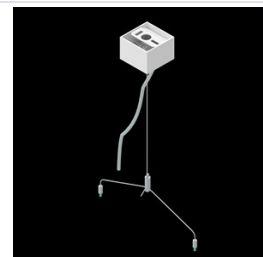

Product: DOMINO LOW UGR LED 6300 RASTER DAISY-BLACK-WIDE EDD 34 840 / 596X596

Index: 19.4100.4323.34

Description

LED luminaire dedicated to be mounted on suspended modular ceilings, cardboard suspended ceilings (using mounting clips or adaptive frame), directly on the ceiling (using ceiling sheet) or using ceiling sheet and suspensions. Equipped with highly efficient LED light sources. The Domino LOW UGR LED uses an anti-glare louvre which reduces glare and directs light precisely. Housing made of steel sheet. Standard colour of the luminaire is white. Significant diversity of the value of luminous flux. Colour rendering index CRI: 80.

A graph of light

cd/klm
— C0 - C180 — C90 - C270

$\eta = 83\%$

Accessories

Index 19.3200.0001.00

Name DOMINO LOW UGR LED
2100/4200/6300 mounting clips
set for plasterboard ceiling /
596X596 / 596X296 / 1196X75 /
596X75

Index 19.3200.0005.34

Name DOMINO LOW UGR LED ceiling
sheet-suspension EDD 34 /
596X596MM

Index 19.3272.0102.34

Name SUSPENSION NEW TYPE-G+H
34 LENGHT 1,5M WIRE 5X SET
TYPE-Y

Index 6E1-500KW341P-5Y

Name SUSPENSION NEW TYPE-G 34
LENGHT 1,5M WIRE 5X 1-POINT
TYPE-Y