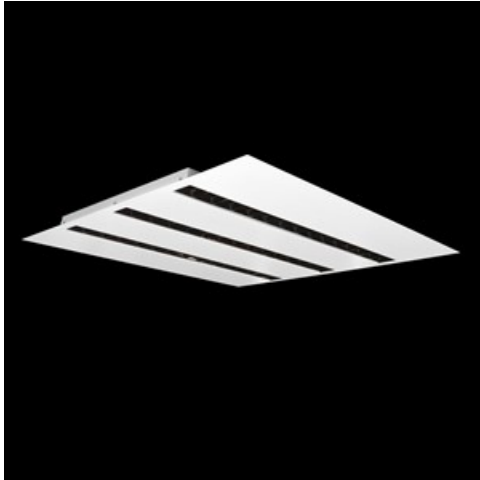

**Product:** DOMINO LOW UGR LED 6300 RASTER DAISY-BLACK-WIDE EDD 34 840 / 596X596

**Index:** 19.4100.4323.34

## Description

LED luminaire dedicated to be mounted on suspended modular ceilings, cardboard suspended ceilings (using mounting clips or adaptive frame), directly on the ceiling (using ceiling sheet) or using ceiling sheet and suspensions. Equipped with highly efficient LED light sources. The Domino LOW UGR LED uses an anti-glare louvre which reduces glare and directs light precisely. Housing made of steel sheet. Standard colour of the luminaire is white. Significant diversity of the value of luminous flux. Colour rendering index CRI: 80.