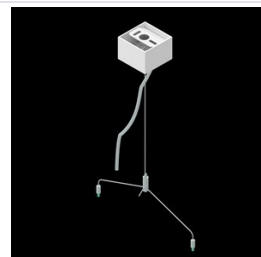

Product: DOMINO LOW UGR LED 6300 RASTER DAISY-BLACK-WIDE E 34 840 / 596X596

Index: 19.4100.4321.34

Description

LED luminaire dedicated to be mounted on suspended modular ceilings, cardboard suspended ceilings (using mounting clips or adaptive frame), directly on the ceiling (using ceiling sheet) or using ceiling sheet and suspensions. Equipped with highly efficient LED light sources. The Domino LOW UGR LED uses an anti-glare louvre which reduces glare and directs light precisely. Housing made of steel sheet. Standard colour of the luminaire is white. Significant diversity of the value of luminous flux. Colour rendering index CRI: 80.

Mechanical data

Assembly	mounted in module ceilings as well as plasterboard ceilings, directly mounted to ceiling construction and surface mounted on slings using accessories
Material	steel sheet
Color	RAL 9016 (white)
Diffuser	RASTER (anti-glare louver)
Impact resistant	IK04
Weight [kg]	2,9
Dimensions [mm]	596 x 596 x 23
Mounting hole [mm]	585 x 585

A graph of light

cd/klm
— C0 - C180 — C90 - C270

$\eta = 83\%$

Accessories

Index 19.3200.0001.00

Name DOMINO LOW UGR LED
2100/4200/6300 mounting clips
set for plasterboard ceiling /
596X596 / 596X296 / 1196X75 /
596X75

Index 19.3200.0004.34

Name DOMINO LOW UGR LED ceiling
sheet-suspension E 34 /
596X596MM

Index 19.3272.0101.34

Name SUSPENSION NEW TYPE-G+H
34 LENGHT 1,5M WIRE 3X SET
TYPE-Y

Index 6E1-500KW341P-3Y

Name SUSPENSION NEW TYPE-G 34
LENGHT 1,5M WIRE 3X 1-POINT
TYPE-Y