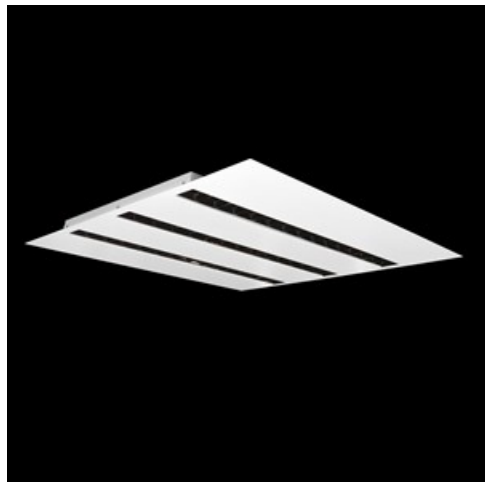

Product: DOMINO LOW UGR LED 6300 RASTER DAISY-BLACK-WIDE E 34 840 / 596X596

Index: 19.4100.4321.34

Description

LED luminaire dedicated to be mounted on suspended modular ceilings, cardboard suspended ceilings (using mounting clips or adaptive frame), directly on the ceiling (using ceiling sheet) or using ceiling sheet and suspensions. Equipped with highly efficient LED light sources. The Domino LOW UGR LED uses an anti-glare louvre which reduces glare and directs light precisely. Housing made of steel sheet. Standard colour of the luminaire is white. Significant diversity of the value of luminous flux. Colour rendering index CRI: 80.

Product information

Category	Recessed luminaires
Family	DOMINO LOW UGR LED
Name	DOMINO LOW UGR LED 6300 RASTER DAISY-BLACK-WIDE E 34 840 / 596X596
Index	19.4100.4321.34
EAN	5902107281786

Light and electrical data

Mechanical data

Assembly	mounted in module ceilings as well as plasterboard ceilings, directly mounted to ceiling construction and surface mounted on slings using accessories
Material	steel sheet
Color	RAL 9016 (white)
Diffuser	RASTER (anti-glare louver)
Impact resistant	IK04
Weight [kg]	2,9
Dimensions [mm]	596 x 596 x 23
Mounting hole [mm]	585 x 585