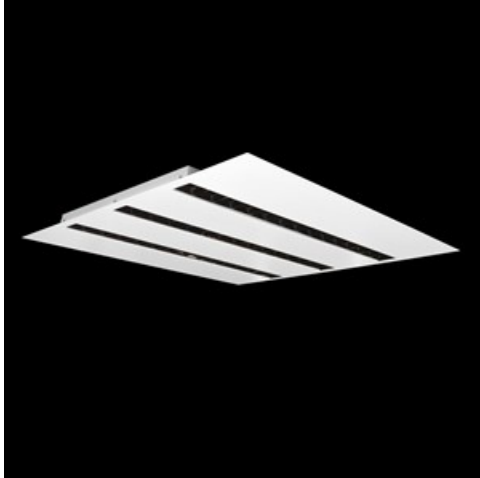

Product: DOMINO LOW UGR LED 6300 RASTER DAISY-BLACK-WIDE E 34 840 / 596X596

Index: 19.4100.4321.34

Description

LED luminaire dedicated to be mounted on suspended modular ceilings, cardboard suspended ceilings (using mounting clips or adaptive frame), directly on the ceiling (using ceiling sheet) or using ceiling sheet and suspensions. Equipped with highly efficient LED light sources. The Domino LOW UGR LED uses an anti-glare louvre which reduces glare and directs light precisely. Housing made of steel sheet. Standard colour of the luminaire is white. Significant diversity of the value of luminous flux. Colour rendering index CRI: 80.

Product information

Category	Recessed luminaires
Family	DOMINO LOW UGR LED
Name	DOMINO LOW UGR LED 6300 RASTER DAISY-BLACK-WIDE E 34 840 / 596X596
Index	19.4100.4321.34
EAN	5902107281786

Light and electrical data

Mechanical data

Assembly	mounted in module ceilings as well as plasterboard ceilings, directly mounted to ceiling construction and surface mounted on slings using accessories
Material	steel sheet
Color	RAL 9016 (white)
Diffuser	RASTER (anti-glare louver)
Impact resistant	IK04
Weight [kg]	2,9
Dimensions [mm]	596 x 596 x 23
Mounting hole [mm]	585 x 585