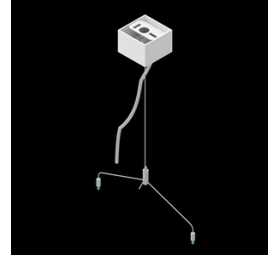

Index 6E1-500KW341P-3Y

Name SUSPENSION NEW TYPE-G 34
LENGHT 1,5M WIRE 3X 1-POINT
TYPE-Y