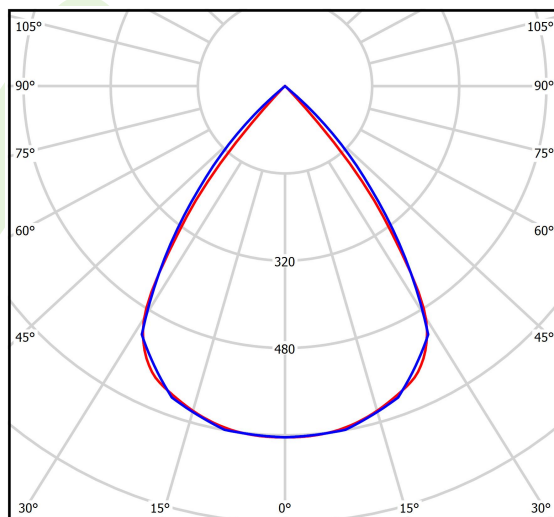

A graph of light

cd/klm
C0 - C180 C90 - C270

$\eta = 83\%$