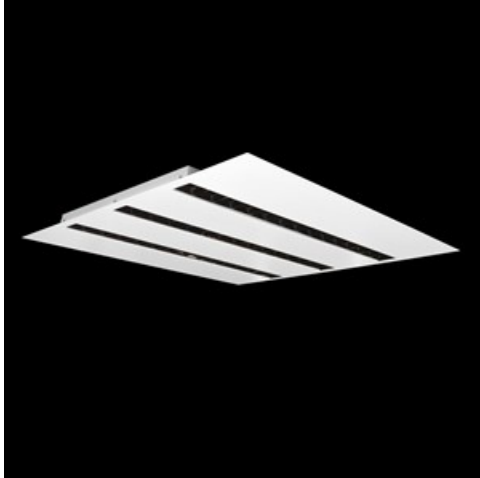

**Product:** DOMINO LOW UGR LED 6300 RASTER DAISY-BLACK-WIDE E 34 840 / 596X596

**Index:** 19.4100.4321.34

## Description

LED luminaire dedicated to be mounted on suspended modular ceilings, cardboard suspended ceilings (using mounting clips or adaptive frame), directly on the ceiling (using ceiling sheet) or using ceiling sheet and suspensions. Equipped with highly efficient LED light sources. The Domino LOW UGR LED uses an anti-glare louvre which reduces glare and directs light precisely. Housing made of steel sheet. Standard colour of the luminaire is white. Significant diversity of the value of luminous flux. Colour rendering index CRI: 80.