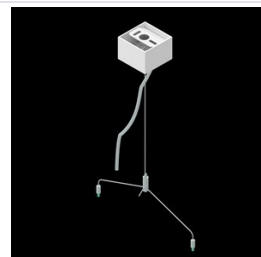

Product: DOMINO LOW UGR LED 6300 RASTER DAISY-BLACK-WIDE E 34 840 / 596X596

Index: 19.4100.4321.34

Description

LED luminaire dedicated to be mounted on suspended modular ceilings, cardboard suspended ceilings (using mounting clips or adaptive frame), directly on the ceiling (using ceiling sheet) or using ceiling sheet and suspensions. Equipped with highly efficient LED light sources. The Domino LOW UGR LED uses an anti-glare louvre which reduces glare and directs light precisely. Housing made of steel sheet. Standard colour of the luminaire is white. Significant diversity of the value of luminous flux. Colour rendering index CRI: 80.

Mechanical data

Assembly	mounted in module ceilings as well as plasterboard ceilings, directly mounted to ceiling construction and surface mounted on slings using accessories
Material	steel sheet
Color	RAL 9016 (white)
Diffuser	RASTER (anti-glare louver)
Impact resistant	IK04
Weight [kg]	2,9
Dimensions [mm]	596 x 596 x 23
Mounting hole [mm]	585 x 585

A graph of light

cd/klm
C0 - C180 C90 - C270

$\eta = 83\%$

Accessories

Index 19.3200.0001.00

Name DOMINO LOW UGR LED
2100/4200/6300 mounting clips
set for plasterboard ceiling /
596X596 / 596X296 / 1196X75 /
596X75

Index 19.3200.0004.34

Name DOMINO LOW UGR LED ceiling
sheet-suspension E 34 /
596X596MM

Index 19.3272.0101.34

Name SUSPENSION NEW TYPE-G+H
34 LENGHT 1,5M WIRE 3X SET
TYPE-Y

Index 6E1-500KW341P-3Y

Name SUSPENSION NEW TYPE-G 34
LENGHT 1,5M WIRE 3X 1-POINT
TYPE-Y