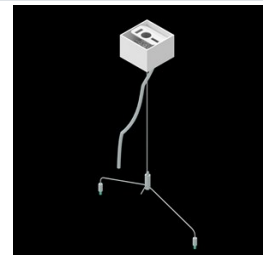

Index 6E1-500KW341P-3Y

Name SUSPENSION NEW TYPE-G 34
LENGHT 1,5M WIRE 3X 1-POINT
TYPE-Y