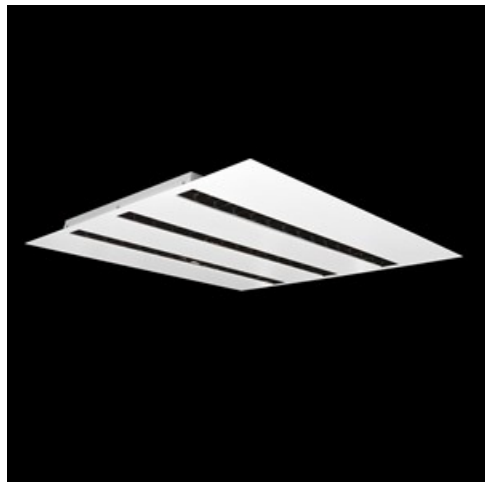

**Product:** DOMINO LOW UGR LED 6300 RASTER DAISY-BLACK-WIDE E 34 840 / 596X596

**Index:** 19.4100.4321.34

## Description

LED luminaire dedicated to be mounted on suspended modular ceilings, cardboard suspended ceilings (using mounting clips or adaptive frame), directly on the ceiling (using ceiling sheet) or using ceiling sheet and suspensions. Equipped with highly efficient LED light sources. The Domino LOW UGR LED uses an anti-glare louvre which reduces glare and directs light precisely. Housing made of steel sheet. Standard colour of the luminaire is white. Significant diversity of the value of luminous flux. Colour rendering index CRI: 80.