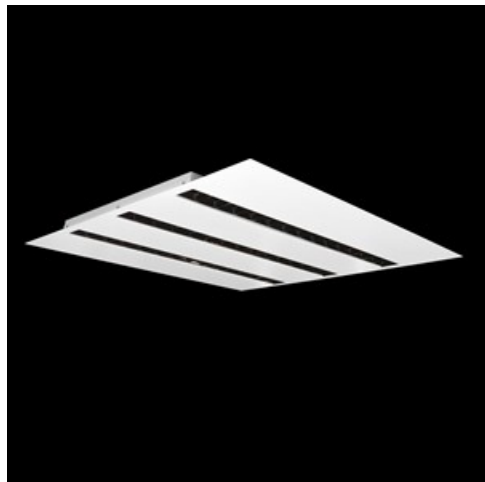

Product: DOMINO LOW UGR LED 6300 RASTER DAISY-BLACK-WIDE E 34 840 / 596X596

Index: 19.4100.4321.34

Description

LED luminaire dedicated to be mounted on suspended modular ceilings, cardboard suspended ceilings (using mounting clips or adaptive frame), directly on the ceiling (using ceiling sheet) or using ceiling sheet and suspensions. Equipped with highly efficient LED light sources. The Domino LOW UGR LED uses an anti-glare louvre which reduces glare and directs light precisely. Housing made of steel sheet. Standard colour of the luminaire is white. Significant diversity of the value of luminous flux. Colour rendering index CRI: 80.

Product information

Category	Recessed luminaires
Family	DOMINO LOW UGR LED
Name	DOMINO LOW UGR LED 6300 RASTER DAISY-BLACK-WIDE E 34 840 / 596X596
Index	19.4100.4321.34

Light and electrical data

Light source	LED
Luminous flux LED [lm]	6709,5
LED power [W]	33,9
Luminaire luminous flux [lm]	5568
Power of luminaire [W]	38
Luminaire's light efficiency [lm/W]	146,5
Color of the light [K]	4000
CRI	>80
SDCM (LED sources)	3
Beam angle [°]	(C0-C180) / (C90-C270) - 72,6° / 74,4°
Protection against electric shock	II
Protection degree	IP20
Voltage	220..240 V, 50..60 Hz
Lifetime of LED sources [h]	100000 (1) / 147000 (2)
Lx/By	L80/B10 (1) / L70/B10 (2)
Operating temperature range [°C]	5 ÷ 30
Driver	standard on/off (E)
Power factor cos φ	>0,95
Circuit load capacity	38 (B10), 62 (B16), 64 (C10), 103 (C16)

Mechanical data

Assembly	mounted in module ceilings as well as plasterboard ceilings, directly mounted to ceiling construction and surface mounted on slings using accessories
Material	steel sheet
Color	RAL 9016 (white)
Diffuser	RASTER (anti-glare louvre)
Impact resistant	IK04
Weight [kg]	2,9
Dimensions [mm]	596 x 596 x 23
Mounting hole [mm]	585 x 585