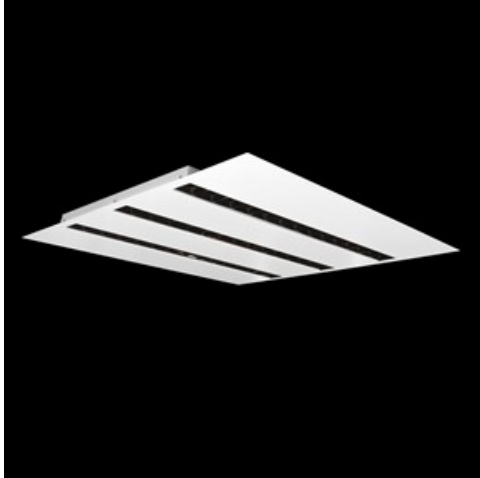

Product: DOMINO LOW UGR LED 6300 RASTER DAISY-BLACK-WIDE E 34 840 / 596X596

Index: 19.4100.4321.34

Description

LED luminaire dedicated to be mounted on suspended modular ceilings, cardboard suspended ceilings (using mounting clips or adaptive frame), directly on the ceiling (using ceiling sheet) or using ceiling sheet and suspensions. Equipped with highly efficient LED light sources. The Domino LOW UGR LED uses an anti-glare louvre which reduces glare and directs light precisely. Housing made of steel sheet. Standard colour of the luminaire is white. Significant diversity of the value of luminous flux. Colour rendering index CRI: 80.

Product information

Category	Recessed luminaires
Family	DOMINO LOW UGR LED
Name	DOMINO LOW UGR LED 6300 RASTER DAISY-BLACK-WIDE E 34 840 / 596X596
Index	19.4100.4321.34
EAN	5902107281786

Light and electrical data

Mechanical data

Assembly	mounted in module ceilings as well as plasterboard ceilings, directly mounted to ceiling construction and surface mounted on slings using accessories
Material	steel sheet
Color	RAL 9016 (white)
Diffuser	RASTER (anti-glare louvre)
Impact resistant	IK04
Weight [kg]	2,9
Dimensions [mm]	596 x 596 x 23