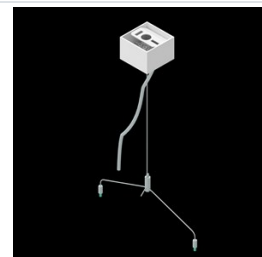

Product: DOMINO LOW UGR LED 6300 RASTER DAISY-BLACK-WIDE E 34 840 / 596X596

Index: 19.4100.4321.34

Description

LED luminaire dedicated to be mounted on suspended modular ceilings, cardboard suspended ceilings (using mounting clips or adaptive frame), directly on the ceiling (using ceiling sheet) or using ceiling sheet and suspensions. Equipped with highly efficient LED light sources. The Domino LOW UGR LED uses an anti-glare louvre which reduces glare and directs light precisely. Housing made of steel sheet. Standard colour of the luminaire is white. Significant diversity of the value of luminous flux. Colour rendering index CRI: 80.

Mechanical data

Assembly	mounted in module ceilings as well as plasterboard ceilings, directly mounted to ceiling construction and surface mounted on slings using accessories
Material	steel sheet
Color	RAL 9016 (white)
Diffuser	RASTER (anti-glare louvre)
Impact resistant	IK04
Weight [kg]	2,9
Dimensions [mm]	596 x 596 x 23

A graph of light

Accessories

Index 19.3200.0001.00

Name DOMINO LOW UGR LED
2100/4200/6300 mounting clips
set for plasterboard ceiling /
596X596 / 596X296 / 1196X75 /
596X75

Index 19.3200.0004.34

Name DOMINO LOW UGR LED ceiling
sheet-suspension E 34 /
596X596MM

Index 19.3272.0101.34

Name SUSPENSION NEW TYPE-G+H
34 LENGHT 1,5M WIRE 3X SET
TYPE-Y

Index 6E1-500KW341P-3Y

Name SUSPENSION NEW TYPE-G 34
LENGHT 1,5M WIRE 3X 1-POINT
TYPE-Y

Index 6E1-8670-B-Y-1,5

Name SUSPENSION NEW TYPE-L
LENGHT-1,5 METER WITHOUT
WIRE 1-POINT TYPE-Y