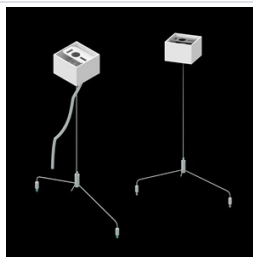

Product: DOMINO LOW UGR LED 6300 RASTER DAISY-BLACK-WIDE E 34 840 / 596X596

Index: 19.4100.4321.34

Description

LED luminaire dedicated to be mounted on suspended modular ceilings, cardboard suspended ceilings (using mounting clips or adaptive frame), directly on the ceiling (using ceiling sheet) or using ceiling sheet and suspensions. Equipped with highly efficient LED light sources. The Domino LOW UGR LED uses an anti-glare louvre which reduces glare and directs light precisely. Housing made of steel sheet. Standard colour of the luminaire is white. Significant diversity of the value of luminous flux. Colour rendering index CRI: 80.

Mechanical data

Assembly	mounted in module ceilings as well as plasterboard ceilings, directly mounted to ceiling construction and surface mounted on slings using accessories
Material	steel sheet
Color	RAL 9016 (white)
Diffuser	RASTER (anti-glare louver)
Impact resistant	IK04
Weight [kg]	2,9
Dimensions [mm]	596 x 596 x 23
Mounting hole [mm]	585 x 585

A graph of light

cd/klm
C0 - C180 C90 - C270

$\eta = 83\%$

Accessories

Index 19.3200.0001.00

Name DOMINO LOW UGR LED
2100/4200/6300 mounting clips
set for plasterboard ceiling /
596X596 / 596X296 / 1196X75 /
596X75

Index 19.3200.0004.34

Name DOMINO LOW UGR LED ceiling
sheet-suspension E 34 /
596X596MM

Index 19.3272.0101.34

Name SUSPENSION NEW TYPE-G+H
34 LENGHT 1,5M WIRE 3X SET
TYPE-Y

Index 6E1-500KW341P-3Y

Name SUSPENSION NEW TYPE-G 34
LENGHT 1,5M WIRE 3X 1-POINT
TYPE-Y