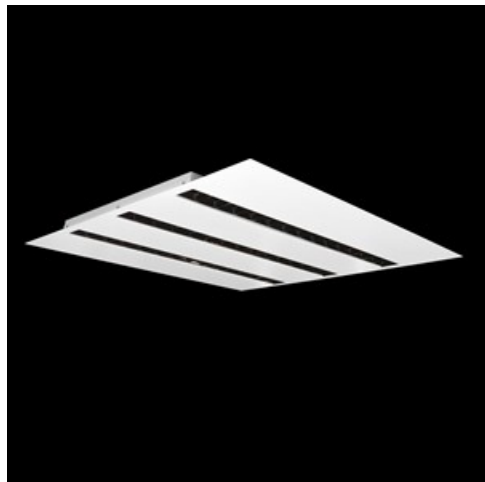

Product: DOMINO LOW UGR LED 6300 RASTER DAISY-BLACK-WIDE EDD 34 830 / 596X596

Index: 19.4100.4313.34

Description

LED luminaire dedicated to be mounted on suspended modular ceilings, cardboard suspended ceilings (using mounting clips or adaptive frame), directly on the ceiling (using ceiling sheet) or using ceiling sheet and suspensions. Equipped with highly efficient LED light sources. The Domino LOW UGR LED uses an anti-glare louvre which reduces glare and directs light precisely. Housing made of steel sheet. Standard colour of the luminaire is white. Significant diversity of the value of luminous flux. Colour rendering index CRI: 80.

Product information

Category	Recessed luminaires
Family	DOMINO LOW UGR LED
Name	DOMINO LOW UGR LED 6300 RASTER DAISY-BLACK-WIDE EDD 34 830 / 596X596
Index	19.4100.4313.34

Light and electrical data

Light source	LED
Luminous flux LED [lm]	6192,9
LED power [W]	33,9
Luminaire luminous flux [lm]	5139
Power of luminaire [W]	38
Luminaire's light efficiency [lm/W]	135,2
Color of the light [K]	3000
CRI	>80
SDCM (LED sources)	3
Beam angle [°]	(C0-C180) / (C90-C270) - 72,6° / 74,4°
Protection against electric shock	II
Protection degree	IP20
Voltage	220..240 V, 50..60 Hz
Lifetime of LED sources [h]	100000 (1) / 147000 (2)
Lx/By	L80/B10 (1) / L70/B10 (2)
Operating temperature range [°C]	5 ÷ 30
Driver	DIM DALI (EDD)
Power factor cos φ	>0,95
Circuit load capacity	20 (B10), 30 (B16), 32 (C10), 52 (C16)

Mechanical data

Assembly	mounted in module ceilings as well as plasterboard ceilings, directly mounted to ceiling construction and surface mounted on slings using accessories
Material	steel sheet
Color	RAL 9016 (white)
Diffuser	RASTER (anti-glare louvre)
Impact resistant	IK04
Dimensions [mm]	596 x 596 x 23
Mounting hole [mm]	585 x 585