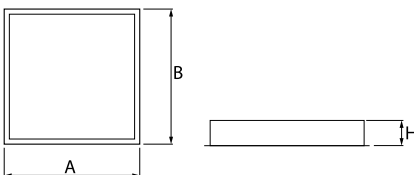

Product: DOMINO LOW UGR LED 6300 RASTER DAISY-BLACK-WIDE EDD 34 830 / 596X596

Index: 19.4100.4313.34

Description

LED luminaire dedicated to be mounted on suspended modular ceilings, cardboard suspended ceilings (using mounting clips or adaptive frame), directly on the ceiling (using ceiling sheet) or using ceiling sheet and suspensions. Equipped with highly efficient LED light sources. The Domino LOW UGR LED uses an anti-glare louvre which reduces glare and directs light precisely. Housing made of steel sheet. Standard colour of the luminaire is white. Significant diversity of the value of luminous flux. Colour rendering index CRI: 80.

Product information

Category	Recessed luminaires
Family	DOMINO LOW UGR LED
Name	DOMINO LOW UGR LED 6300 RASTER DAISY-BLACK-WIDE EDD 34 830 / 596X596
Index	19.4100.4313.34

Light and electrical data

Light source	LED
Luminous flux LED [lm]	6192,9
LED power [W]	33,9
Luminaire luminous flux [lm]	5139
Power of luminaire [W]	38
Luminaire's light efficiency [lm/W]	135,2
Color of the light [K]	3000
CRI	>80
SDCM (LED sources)	3
Beam angle [°]	(C0-C180) / (C90-C270) - 72,6° / 74,4°
Protection against electric shock	II
Protection degree	IP20
Voltage	220..240 V, 50..60 Hz
Lifetime of LED sources [h]	100000 (1) / 147000 (2)
Lx/By	L80/B10 (1) / L70/B10 (2)
Operating temperature range [°C]	5 ÷ 30
Driver	DIM DALI (EDD)
Power factor cos φ	>0,95
Circuit load capacity	20 (B10), 30 (B16), 32 (C10), 52 (C16)

Mechanical data

Assembly	mounted in module ceilings as well as plasterboard ceilings, directly mounted to ceiling construction and surface mounted on slings using accessories
Material	steel sheet
Color	RAL 9016 (white)
Diffuser	RASTER (anti-glare louvre)
Impact resistant	IK04
Dimensions [mm]	596 x 596 x 23
Mounting hole [mm]	585 x 585