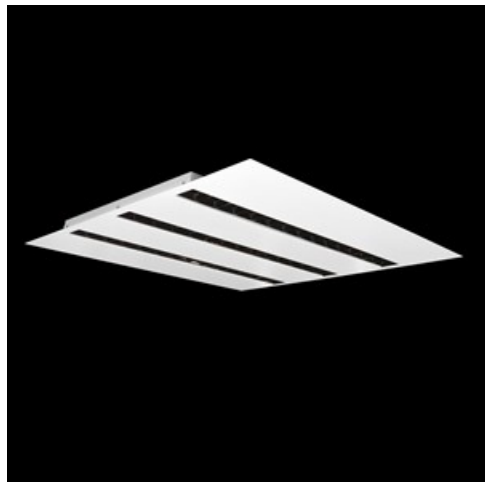

Product: DOMINO LOW UGR LED 6300 RASTER DAISY-BLACK-WIDE EDD 34 830 / 596X596

Index: 19.4100.4313.34

Description

LED luminaire dedicated to be mounted on suspended modular ceilings, cardboard suspended ceilings (using mounting clips or adaptive frame), directly on the ceiling (using ceiling sheet) or using ceiling sheet and suspensions. Equipped with highly efficient LED light sources. The Domino LOW UGR LED uses an anti-glare louvre which reduces glare and directs light precisely. Housing made of steel sheet. Standard colour of the luminaire is white. Significant diversity of the value of luminous flux. Colour rendering index CRI: 80.

Product information

Category	Recessed luminaires
Family	DOMINO LOW UGR LED
Name	DOMINO LOW UGR LED 6300 RASTER DAISY-BLACK-WIDE EDD 34 830 / 596X596
Index	19.4100.4313.34
EAN	5902107287405

Light and electrical data

Mechanical data

Assembly	mounted in module ceilings as well as plasterboard ceilings, directly mounted to ceiling construction and surface mounted on slings using accessories
Material	steel sheet
Color	RAL 9016 (white)
Diffuser	RASTER (anti-glare louver)
Impact resistant	IK04
Dimensions [mm]	596 x 596 x 23
Mounting hole [mm]	585 x 585