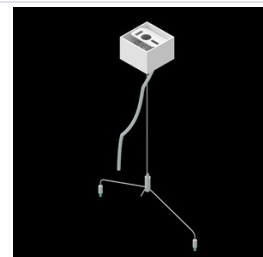

Index 6E1-500KW341P-5Y

Name SUSPENSION NEW TYPE-G 34
LENGHT 1,5M WIRE 5X 1-POINT
TYPE-Y