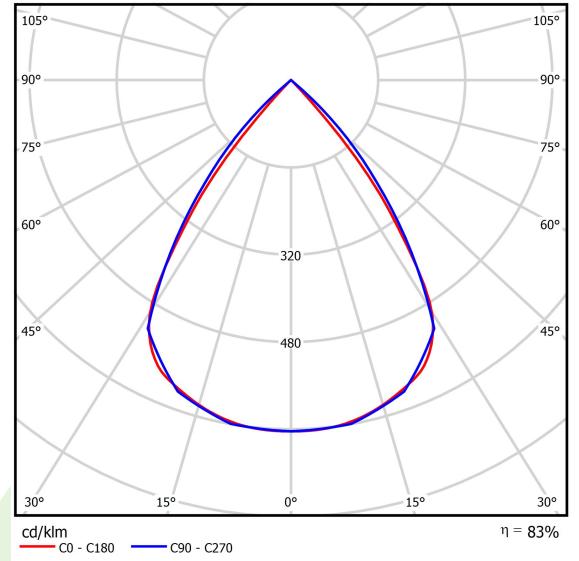

A graph of light