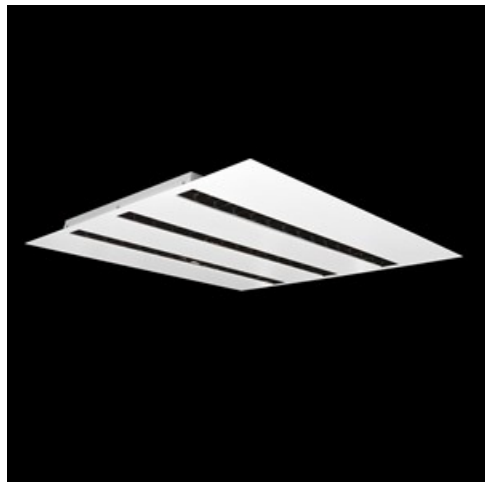

**Product:** DOMINO LOW UGR LED 6300 RASTER DAISY-BLACK-WIDE EDD 34 830 / 596X596

**Index:** 19.4100.4313.34

## Description

LED luminaire dedicated to be mounted on suspended modular ceilings, cardboard suspended ceilings (using mounting clips or adaptive frame), directly on the ceiling (using ceiling sheet) or using ceiling sheet and suspensions. Equipped with highly efficient LED light sources. The Domino LOW UGR LED uses an anti-glare louvre which reduces glare and directs light precisely. Housing made of steel sheet. Standard colour of the luminaire is white. Significant diversity of the value of luminous flux. Colour rendering index CRI: 80.