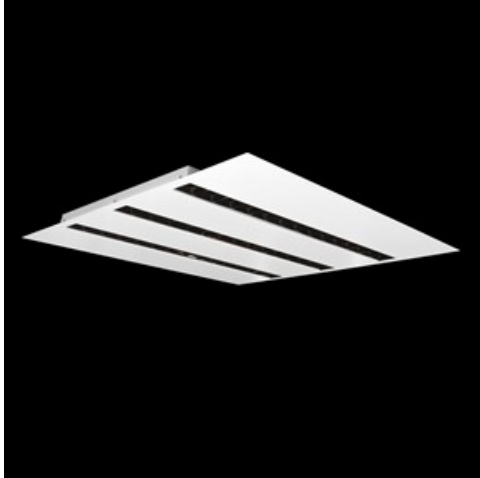

Product: DOMINO LOW UGR LED 6300 RASTER DAISY-BLACK-WIDE EDD 34 830 / 596X596

Index: 19.4100.4313.34

Description

LED luminaire dedicated to be mounted on suspended modular ceilings, cardboard suspended ceilings (using mounting clips or adaptive frame), directly on the ceiling (using ceiling sheet) or using ceiling sheet and suspensions. Equipped with highly efficient LED light sources. The Domino LOW UGR LED uses an anti-glare louvre which reduces glare and directs light precisely. Housing made of steel sheet. Standard colour of the luminaire is white. Significant diversity of the value of luminous flux. Colour rendering index CRI: 80.

Product information

Category	Recessed luminaires
Family	DOMINO LOW UGR LED
Name	DOMINO LOW UGR LED 6300 RASTER DAISY-BLACK-WIDE EDD 34 830 / 596X596
Index	19.4100.4313.34

Light and electrical data

Light source	LED
Luminous flux LED [lm]	6192,9
LED power [W]	33,9
Luminaire luminous flux [lm]	5139
Power of luminaire [W]	38
Luminaire's light efficiency [lm/W]	135,2
Color of the light [K]	3000
CRI	>80
SDCM (LED sources)	3
Beam angle [°]	(C0-C180) / (C90-C270) - 72,6° / 74,4°
Protection against electric shock	II
Protection degree	IP20
Voltage	220..240 V, 50..60 Hz
Lifetime of LED sources [h]	100000 (1) / 147000 (2)
Lx/By	L80/B10 (1) / L70/B10 (2)
Operating temperature range [°C]	5 ÷ 30
Driver	DIM DALI (EDD)
Power factor cos φ	>0,95
Circuit load capacity	20 (B10), 30 (B16), 32 (C10), 52 (C16)

Mechanical data

Assembly	mounted in module ceilings as well as plasterboard ceilings, directly mounted to ceiling construction and surface mounted on slings using accessories
Material	steel sheet
Color	RAL 9016 (white)
Diffuser	RASTER (anti-glare louvre)
Impact resistant	IK04
Dimensions [mm]	596 x 596 x 23
Mounting hole [mm]	585 x 585