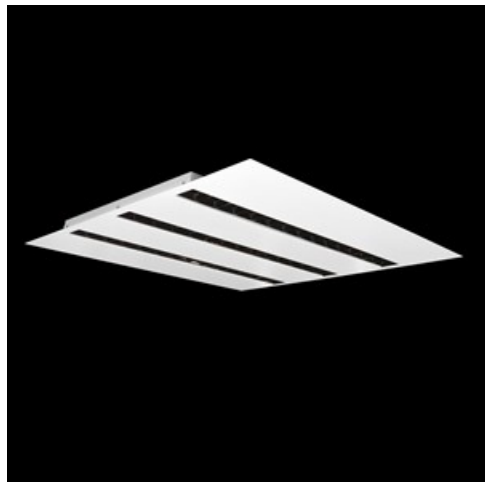

Product: DOMINO LOW UGR LED 6300 RASTER DAISY-BLACK-WIDE E 34 830 / 596X596

Index: 19.4100.4311.34

Description

LED luminaire dedicated to be mounted on suspended modular ceilings, cardboard suspended ceilings (using mounting clips or adaptive frame), directly on the ceiling (using ceiling sheet) or using ceiling sheet and suspensions. Equipped with highly efficient LED light sources. The Domino LOW UGR LED uses an anti-glare louvre which reduces glare and directs light precisely. Housing made of steel sheet. Standard colour of the luminaire is white. Significant diversity of the value of luminous flux. Colour rendering index CRI: 80.

Product information

Category	Recessed luminaires
Family	DOMINO LOW UGR LED
Name	DOMINO LOW UGR LED 6300 RASTER DAISY-BLACK-WIDE E 34 830 / 596X596
Index	19.4100.4311.34
EAN	5902107287382

Light and electrical data

Mechanical data

Assembly	mounted in module ceilings as well as plasterboard ceilings, directly mounted to ceiling construction and surface mounted on slings using accessories
Material	steel sheet
Color	RAL 9016 (white)
Diffuser	RASTER (anti-glare louver)
Impact resistant	IK04
Dimensions [mm]	596 x 596 x 23
Mounting hole [mm]	585 x 585