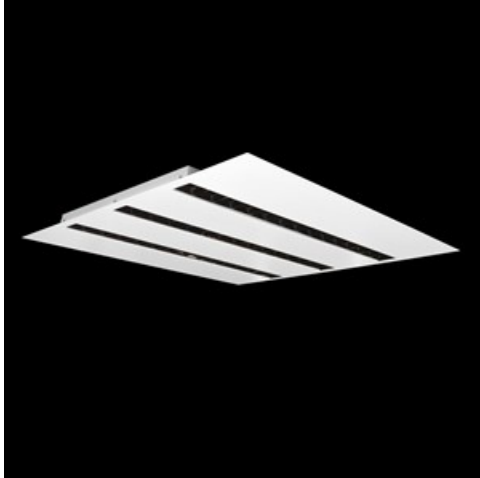

**Product:** DOMINO LOW UGR LED 6300 RASTER DAISY-BLACK-WIDE E 34 830 / 596X596

**Index:** 19.4100.4311.34

## Description

LED luminaire dedicated to be mounted on suspended modular ceilings, cardboard suspended ceilings (using mounting clips or adaptive frame), directly on the ceiling (using ceiling sheet) or using ceiling sheet and suspensions. Equipped with highly efficient LED light sources. The Domino LOW UGR LED uses an anti-glare louvre which reduces glare and directs light precisely. Housing made of steel sheet. Standard colour of the luminaire is white. Significant diversity of the value of luminous flux. Colour rendering index CRI: 80.