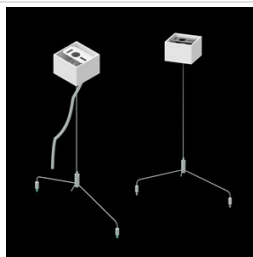

Index 19.3272.0101.34

Name SUSPENSION NEW TYPE-G+H
34 LENGHT 1,5M WIRE 3X SET
TYPE-Y