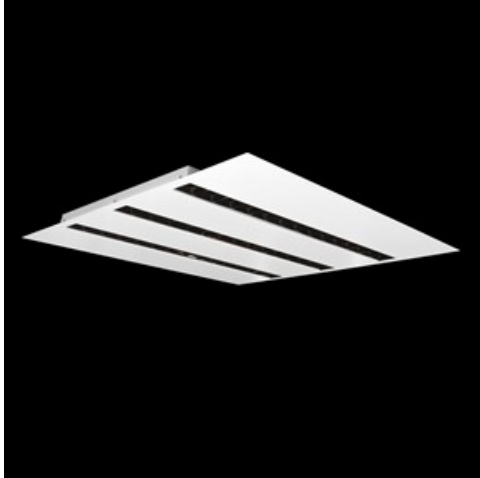

Product: DOMINO LOW UGR LED 6300 RASTER DAISY-BLACK-WIDE E 34 830 / 596X596

Index: 19.4100.4311.34

Description

LED luminaire dedicated to be mounted on suspended modular ceilings, cardboard suspended ceilings (using mounting clips or adaptive frame), directly on the ceiling (using ceiling sheet) or using ceiling sheet and suspensions. Equipped with highly efficient LED light sources. The Domino LOW UGR LED uses an anti-glare louvre which reduces glare and directs light precisely. Housing made of steel sheet. Standard colour of the luminaire is white. Significant diversity of the value of luminous flux. Colour rendering index CRI: 80.

Product information

Category	Recessed luminaires
Family	DOMINO LOW UGR LED
Name	DOMINO LOW UGR LED 6300 RASTER DAISY-BLACK-WIDE E 34 830 / 596X596
Index	19.4100.4311.34

Light and electrical data

Light source	LED
Luminous flux LED [lm]	6192,9
LED power [W]	33,9
Luminaire luminous flux [lm]	5139
Power of luminaire [W]	38
Luminaire's light efficiency [lm/W]	135,2
Color of the light [K]	3000
CRI	>80
SDCM (LED sources)	3
Beam angle [°]	(C0-C180) / (C90-C270) - 72,6° / 74,4°
Protection against electric shock	II
Protection degree	IP20
Voltage	220..240 V, 50..60 Hz
Lifetime of LED sources [h]	100000 (1) / 147000 (2)
Lx/By	L80/B10 (1) / L70/B10 (2)
Operating temperature range [°C]	5 ÷ 30
Driver	standard on/off (E)
Power factor cos φ	>0,95
Circuit load capacity	38 (B10), 62 (B16), 64 (C10), 103 (C16)

Mechanical data

Assembly	mounted in module ceilings as well as plasterboard ceilings, directly mounted to ceiling construction and surface mounted on slings using accessories
Material	steel sheet
Color	RAL 9016 (white)
Diffuser	RASTER (anti-glare louvre)
Impact resistant	IK04
Dimensions [mm]	596 x 596 x 23
Mounting hole [mm]	585 x 585