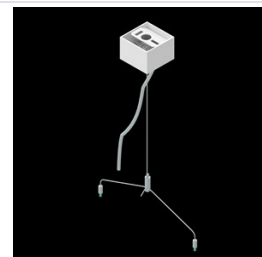

Product: DOMINO LOW UGR LED 6300 RASTER DAISY-BLACK-WIDE E 34 830 / 596X596

Index: 19.4100.4311.34

Description

LED luminaire dedicated to be mounted on suspended modular ceilings, cardboard suspended ceilings (using mounting clips or adaptive frame), directly on the ceiling (using ceiling sheet) or using ceiling sheet and suspensions. Equipped with highly efficient LED light sources. The Domino LOW UGR LED uses an anti-glare louvre which reduces glare and directs light precisely. Housing made of steel sheet. Standard colour of the luminaire is white. Significant diversity of the value of luminous flux. Colour rendering index CRI: 80.

Mechanical data

Assembly	mounted in module ceilings as well as plasterboard ceilings, directly mounted to ceiling construction and surface mounted on slings using accessories
Material	steel sheet
Color	RAL 9016 (white)
Diffuser	RASTER (anti-glare louver)
Impact resistant	IK04
Dimensions [mm]	596 x 596 x 23
Mounting hole [mm]	585 x 585

A graph of light

Accessories

Index 19.3200.0001.00

Name DOMINO LOW UGR LED
2100/4200/6300 mounting clips
set for plasterboard ceiling /
596X596 / 596X296 / 1196X75 /
596X75

Index 19.3200.0004.34

Name DOMINO LOW UGR LED ceiling
sheet-suspension E 34 /
596X596MM

Index 19.3272.0101.34

Name SUSPENSION NEW TYPE-G+H
34 LENGHT 1,5M WIRE 3X SET
TYPE-Y

Index 6E1-500KW341P-3Y

Name SUSPENSION NEW TYPE-G 34
LENGHT 1,5M WIRE 3X 1-POINT
TYPE-Y

Index 6E1-8670-B-Y-1,5

Name SUSPENSION NEW TYPE-L
LENGHT-1,5 METER WITHOUT
WIRE 1-POINT TYPE-Y