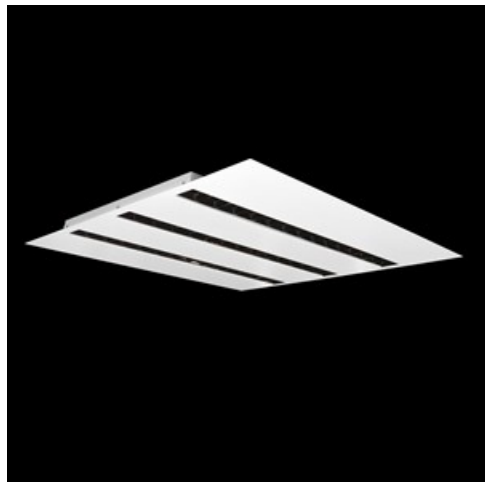

**Product:** DOMINO LOW UGR LED 6300 RASTER DAISY-BLACK-WIDE E 34 830 / 596X596

**Index:** 19.4100.4311.34

## Description

LED luminaire dedicated to be mounted on suspended modular ceilings, cardboard suspended ceilings (using mounting clips or adaptive frame), directly on the ceiling (using ceiling sheet) or using ceiling sheet and suspensions. Equipped with highly efficient LED light sources. The Domino LOW UGR LED uses an anti-glare louvre which reduces glare and directs light precisely. Housing made of steel sheet. Standard colour of the luminaire is white. Significant diversity of the value of luminous flux. Colour rendering index CRI: 80.