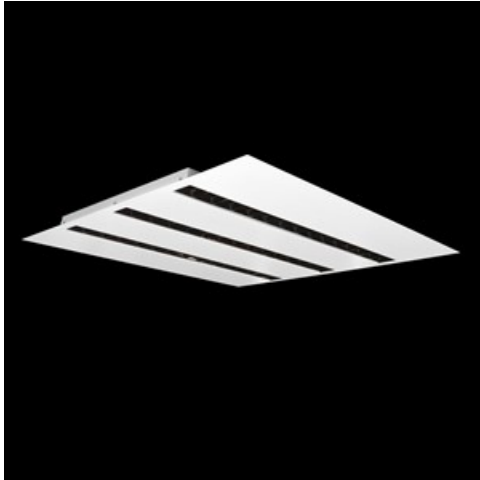

Product: DOMINO LOW UGR LED 6300 RASTER DAISY-BLACK-WIDE E 34 830 / 596X596

Index: 19.4100.4311.34

Description

LED luminaire dedicated to be mounted on suspended modular ceilings, cardboard suspended ceilings (using mounting clips or adaptive frame), directly on the ceiling (using ceiling sheet) or using ceiling sheet and suspensions. Equipped with highly efficient LED light sources. The Domino LOW UGR LED uses an anti-glare louvre which reduces glare and directs light precisely. Housing made of steel sheet. Standard colour of the luminaire is white. Significant diversity of the value of luminous flux. Colour rendering index CRI: 80.

Product information

Category	Recessed luminaires
Family	DOMINO LOW UGR LED
Name	DOMINO LOW UGR LED 6300 RASTER DAISY-BLACK-WIDE E 34 830 / 596X596
Index	19.4100.4311.34

Light and electrical data

Light source	LED
Luminous flux LED [lm]	6192,9
LED power [W]	33,9
Luminaire luminous flux [lm]	5139
Power of luminaire [W]	38
Luminaire's light efficiency [lm/W]	135,2
Color of the light [K]	3000
CRI	>80
SDCM (LED sources)	3
Beam angle [°]	(C0-C180) / (C90-C270) - 72,6° / 74,4°
Protection against electric shock	II
Protection degree	IP20
Voltage	220..240 V, 50..60 Hz
Lifetime of LED sources [h]	100000 (1) / 147000 (2)
Lx/By	L80/B10 (1) / L70/B10 (2)
Operating temperature range [°C]	5 ÷ 30
Driver	standard on/off (E)
Power factor cos φ	>0,95
Circuit load capacity	38 (B10), 62 (B16), 64 (C10), 103 (C16)

Mechanical data

Assembly	mounted in module ceilings as well as plasterboard ceilings, directly mounted to ceiling construction and surface mounted on slings using accessories
Material	steel sheet
Color	RAL 9016 (white)
Diffuser	RASTER (anti-glare louvre)
Impact resistant	IK04
Dimensions [mm]	596 x 596 x 23
Mounting hole [mm]	585 x 585